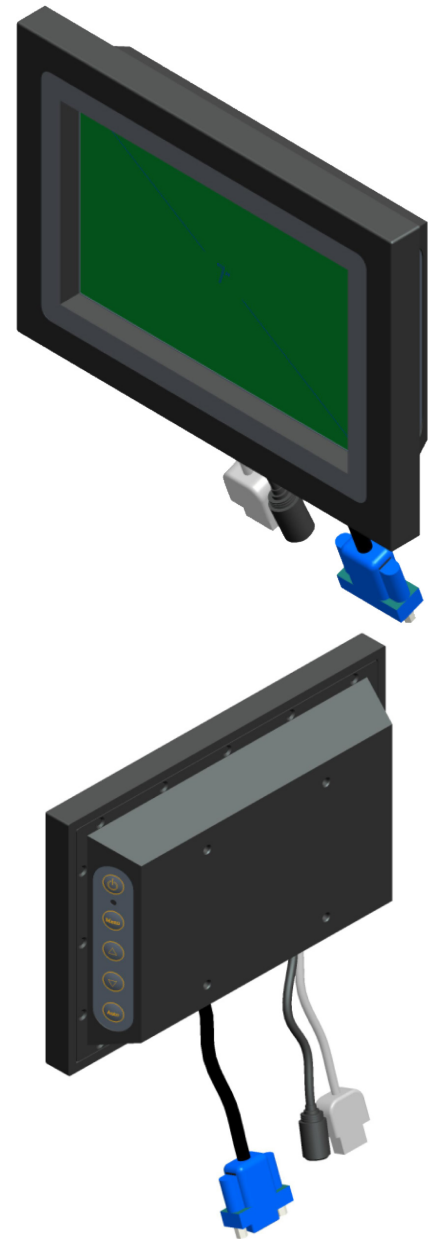

Wide 7" LCD Monitor, 800x480, LED-500nits, VGA, WT (-20~70°C)
IP65 Fully sealed with 5-wired resistive touch USB control

Model: ASW0700WTIP-TR

SPECIFICATIONS:

LCD Size	7.0"
Resolution	800X480
Contrast Ratio	600 : 1
Backlight	Backlight
Luminance	500 cd/m2
View Angle	70/70/60/60
Response Time	10/16(Tr/Tf)(ms)
Pixel Size	0.1905x0.1905
Max. Color	262k/16.2M
Display Area	152.4(H) x 91.44(V)
MTBF	50000 Hrs
Touch Panel	5-wired resistive touch panel
Response Time	10ms
Hardness of Surface	3H
Thickness	3mm
Activation Force	30~120g
Durability	≥1 million times
Transmittance	≥78%
DB26	DB26
Operation Temp.	-20°C~70°C
Storage Temp.	-30°C ~80°C

DRAWINGS: