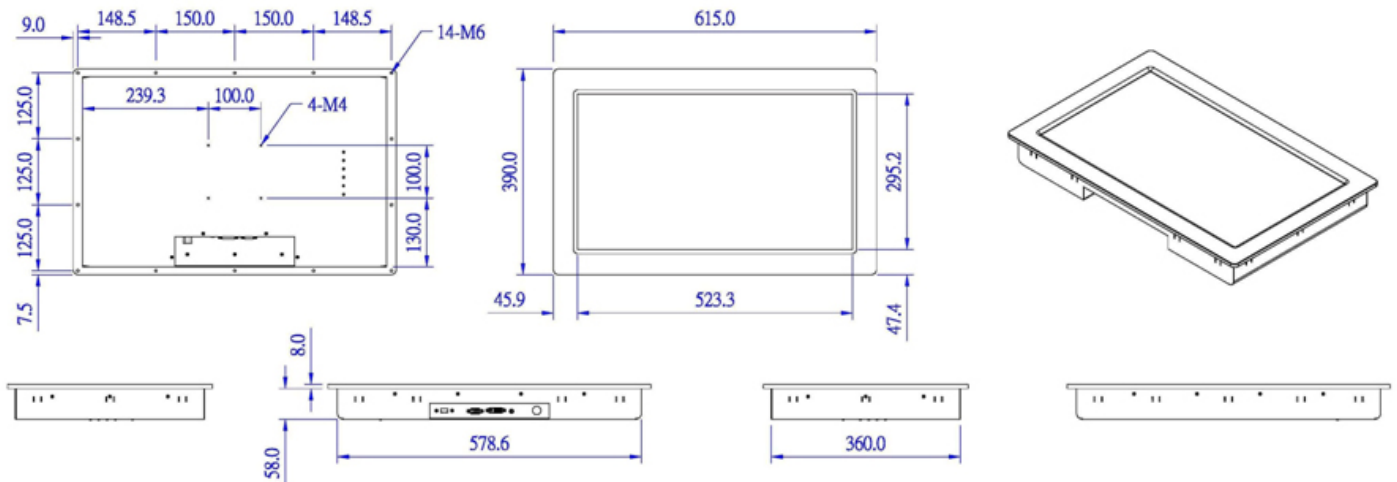

MECHANICAL DRAWING:

SPECIFICATIONS:

Housing Construction

Rugged steel construction, metal chassis with solid aluminum front bezel

IP Rating

IP-65 Water-resistant rated at front

LCD Display size

23.6" TFT LCD color display

LCD Resolution

1920 x 1080 resolution
16 : 9 aspect ratio

Brightness of LCD (Luminance)

300 cd/m² high brightness

Number of Colors :

16.77 millions colors.

View Angle :

Left and right : 170 degree;
Up and down : 160 degree

Contrast Ratio :

1000:1

Optical Response Time :

5ms

Life of lamp tubes :

50,000 hours

Color of housing :

Standard : Black
Please specify the color if another color is requested.

Touch Screen : (optional)

5-Wire Resistive Touch screen,
4096 x 4096 high resolution

Touch Screen interface : (optional)

USB interface or serial interface at your request.

Wall-mount standard

Support VESA-100 wall-mounting
Support panel mount

I/O Port :

Support VGA and DVI ports.

OSD control buttons :

On-Screen-Display buttons and Power switch button are located at the rear side. (If OSD buttons are preferred to locate on another side, please specify on your order.) This OSD buttons can control screen position Up, Down, Left, Right,

Brightness, Contrast ratio, menu, power switch.

Vibration and Shock resistant :

Meets industrial and vehicle vibration and shock standards

Power Input :

AC 100-240V input power source
Option : DC-DC power adapter

Operation Temperature :

0~+50 °C

Storage Temperature :

-20~+60 °C

i-Tech Company LLC

TOLL FREE: (888) 483-2418 • EMAIL: info@iTechLCD.com • WEB: www.iTechLCD.com