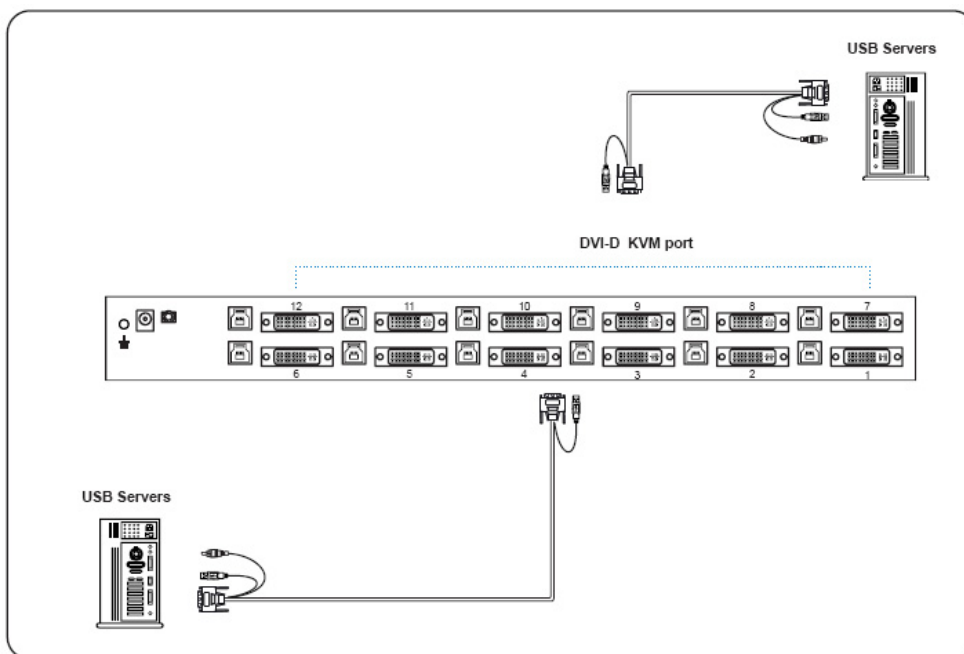

SPECIFICATIONS:

LCD Panel	
Diagonal size	17" TFT
Max. Resolution	1280 x 1024
Brightness (cd/m ²)	250
Backlight	CCFL
Colors	16.7M
Contrast Ratio (typ)	1000 : 1
Viewing Angle (H/V)	160° x 160°
Active area (mm)	338 x 270
MTBF (hrs)	50,000
Casing Color	Black (RAL 9005)
Weight (Single console	
Net	12.6 kgs (27.7 lbs)
Gross	18.4 kgs (40.5 lbs)
Environmental	
Operating	0 to 50°C Degree
Storage	-5 to 60°C Degree
Relative humidity	5-90%, non-condensing
Shock	10G acceleration (11 ms duration)
Vibration	5-500Hz 1G RMS random vibration
Power	
Input	Auto-sensing 100 to 240VAC, 50 / 60Hz
Consumption	Max. 48 Watt, Standby 5 Watt
Product Dimensions (Single console)	
Product	441.6 x 650 x 44 mm / 17.4 x 25.6 x 1.73 inch
Packing	595 x 860 x 140 mm / 23.4 x 33.9 x 5.5 inch

STRUCTURE DIAGRAM

STANDARD KEYBOARD

e keyboard integrated with touchpad

Supporting layouts

America					
	United States				
EMEA					
	United Kingdom	Germany	France	Spain	Norway
	Italy	Russia	Switzerland	Netherlands	Portugal
Asia	China	Japan	Korea	Arabia	Turkey

KVM PORT CONNECTION

DVI KVM Cable

NC-6: 6 feet DVI KVM Cable

NC-15: 6 feet DVI KVM Cable

(Server end : DVI-D+USB+Audio)

(KVM Port: DVI-D+USB 3.0)

DVI KVM SPECIFICATIONS

KVM Port	
Number of ports:	12
Connector:	DVI-D connector
	USB 3.0 connector (combined for keyboard, mouse & audio)
Connectivity:	Combo 4-in-1 KVM cable, 6 or 15 feet
Local Console	
Graphic connector:	1 x DVI-D
Resolution:	Up to 1920x1200
Input device:	2 x USB type A for keyboard & mouse
Audio out:	1 x 3.5mm stereo audio
Management	
PC Selection:	Front button & keyboard hotkey
Compatibility	
Multi-platform:	Mix PCs, SUN and Mac G3 / G4 Mac / iMac
Support:	Windows 7 / Vista / 2003 / XP, Linux, Unix