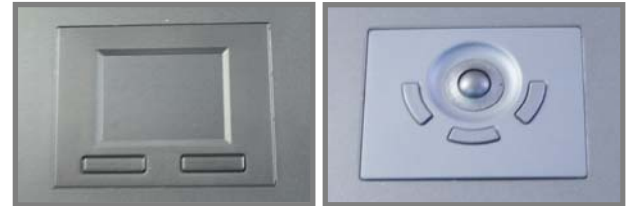

DR Series

1U Rack Mount Dual Slide LCD KVM Keyboard

Full HD
1080p

MAC Keyboard

1U Dual Slide 17" Widescreen LCD console drawer, full HD 1080p resolution, with 104 key notepad MAC keyboard w/ Touchpad (e), 26 inch Deep

Model: DR117HDMe

FEATURES:

- 1U dual slide 17" LCD console drawer
- Support Full HD with 1080p resolution
- 104-key MAC keyboard with touchpad
- Short depth design of 650mm(26 inch) Deep
- Enhanced aesthetics with new molded front panel and two point lock

SPECIFICATIONS:

LCD Panel	
Diagonal size	17" TFT
Max. Resolution	1920 x 1080
Brightness (cd/m2)	400
Backlight	LED
Colors	16.7 M, 8-bit
Contrast Ratio (typ)	600 : 1
Viewing Angle (H/V)	160° x 140°
Active area (mm)	382 x 215
MTBF (hrs)	50,000
Signal input	VGA or DVI-D
Casing Color	Black (RAL 9005)
Weight (Single console	
Net	11.9 kgs (26.2 lbs)
Gross	17.9 kgs (39.4 lbs)
Environmental	
Operating	0 to 50°C Degree
Storage	-5 to 60°C Degree
Relative humidity	5-90%, non-condensing
Shock	10G acceleration (11 ms duration)
Vibration	5-500Hz 1G RMS random vibration
Power	
Input	Auto-sensing 100 to 240VAC, 50 / 60Hz
Consumption	Max. 48 Watt, Standby 5 Watt
Product Dimensions (Single console)	
Product	441.6 x 650 x 44 mm / 17.4 x 25.6 x 1.73 inch
Packing	595 x 860 x 140 mm / 23.4 x 33.9 x 5.5 inch