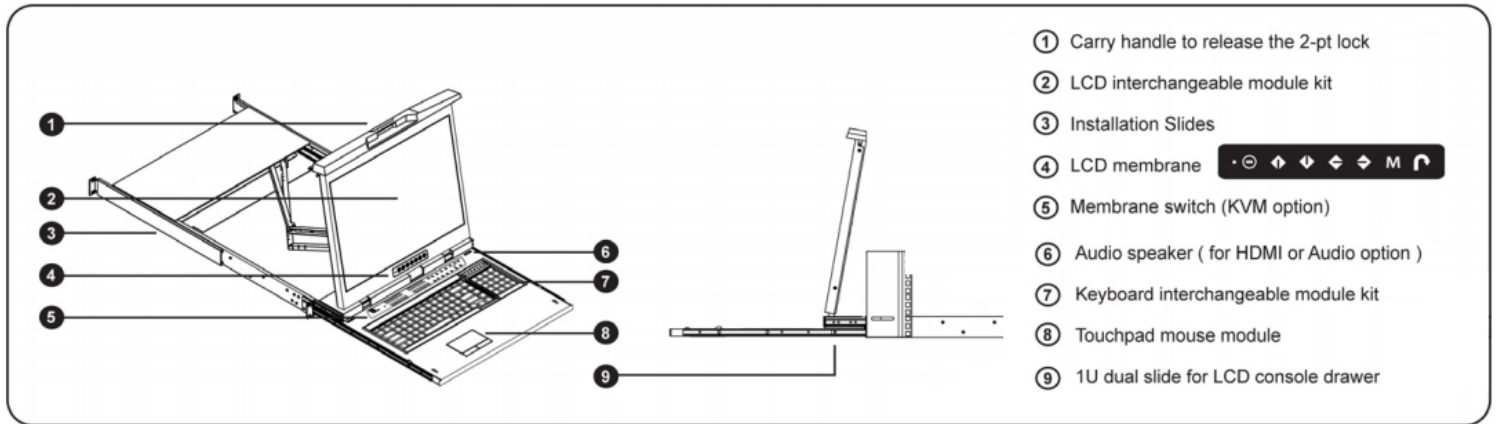

STRUCTURE DIAGRAM