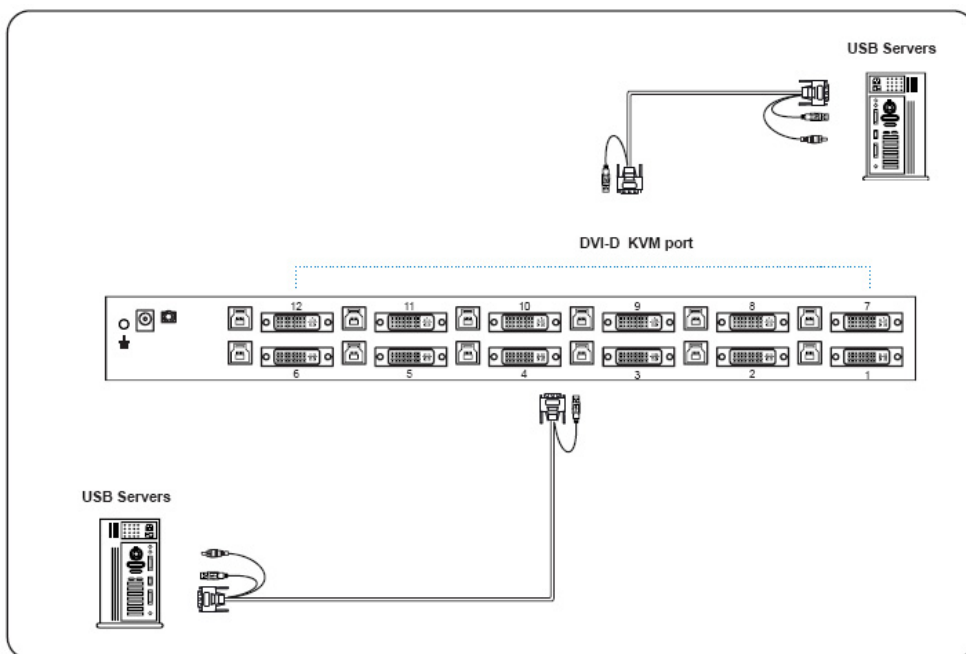

KVM PORT CONNECTION