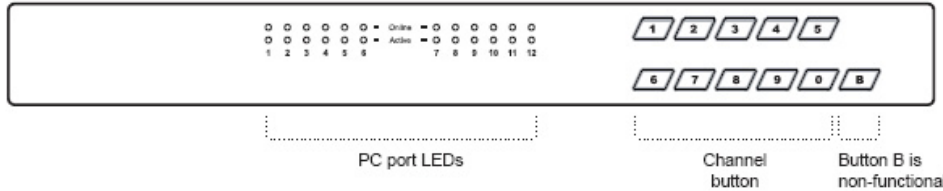

DVI KVM SPECIFICATIONS

KVM Port	
Number of ports:	12
Connector:	DVI-D connector
	USB 3.0 connector (combined for keyboard, mouse & audio)
Connectivity:	Combo 4-in-1 KVM cable, 6 or 15 feet
Local Console	
Graphic connector:	1 x DVI-D
Resolution:	Up to 1920x1200
Input device:	2 x USB type A for keyboard & mouse
Audio out:	1 x 3.5mm stereo audio
Management	
PC Selection:	Front button & keyboard hotkey
Compatibility	
Multi-platform:	Mix PCs, SUN and Mac G3 / G4 Mac / iMac
Support:	Windows 7 / Vista / 2003 / XP, Linux, Unix

Regulatory	
Safety:	FCC & CE certified
Environment:	RoHS2 & REACH compliant
Environmental	
Operating:	0 to 50°C
Storage:	-5 to 60°C
Relative humidity:	90%, non-condensing
Shock:	50G peak acceleration (11ms, half-sine wave)
Vibration:	58-100Hz/0.98G (11ms/ cycle)

Front Panel - Port LED Indications

DVI-D KVM 12 ports

PC port LEDs	Online : Blue LED on indicating a PC is connecting to the port Active : Green LED on indicating a selected channel
Channel button	Press to select channel from 01 to 12