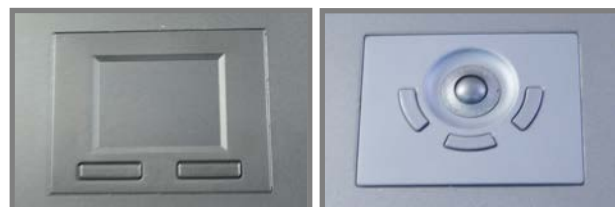

DRX Series

MAC Keyboard

1U Dual Slide 17" Widescreen LCD console drawer, 1920 x 1200 WUXGA resolution, full HD 1080p resolution, with 104 key notepad MAC keyboard w/ Trackball (b), 26 inch Deep

Model: DRX117Mb

FEATURES:

- 1U dual slide 17" LCD Widescreen console drawer
- 104-key keyboard with touchpad
- Enhanced aesthetics with new molded front panel and two point lock
- Short depth design of 650mm(26 inch)Deep

SPECIFICATIONS:

LCD Panel	
Diagonal size	17.1" widescreen TFT
Max. Resolution	1920 x 1200
Brightness (cd/m2)	210
Backlight	LED
Colors	16.7M, 8-bit
Contrast Ratio (typ)	600 : 1
Viewing Angle (H/V)	130° x 110°
Active area (mm)	367 x 230
MTBF (hrs)	20,000
Casing Color	Black (RAL 9005)
Weight (Single console)	
Net	12 kgs (26.4 lbs)
Gross	18 kgs (39.6 lbs)
Environmental	
Operating	0 to 50°C Degree
Storage	-5 to 60°C Degree
Relative humidity	5-90%, non-condensing
Shock	10G acceleration (11 ms duration)
Vibration	5-500Hz 1G RMS random vibration
Regulatory	
Safety	FCC & CE certified
Environmental	RoHS2 & REACH Compliant
Power	
Input	Auto-sensing 100 to 240VAC, 50 / 60Hz
Consumption	Max. 48 Watt, Standby 5 Watt
Product Dimensions (Single console)	
Product	441.6 x 650 x 44 mm / 17.4 x 25.6 x 1.73 inch
Packing	595 x 860 x 140 mm / 23.4 x 33.9 x 5.5 inch