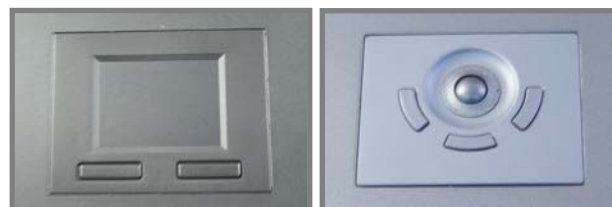

DRX Series

MAC Keyboard

1U Dual Slide 17" Widescreen LCD console drawer, 1920 x 1200 WUXGA resolution, full HD 1080p resolution, with 104 key notepad MAC keyboard w/ Touchpad (e), 26 inch Deep

Model: DRX117Me

FEATURES:

- 1U dual slide 17" LCD Widescreen console drawer
- 104-key keyboard with touchpad
- Enhanced aesthetics with new molded front panel and two point lock
- Short depth design of 650mm(26 inch)Deep

SPECIFICATIONS:

LCD Panel	
Diagonal size	17.1" widescreen TFT
Max. Resolution	1920 x 1200
Brightness (cd/m2)	210
Backlight	LED
Colors	16.7M, 8-bit
Contrast Ratio (typ)	600 : 1
Viewing Angle (H/V)	130° x 110°
Active area (mm)	367 x 230
MTBF (hrs)	20,000
Casing Color	Black (RAL 9005)
Weight (Single console)	
Net	12 kgs (26.4 lbs)
Gross	18 kgs (39.6 lbs)
Environmental	
Operating	0 to 50°C Degree
Storage	-5 to 60°C Degree
Relative humidity	5-90%, non-condensing
Shock	10G acceleration (11 ms duration)
Vibration	5-500Hz 1G RMS random vibration
Regulatory	
Safety	FCC & CE certified
Environmental	RoHS2 & REACH Compliant
Power	
Input	Auto-sensing 100 to 240VAC, 50 / 60Hz
Consumption	Max. 48 Watt, Standby 5 Watt
Product Dimensions (Single console)	
Product	441.6 x 650 x 44 mm / 17.4 x 25.6 x 1.73 inch
Packing	595 x 860 x 140 mm / 23.4 x 33.9 x 5.5 inch