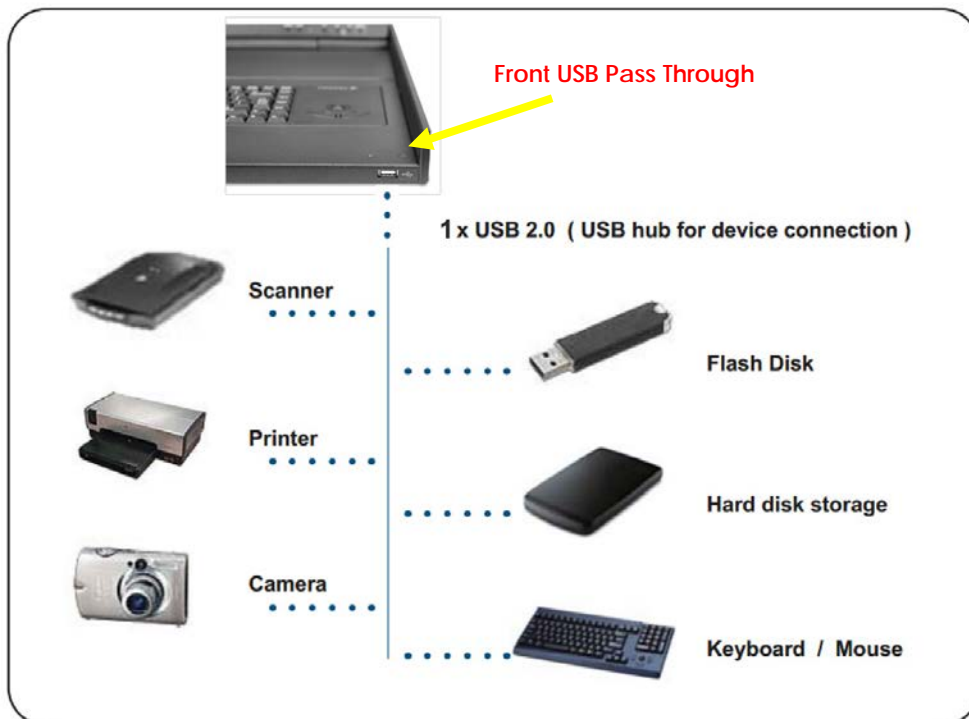

OPTIONAL FEATURES::

- 3G / HD / SD-SDI Broadcast-grade input (w/ speaker)
- DC power: 12V / 24V / 48V / 110 ~ 125V
- HDMI (w/ speaker)

SPECIFICATIONS:

LCD Panel	
Diagonal size	17.3" widescreen TFT
Max. Resolution	1920 x 1080
Brightness (cd/m ²)	1000
Backlight	LED
Colors	16.7M
Contrast Ratio (typ)	600 : 1
Viewing Angle (H/V)	160° x 140°
Active area (mm)	382 x 215
MTBF (hrs)	50,000
Casing Color	Black (RAL 9005)
Weight (Single console	
Net	10.8 kgs / 24 lbs
Gross	15.8 kgs / 34.8 lbs
Environmental	
Operating	0 to 55°C Degree
Storage	-20 to 60°C Degree
Relative humidity	5~90%, non-condensing
Shock	10G acceleration (11 ms duration)
Vibration	5~500Hz 1G RMS random vibration
Regulatory	FCC & CE certified
Power	
Input	Auto-sensing 100 to 240VAC, 50 / 60Hz
Consumption	Max. 65 Watt, Standby 6 Watt
Product Dimensions (Single console)	
Product	441.6 x 480 x 44 mm / 17.4 x 18.9 x 1.73 inch
Packing	590 x 808 x 140 mm / 23.2 x 31.8 x 5.5 inch

STRUCTURE DIAGRAM

BUILT-IN USB HUB USAGE & CONNECTION

USB Hub DB-15 IP KVM Benefits

- VGA-USB DB-15 KVM with either 8 or 16 ports in 1U
- IP remote access across the world wide web
- 2 x USB 2.0 port sharing USB peripheral for computers
- Mix USB & SUN with Multi-Platform switch capability
- Support resolution up to 1920 x 1080
- SUN 1152 x 900 resolution compatible
- Hot pluggable, no software or drivers required
- Easy & quick installation