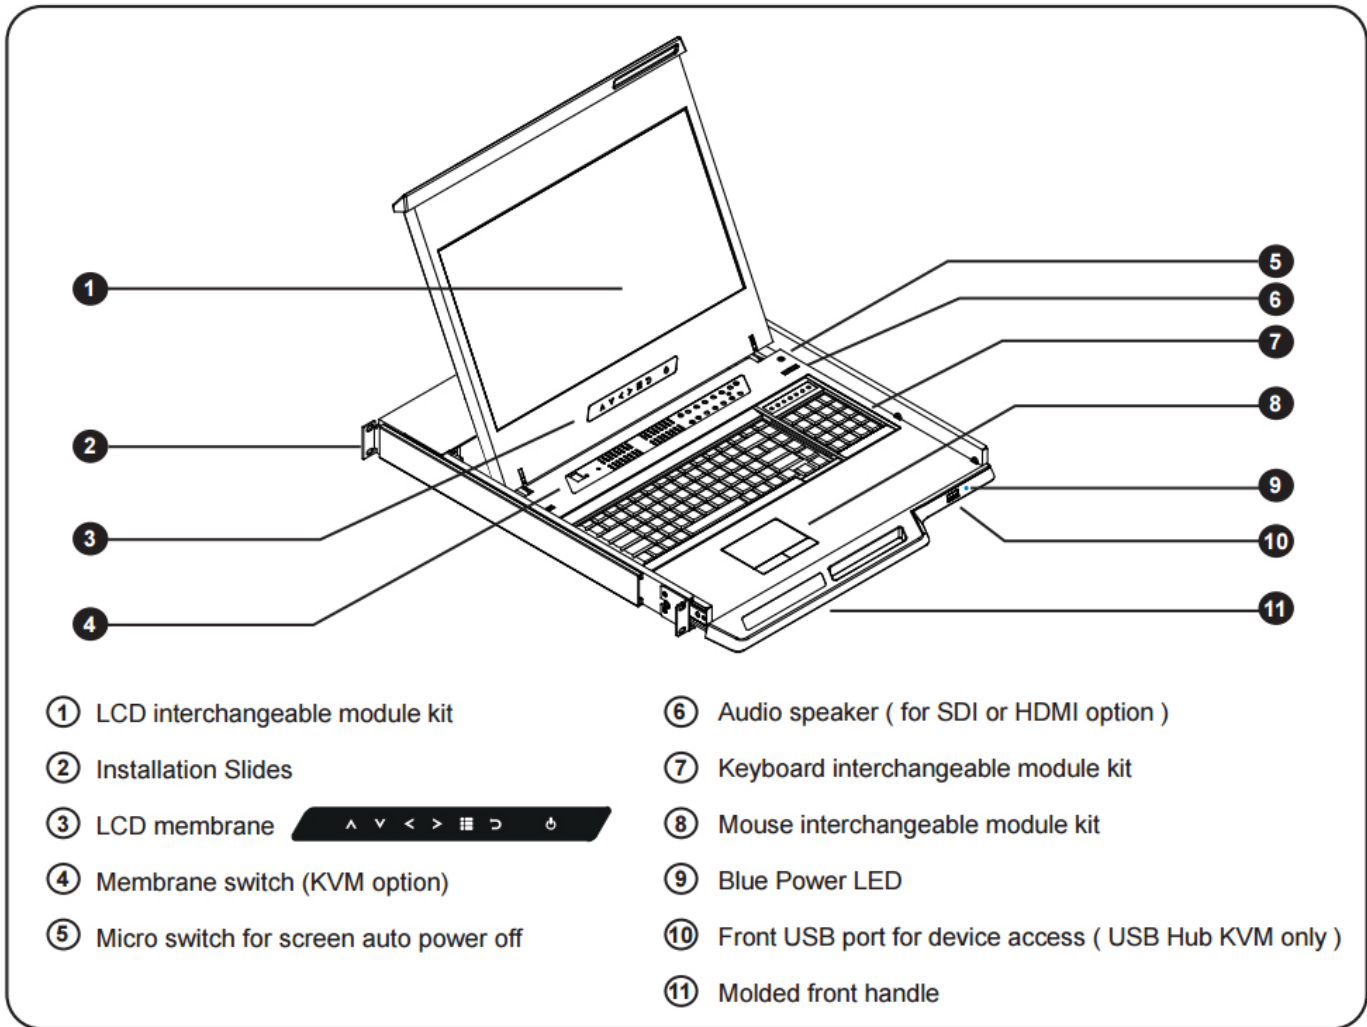

- Hold the handle and slide out the drawer.

- Flip up the LCD to a suitable angle

- Operate the LCD console drawer.

DIMENSION

Front View

Rear View

Side View

Top View

UNIT : mm
1mm = 0.03937 inch

STANDARD KEYBOARD

e keyboard integrated with touchpad

b keyboard integrated with trackball

Supporting layouts

America	United States				
EMEA	United Kingdom	Germany	France	Spain	Norway
	Italy	Russia	Switzerland	Netherlands	Portugal
Asia	China	Japan	Korea	Arabia	Turkey

STRUCTURE DIAGRAM

BUILT-IN USB HUB USAGE & CONNECTION

USB Hub DB-15 IP KVM Benefits

- VGA-USB DB-15 KVM with either 8 or 16 ports in 1U
- IP remote access across the world wide web
- 2 x USB 2.0 port sharing USB peripheral for computers
- Mix USB & SUN with Multi-Platform switch capability
- Support resolution up to 1920 x 1080
- SUN 1152 x 900 resolution compatible
- Hot pluggable, no software or drivers required
- Easy & quick installation

Switch Features & Options

- Multi lingual on screen display menu
- Control hardware and software systems from a remote location without physically being at the server's location
- Advanced user profiles and configurable OSD hot key combinations
- 12V, 24V and 48V DC Power options