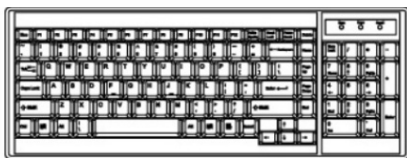

OPTIONAL FEATURES::

- 3G / HD / SD-SDI Broadcast-grade input (w/ speaker)
- DC power: 12V / 24V / 48V / 110 ~ 125V
- HDMI (w/ speaker)

SPECIFICATIONS:

LCD Panel	
Diagonal size	17.3" widescreen TFT
Max. Resolution	1920 x 1080
Brightness (cd/m ²)	1000
Backlight	LED
Colors	16.7M
Contrast Ratio (typ)	600 : 1
Viewing Angle (H/V)	160° x 140°
Active area (mm)	382 x 215
MTBF (hrs)	50,000
Casing Color	Black (RAL 9005)
Weight (Single console	
Net	10.8 kgs / 24 lbs
Gross	15.8 kgs / 34.8 lbs
Environmental	
Operating	0 to 55°C Degree
Storage	-20 to 60°C Degree
Relative humidity	5~90%, non-condensing
Shock	10G acceleration (11 ms duration)
Vibration	5~500Hz 1G RMS random vibration
Regulatory	FCC & CE certified
Power	
Input	Auto-sensing 100 to 240VAC, 50 / 60Hz
Consumption	Max. 65 Watt, Standby 6 Watt
Product Dimensions (Single console)	
Product	441.6 x 480 x 44 mm / 17.4 x 18.9 x 1.73 inch
Packing	590 x 808 x 140 mm / 23.2 x 31.8 x 5.5 inch

- Hold the handle and slide out the drawer.

- Flip up the LCD to a suitable angle

- Operate the LCD console drawer.

DIMENSION

Front View

Rear View

Side View

Top View

UNIT : mm
1mm = 0.03937 inch

STANDARD KEYBOARD

e keyboard integrated with touchpad

b keyboard integrated with trackball

Supporting layouts

America	United States				
EMEA	United Kingdom	Germany	France	Spain	Norway
	Italy	Russia	Switzerland	Netherlands	Portugal
Asia	China	Japan	Korea	Arabia	Turkey