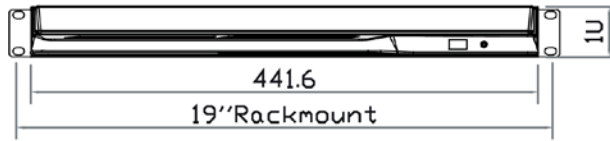

OPTIONAL FEATURES::

- 3G / HD / SD-SDI Broadcast-grade input (w/ speaker)
- DC power: 12V / 24V / 48V / 110 ~ 125V
- HDMI (w/ speaker)

SPECIFICATIONS:

LCD Panel	
Diagonal size	17.3" widescreen TFT
Max. Resolution	1920 x 1080
Brightness (cd/m ²)	1000
Backlight	LED
Colors	16.7M
Contrast Ratio (typ)	600 : 1
Viewing Angle (H/V)	160° x 140°
Active area (mm)	382 x 215
MTBF (hrs)	50,000
Casing Color	Black (RAL 9005)
Weight (Single console	
Net	10.8 kgs / 24 lbs
Gross	15.8 kgs / 34.8 lbs
Environmental	
Operating	0 to 55°C Degree
Storage	-20 to 60°C Degree
Relative humidity	5~90%, non-condensing
Shock	10G acceleration (11 ms duration)
Vibration	5~500Hz 1G RMS random vibration
Regulatory	FCC & CE certified
Power	
Input	Auto-sensing 100 to 240VAC, 50 / 60Hz
Consumption	Max. 65 Watt, Standby 6 Watt
Product Dimensions (Single console)	
Product	441.6 x 480 x 44 mm / 17.4 x 18.9 x 1.73 inch
Packing	590 x 808 x 140 mm / 23.2 x 31.8 x 5.5 inch

- Hold the handle and slide out the drawer.

- Flip up the LCD to a suitable angle

- Operate the LCD console drawer.

DIMENSION

Front View

Rear View

Side View

Top View

UNIT : mm
1mm = 0.03937 inch

STANDARD KEYBOARD

e keyboard integrated with touchpad

b keyboard integrated with trackball

Supporting layouts

America	United States				
EMEA	United Kingdom	Germany	France	Spain	Norway
	Italy	Russia	Switzerland	Netherlands	Portugal
Asia	China	Japan	Korea	Arabia	Turkey