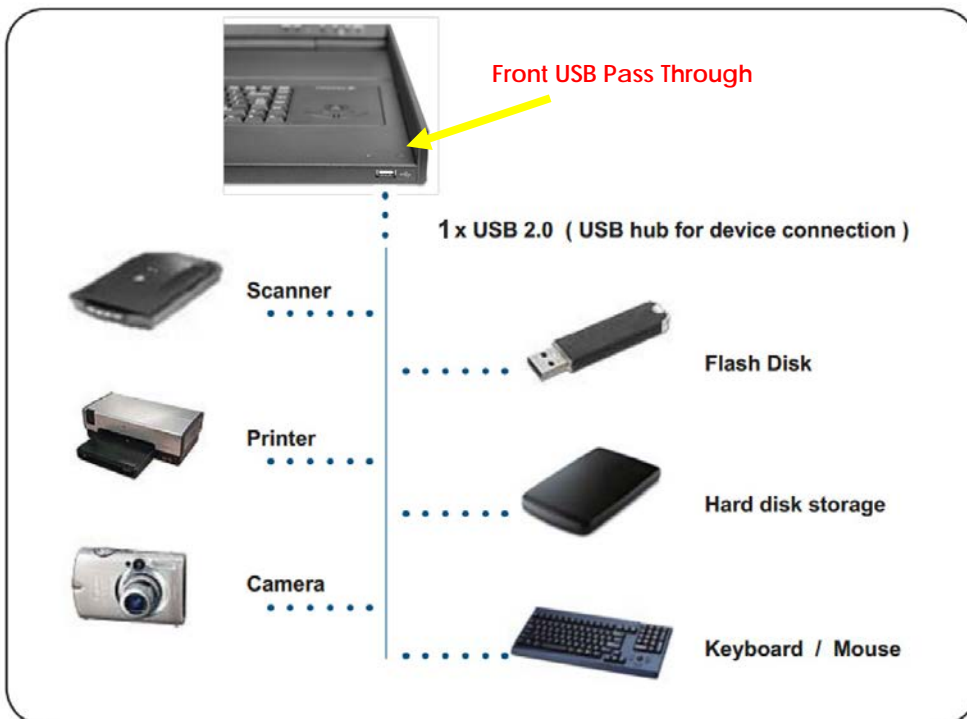

OPTIONAL FEATURES::

- 3G / HD / SD-SDI Broadcast-grade input (w/ speaker)
- DC power: 12V / 24V / 48V / 110 ~ 125V
- HDMI (w/ speaker)

SPECIFICATIONS:

LCD Panel	
Diagonal size	17.3" widescreen TFT
Max. Resolution	1920 x 1080
Brightness (cd/m ²)	1000
Backlight	LED
Colors	16.7M
Contrast Ratio (typ)	600 : 1
Viewing Angle (H/V)	160° x 140°
Active area (mm)	382 x 215
MTBF (hrs)	50,000
Casing Color	Black (RAL 9005)
Weight (Single console	
Net	10.8 kgs / 24 lbs
Gross	15.8 kgs / 34.8 lbs
Environmental	
Operating	0 to 55°C Degree
Storage	-20 to 60°C Degree
Relative humidity	5~90%, non-condensing
Shock	10G acceleration (11 ms duration)
Vibration	5~500Hz 1G RMS random vibration
Regulatory	FCC & CE certified
Power	
Input	Auto-sensing 100 to 240VAC, 50 / 60Hz
Consumption	Max. 65 Watt, Standby 6 Watt
Product Dimensions (Single console)	
Product	441.6 x 480 x 44 mm / 17.4 x 18.9 x 1.73 inch
Packing	590 x 808 x 140 mm / 23.2 x 31.8 x 5.5 inch

STRUCTURE DIAGRAM

BUILT-IN USB HUB USAGE & CONNECTION

USB Hub DB-15 IP KVM Benefits

- VGA-USB DB-15 KVM with either 8 or 16 ports in 1U
- IP remote access across the world wide web
- 2 x USB 2.0 port sharing USB peripheral for computers
- Mix USB & SUN with Multi-Platform switch capability
- Support resolution up to 1920 x 1080
- SUN 1152 x 900 resolution compatible
- Hot pluggable, no software or drivers required
- Easy & quick installation