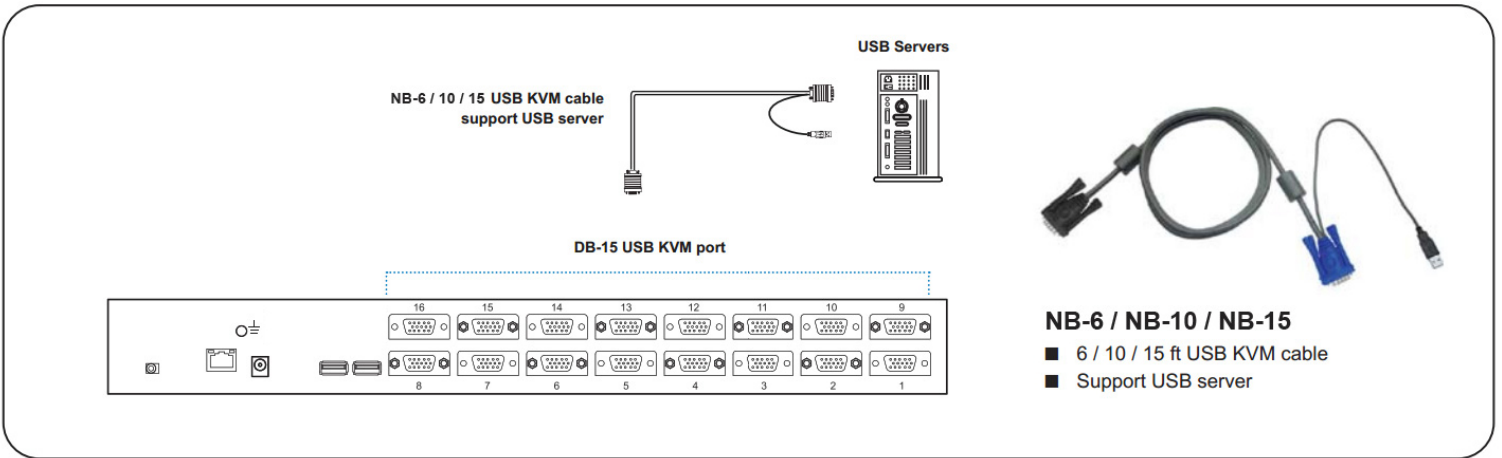

KVM PORT CONNECTION