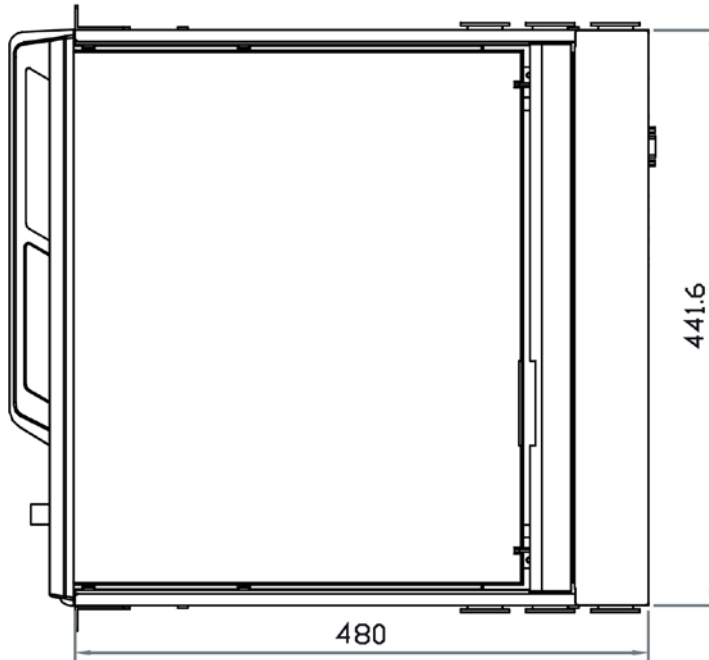

OPTIONAL FEATURES::

- 3G / HD / SD-SDI Broadcast-grade input (w/ speaker)
- DC power: 12V / 24V / 48V / 110 ~ 125V
- HDMI (w/ speaker)

SPECIFICATIONS:

LCD Panel	
Diagonal size	17.3" widescreen TFT
Max. Resolution	1920 x 1080
Brightness (cd/m ²)	1000
Backlight	LED
Colors	16.7M
Contrast Ratio (typ)	600 : 1
Viewing Angle (H/V)	160° x 140°
Active area (mm)	382 x 215
MTBF (hrs)	50,000
Casing Color	Black (RAL 9005)
Weight (Single console	
Net	10.8 kgs / 24 lbs
Gross	15.8 kgs / 34.8 lbs
Environmental	
Operating	0 to 55°C Degree
Storage	-20 to 60°C Degree
Relative humidity	5~90%, non-condensing
Shock	10G acceleration (11 ms duration)
Vibration	5~500Hz 1G RMS random vibration
Regulatory	FCC & CE certified
Power	
Input	Auto-sensing 100 to 240VAC, 50 / 60Hz
Consumption	Max. 65 Watt, Standby 6 Watt
Product Dimensions (Single console)	
Product	441.6 x 480 x 44 mm / 17.4 x 18.9 x 1.73 inch
Packing	590 x 808 x 140 mm / 23.2 x 31.8 x 5.5 inch

- Hold the handle and slide out the drawer.

- Flip up the LCD to a suitable angle

- Operate the LCD console drawer.

DIMENSION

Front View

Rear View

Side View

Top View

UNIT : mm
1mm = 0.03937 inch

STANDARD KEYBOARD

e keyboard integrated with touchpad

b keyboard integrated with trackball

Supporting layouts

America	United States				
EMEA	United Kingdom	Germany	France	Spain	Norway
	Italy	Russia	Switzerland	Netherlands	Portugal
Asia	China	Japan	Korea	Arabia	Turkey