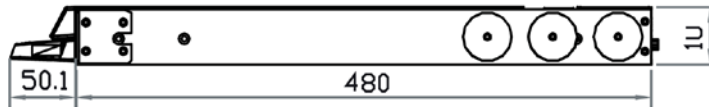

- Hold the handle and slide out the drawer.

- Flip up the LCD to a suitable angle

- Operate the LCD console drawer.

DIMENSION

Front View

Rear View

Side View

Top View

UNIT : mm
1mm = 0.03937 inch

STANDARD KEYBOARD

e keyboard integrated with touchpad

b keyboard integrated with trackball

Supporting layouts

America	United States				
EMEA	United Kingdom	Germany	France	Spain	Norway
	Italy	Russia	Switzerland	Netherlands	Portugal
Asia	China	Japan	Korea	Arabia	Turkey