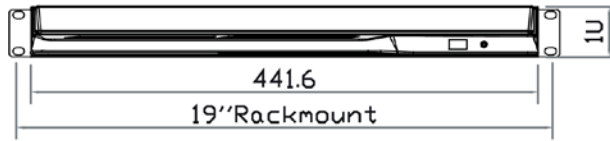

OPTIONAL FEATURES::

- 3G / HD / SD-SDI Broadcast-grade input (w/ speaker)
- DC power: 12V / 24V / 48V / 110 ~ 125V
- HDMI (w/ speaker)

SPECIFICATIONS:

LCD Panel	
Diagonal size	17.3" widescreen TFT
Max. Resolution	1920 x 1080
Brightness (cd/m ²)	1000
Backlight	LED
Colors	16.7M
Contrast Ratio (typ)	600 : 1
Viewing Angle (H/V)	160° x 140°
Active area (mm)	382 x 215
MTBF (hrs)	50,000
Casing Color	Black (RAL 9005)
Weight (Single console	
Net	10.8 kgs / 24 lbs
Gross	15.8 kgs / 34.8 lbs
Environmental	
Operating	0 to 55°C Degree
Storage	-20 to 60°C Degree
Relative humidity	5~90%, non-condensing
Shock	10G acceleration (11 ms duration)
Vibration	5~500Hz 1G RMS random vibration
Regulatory	FCC & CE certified
Power	
Input	Auto-sensing 100 to 240VAC, 50 / 60Hz
Consumption	Max. 65 Watt, Standby 6 Watt
Product Dimensions (Single console)	
Product	441.6 x 480 x 44 mm / 17.4 x 18.9 x 1.73 inch
Packing	590 x 808 x 140 mm / 23.2 x 31.8 x 5.5 inch

- Hold the handle and slide out the drawer.

- Flip up the LCD to a suitable angle

- Operate the LCD console drawer.

DIMENSION

Front View

Rear View

Side View

Top View

UNIT : mm
1mm = 0.03937 inch

STANDARD KEYBOARD

e keyboard integrated with touchpad

b keyboard integrated with trackball

Supporting layouts

America

United States

EMEA