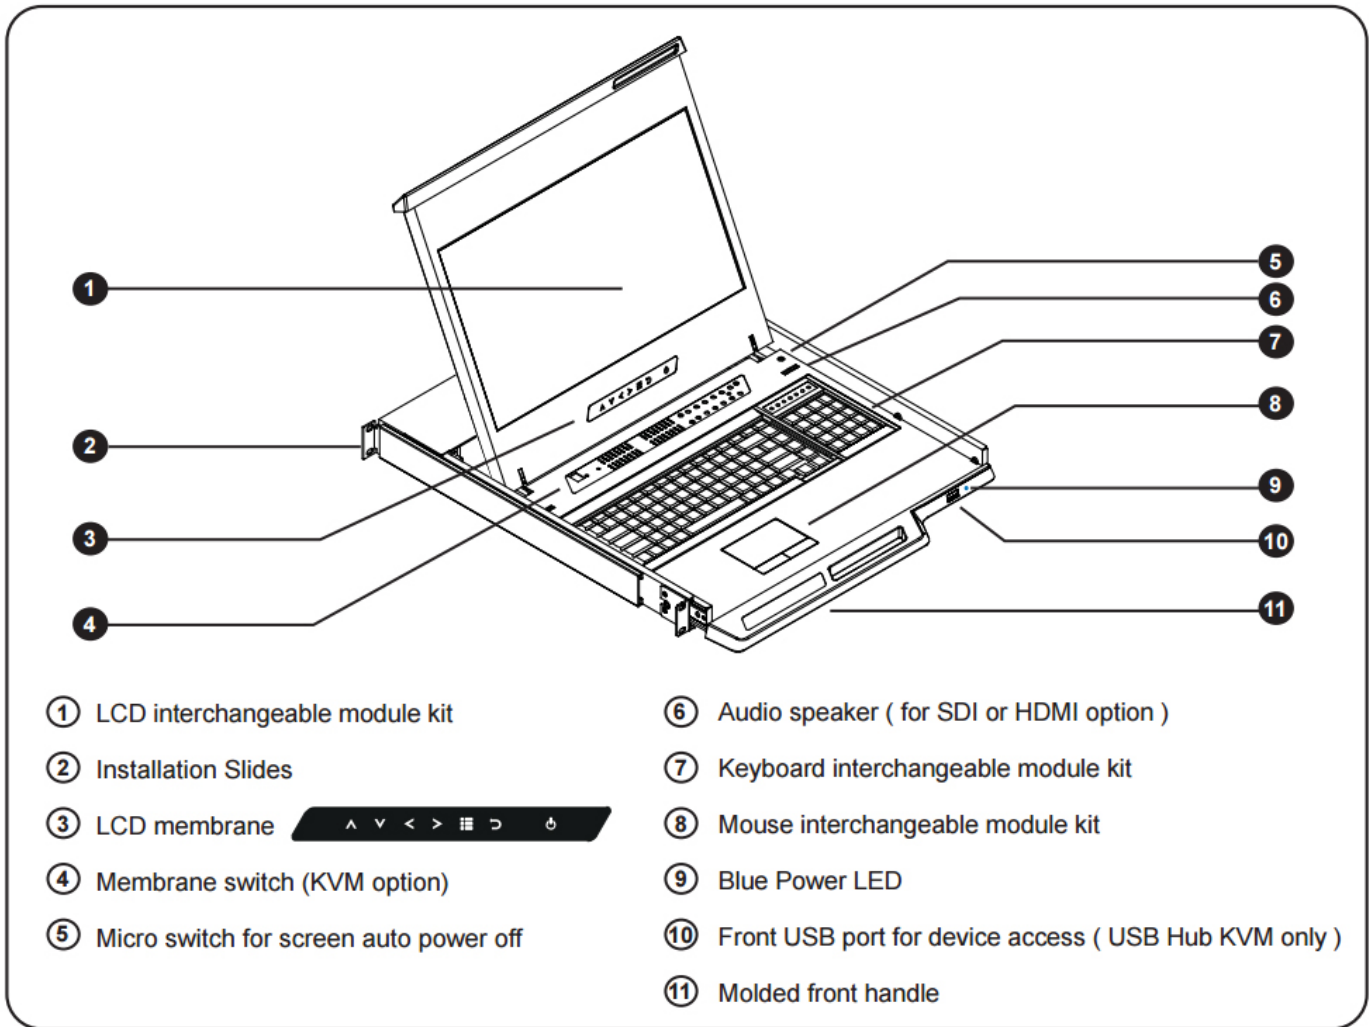

STRUCTURE DIAGRAM

BUILT-IN USB HUB USAGE & CONNECTION

USB Hub DB-15 IP KVM Benefits

- VGA-USB DB-15 KVM with either 8 or 16 ports in 1U
- IP remote access across the world wide web
- 2 x USB 2.0 port sharing USB peripheral for computers
- Mix USB & SUN with Multi-Platform switch capability
- Support resolution up to 1920 x 1080
- SUN 1152 x 900 resolution compatible
- Hot pluggable, no software or drivers required
- Easy & quick installation

Switch Features & Options

- Multi lingual on screen display menu
- Control hardware and software systems from a remote location without physically being at the server's location
- Advanced user profiles and configurable OSD hot key combinations
- 12V, 24V and 48V DC Power options