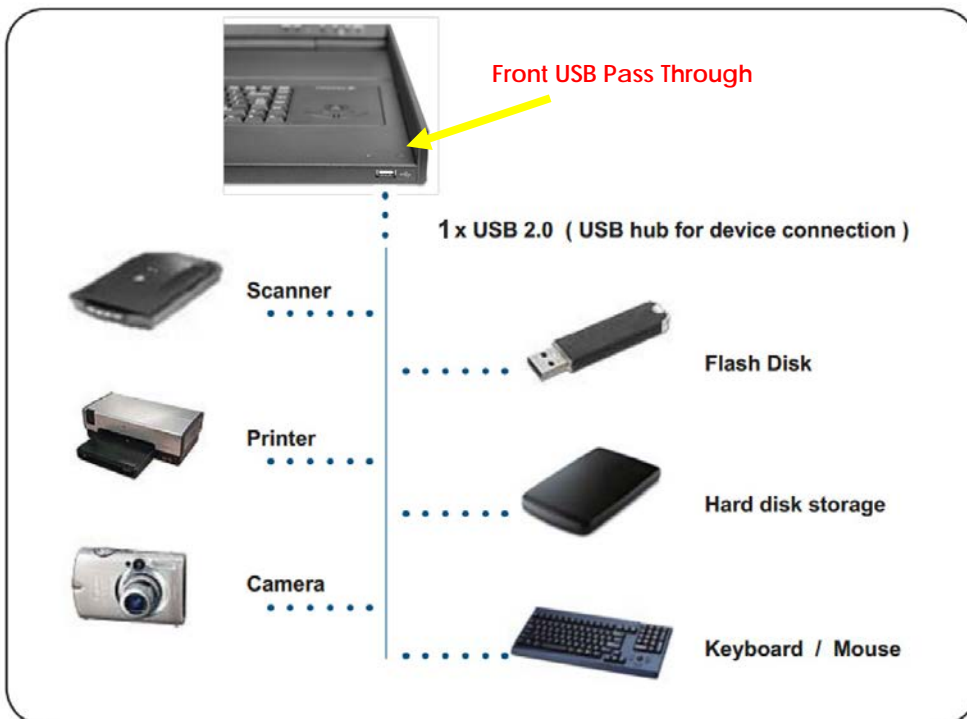

STRUCTURE DIAGRAM

BUILT-IN USB HUB USAGE & CONNECTION

USB Hub DB-15 IP KVM Benefits

- VGA-USB DB-15 KVM with either 8 or 16 ports in 1U
- IP remote access across the world wide web
- 2 x USB 2.0 port sharing USB peripheral for computers
- Mix USB & SUN with Multi-Platform switch capability
- Support resolution up to 1920 x 1080
- SUN 1152 x 900 resolution compatible
- Hot pluggable, no software or drivers required
- Easy & quick installation