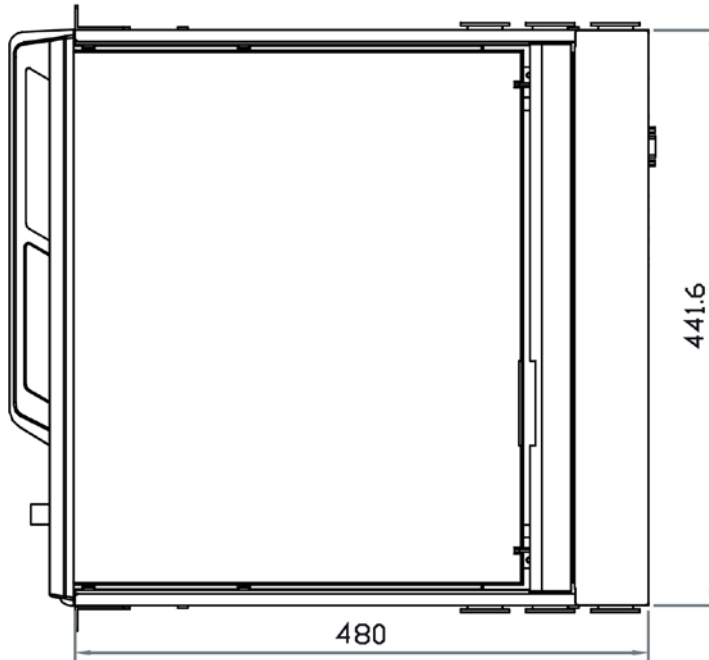

OPTIONAL FEATURES::

- 3G / HD / SD-SDI Broadcast-grade input (w/ speaker)
- DC power: 12V / 24V / 48V / 110 ~ 125V
- HDMI (w/ speaker)

SPECIFICATIONS:

LCD Panel	
Diagonal size	17.3" widescreen TFT
Max. Resolution	1920 x 1080
Brightness (cd/m ²)	1000
Backlight	LED
Colors	16.7M
Contrast Ratio (typ)	600 : 1
Viewing Angle (H/V)	160° x 140°
Active area (mm)	382 x 215
MTBF (hrs)	50,000
Casing Color	Black (RAL 9005)
Weight (Single console	
Net	10.8 kgs / 24 lbs
Gross	15.8 kgs / 34.8 lbs
Environmental	
Operating	0 to 55°C Degree
Storage	-20 to 60°C Degree
Relative humidity	5~90%, non-condensing
Shock	10G acceleration (11 ms duration)
Vibration	5~500Hz 1G RMS random vibration
Regulatory	FCC & CE certified
Power	
Input	Auto-sensing 100 to 240VAC, 50 / 60Hz
Consumption	Max. 65 Watt, Standby 6 Watt
Product Dimensions (Single console)	
Product	441.6 x 480 x 44 mm / 17.4 x 18.9 x 1.73 inch
Packing	590 x 808 x 140 mm / 23.2 x 31.8 x 5.5 inch

- Hold the handle and slide out the drawer.

- Flip up the LCD to a suitable angle

- Operate the LCD console drawer.

DIMENSION

Front View

Rear View

Side View

Top View

UNIT : mm
1mm = 0.03937 inch

STANDARD KEYBOARD

e keyboard integrated with touchpad

b keyboard integrated with trackball

Supporting layouts

America

United States

EMEA