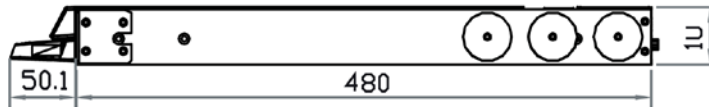

- Hold the handle and slide out the drawer.

- Flip up the LCD to a suitable angle

- Operate the LCD console drawer.

DIMENSION

Front View

Rear View

Side View

Top View

UNIT : mm
1mm = 0.03937 inch

STANDARD KEYBOARD

e keyboard integrated with touchpad

b keyboard integrated with trackball

Supporting layouts

America

United States

EMEA