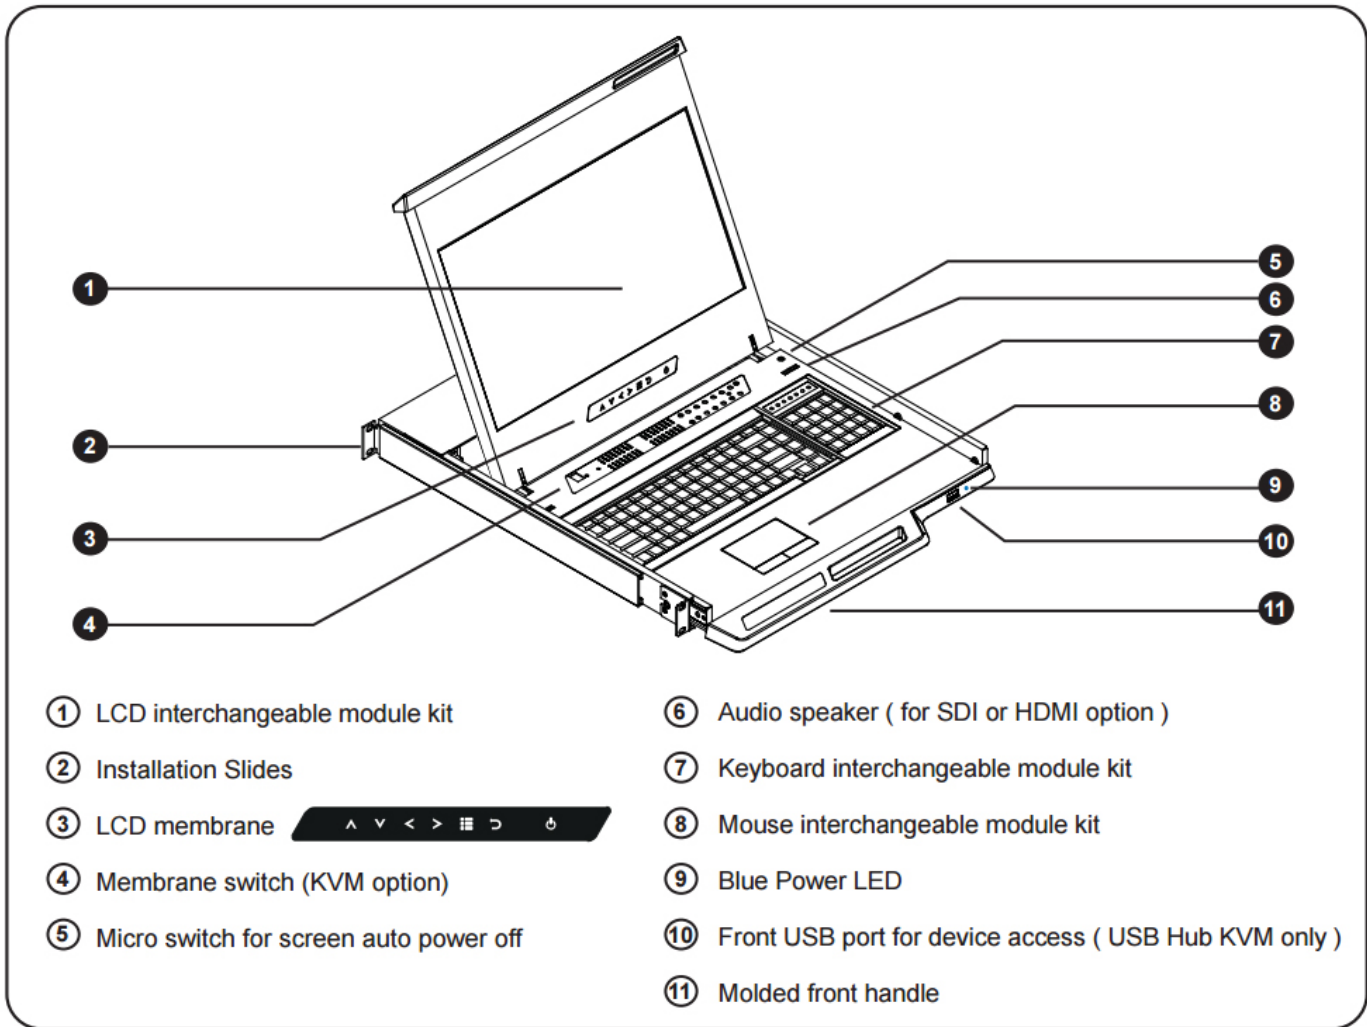

Drawer Features & Options

- 3G / HD / SD-SDI Broadcast-grade input (w/ speaker)
- HDMI (w/ speaker)
- DC power : 12V / 24V / 48V / 110 ~ 125V

SPECIFICATIONS:

LCD Panel	
Diagonal size	17.3" widescreen TFT
Max. Resolution	1920 x 1080
Brightness (cd/m ²)	1000
Backlight	LED
Colors	16.7M
Contrast Ratio (typ)	600 : 1
Viewing Angle (H/V)	160° x 140°
Active area (mm)	382 x 215
MTBF (hrs)	50,000
Casing Color	Black (RAL 9005)
Weight (Single console	
Net	10.8 kgs / 24 lbs
Gross	15.8 kgs / 34.8 lbs
Environmental	
Operating	0 to 55°C Degree
Storage	-20 to 60°C Degree
Relative humidity	5~90%, non-condensing
Shock	10G acceleration (11 ms duration)
Vibration	5~500Hz 1G RMS random vibration
Regulatory	FCC & CE certified
Power	
Input	Auto-sensing 100 to 240VAC, 50 / 60Hz
Consumption	Max. 65 Watt, Standby 6 Watt
Product Dimensions (Single console)	
Product	441.6 x 480 x 44 mm / 17.4 x 18.9 x 1.73 inch
Packing	590 x 808 x 140 mm / 23.2 x 31.8 x 5.5 inch

- Hold the handle and slide out the drawer.

- Flip up the LCD to a suitable angle

- Operate the LCD console drawer.

DIMENSION

Front View

Rear View

Side View

Top View

STRUCTURE DIAGRAM

BUILT-IN USB HUB USAGE & CONNECTION

USB Hub DB-15 IP KVM Benefits

- VGA-USB DB-15 KVM with either 8 or 16 ports in 1U
- IP remote access across the world wide web
- 2 x USB 2.0 port sharing USB peripheral for computers
- Mix USB & SUN with Multi-Platform switch capability
- Support resolution up to 1920 x 1080
- SUN 1152 x 900 resolution compatible
- Hot pluggable, no software or drivers required
- Easy & quick installation

Switch Features & Options

- Multi lingual on screen display menu
- Control hardware and software systems from a remote location without physically being at the server's location
- Advanced user profiles and configurable OSD hot key combinations
- 12V, 24V and 48V DC Power options