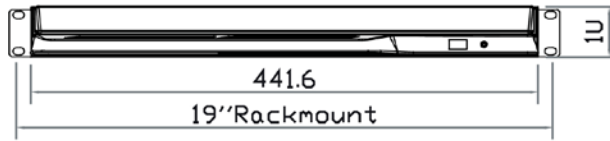

Drawer Features & Options

- 3G / HD / SD-SDI Broadcast-grade input (w/ speaker)
- HDMI (w/ speaker)
- DC power : 12V / 24V / 48V / 110 ~ 125V

SPECIFICATIONS:

LCD Panel	
Diagonal size	17.3" widescreen TFT
Max. Resolution	1920 x 1080
Brightness (cd/m ²)	1000
Backlight	LED
Colors	16.7M
Contrast Ratio (typ)	600 : 1
Viewing Angle (H/V)	160° x 140°
Active area (mm)	382 x 215
MTBF (hrs)	50,000
Casing Color	Black (RAL 9005)
Weight (Single console	
Net	10.8 kgs / 24 lbs
Gross	15.8 kgs / 34.8 lbs
Environmental	
Operating	0 to 55°C Degree
Storage	-20 to 60°C Degree
Relative humidity	5~90%, non-condensing
Shock	10G acceleration (11 ms duration)
Vibration	5~500Hz 1G RMS random vibration
Regulatory	FCC & CE certified
Power	
Input	Auto-sensing 100 to 240VAC, 50 / 60Hz
Consumption	Max. 65 Watt, Standby 6 Watt
Product Dimensions (Single console)	
Product	441.6 x 480 x 44 mm / 17.4 x 18.9 x 1.73 inch
Packing	590 x 808 x 140 mm / 23.2 x 31.8 x 5.5 inch

- Hold the handle and slide out the drawer.

- Flip up the LCD to a suitable angle

- Operate the LCD console drawer.

DIMENSION

Front View

Rear View

Side View

Top View

UNIT : mm
1mm = 0.03937 inch

STANDARD KEYBOARD

e keyboard integrated with touchpad

b keyboard integrated with trackball

Supporting layouts

America	United States				
EMEA	United Kingdom	Germany	France	Spain	Norway
	Italy	Russia	Switzerland	Netherlands	Portugal
Asia	China	Japan	Korea	Arabia	Turkey