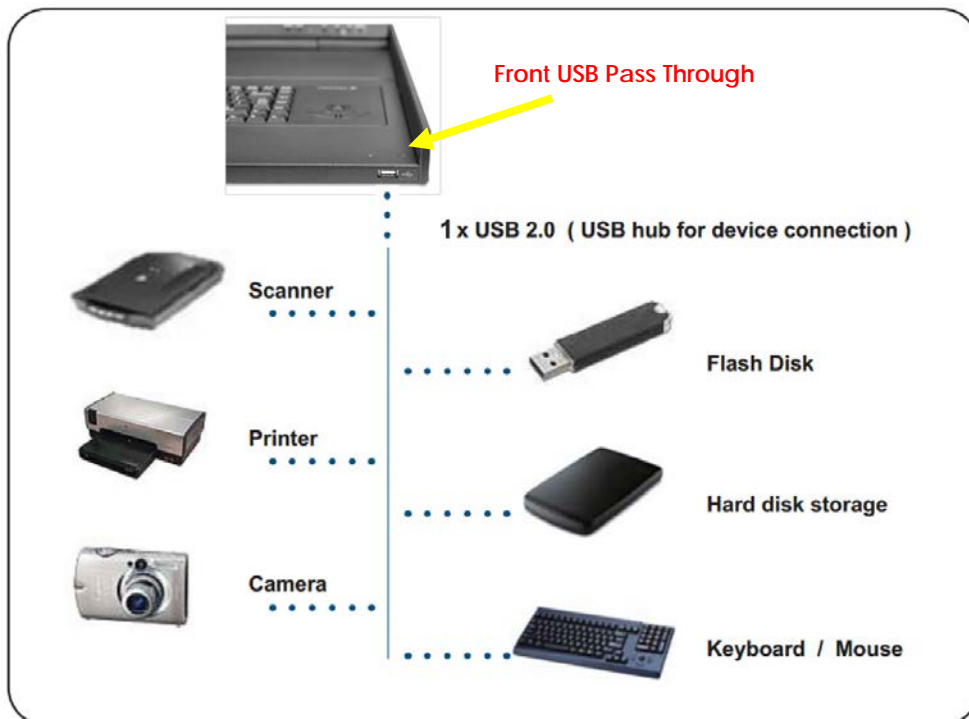

Drawer Features & Options

- 3G / HD / SD-SDI Broadcast-grade input (w/ speaker)
- HDMI (w/ speaker)
- DC power : 12V / 24V / 48V / 110 ~ 125V

SPECIFICATIONS:

LCD Panel	
Diagonal size	17.3" widescreen TFT
Max. Resolution	1920 x 1080
Brightness (cd/m ²)	1000
Backlight	LED
Colors	16.7M
Contrast Ratio (typ)	600 : 1
Viewing Angle (H/V)	160° x 140°
Active area (mm)	382 x 215
MTBF (hrs)	50,000
Casing Color	Black (RAL 9005)
Weight (Single console	
Net	10.8 kgs / 24 lbs
Gross	15.8 kgs / 34.8 lbs
Environmental	
Operating	0 to 55°C Degree
Storage	-20 to 60°C Degree
Relative humidity	5~90%, non-condensing
Shock	10G acceleration (11 ms duration)
Vibration	5~500Hz 1G RMS random vibration
Regulatory	FCC & CE certified
Power	
Input	Auto-sensing 100 to 240VAC, 50 / 60Hz
Consumption	Max. 65 Watt, Standby 6 Watt
Product Dimensions (Single console)	
Product	441.6 x 480 x 44 mm / 17.4 x 18.9 x 1.73 inch
Packing	590 x 808 x 140 mm / 23.2 x 31.8 x 5.5 inch

STRUCTURE DIAGRAM

BUILT-IN USB HUB USAGE & CONNECTION

USB Hub DB-15 IP KVM Benefits

- VGA-USB DB-15 KVM with either 8 or 16 ports in 1U
- IP remote access across the world wide web
- 2 x USB 2.0 port sharing USB peripheral for computers
- Mix USB & SUN with Multi-Platform switch capability
- Support resolution up to 1920 x 1080
- SUN 1152 x 900 resolution compatible
- Hot pluggable, no software or drivers required
- Easy & quick installation