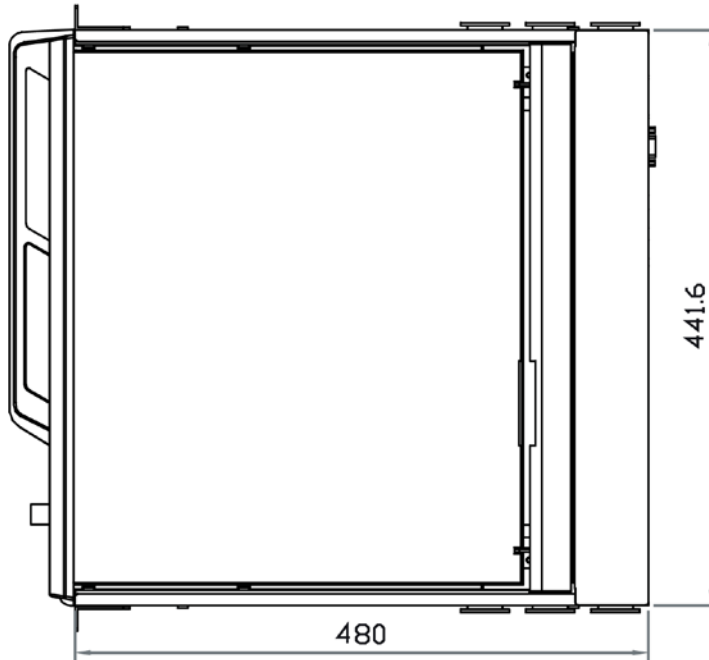

Drawer Features & Options

- 3G / HD / SD-SDI Broadcast-grade input (w/ speaker)
- HDMI (w/ speaker)
- DC power : 12V / 24V / 48V / 110 ~ 125V

SPECIFICATIONS:

LCD Panel	
Diagonal size	17.3" widescreen TFT
Max. Resolution	1920 x 1080
Brightness (cd/m ²)	1000
Backlight	LED
Colors	16.7M
Contrast Ratio (typ)	600 : 1
Viewing Angle (H/V)	160° x 140°
Active area (mm)	382 x 215
MTBF (hrs)	50,000
Casing Color	Black (RAL 9005)
Weight (Single console	
Net	10.8 kgs / 24 lbs
Gross	15.8 kgs / 34.8 lbs
Environmental	
Operating	0 to 55°C Degree
Storage	-20 to 60°C Degree
Relative humidity	5~90%, non-condensing
Shock	10G acceleration (11 ms duration)
Vibration	5~500Hz 1G RMS random vibration
Regulatory	FCC & CE certified
Power	
Input	Auto-sensing 100 to 240VAC, 50 / 60Hz
Consumption	Max. 65 Watt, Standby 6 Watt
Product Dimensions (Single console)	
Product	441.6 x 480 x 44 mm / 17.4 x 18.9 x 1.73 inch
Packing	590 x 808 x 140 mm / 23.2 x 31.8 x 5.5 inch

- Hold the handle and slide out the drawer.

- Flip up the LCD to a suitable angle

- Operate the LCD console drawer.

DIMENSION

Front View

Rear View

Side View

Top View

UNIT : mm
1mm = 0.03937 inch

STANDARD KEYBOARD

e keyboard integrated with touchpad

b keyboard integrated with trackball

Supporting layouts

America	United States				
EMEA	United Kingdom	Germany	France	Spain	Norway
	Italy	Russia	Switzerland	Netherlands	Portugal
Asia	China	Japan	Korea	Arabia	Turkey