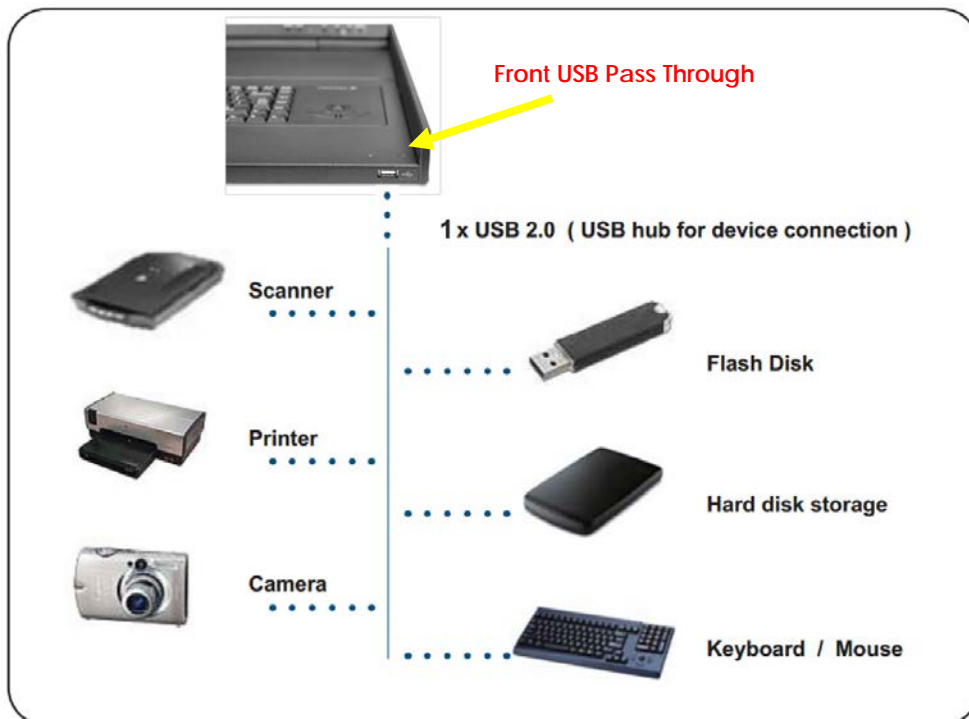

BUILT-IN USB HUB USAGE & CONNECTION