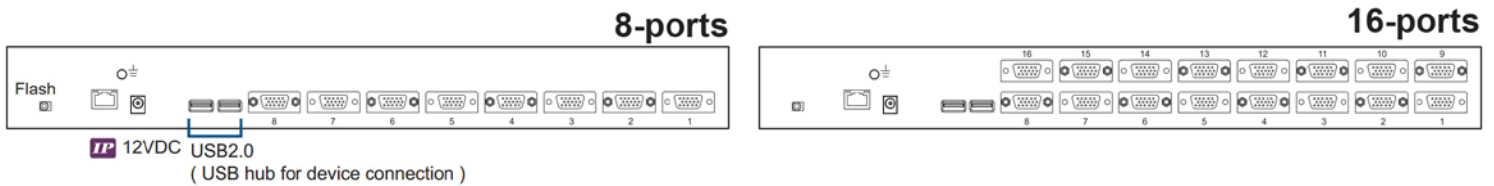

USB Hub DB-15 IP KVM Benefits

- VGA-USB DB-15 KVM with either 8 or 16 ports in 1U
- IP remote access across the world wide web
- 2 x USB 2.0 port sharing USB peripheral for computers
- Mix USB & SUN with Multi-Platform switch capability
- Support resolution up to 1920 x 1080
- SUN 1152 x 900 resolution compatible
- Hot pluggable, no software or drivers required
- Easy & quick installation

Switch Features & Options

- Multi lingual on screen display menu
- Control hardware and software systems from a remote location without physically being at the server's location
- Advanced user profiles and configurable OSD hot key combinations
- 12V, 24V and 48V DC Power options

Note: No Daisy chain function on USB Hub KVM model