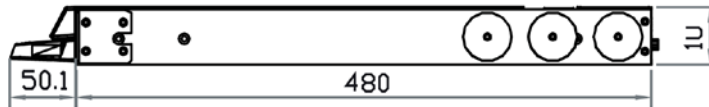

## DIMENSION

Front View

Rear View

Side View

Top View

UNIT : mm  
1mm = 0.03937 inch