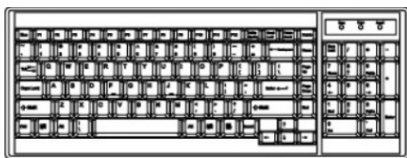

STANDARD KEYBOARD

e keyboard integrated with touchpad