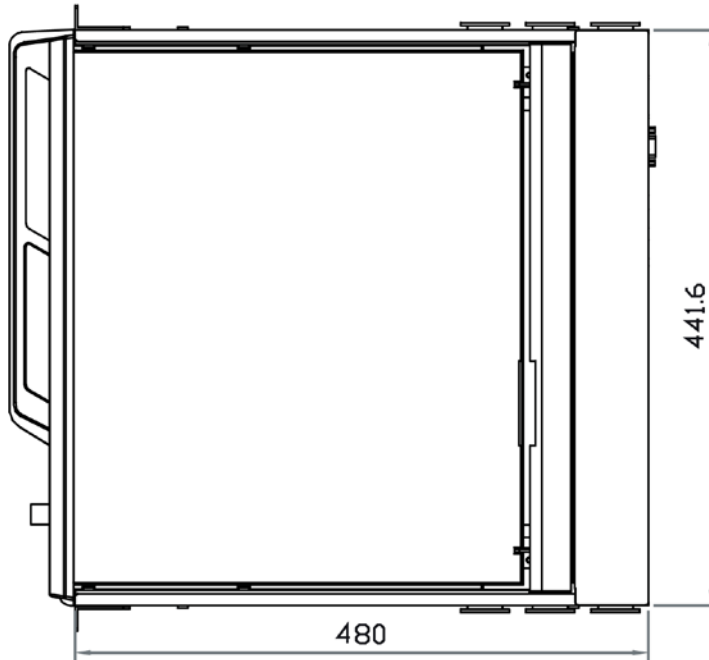

#### SPECIFICATIONS:

LCD Panel	
Diagonal size	17.3" widescreen TFT
Max. Resolution	1920 x 1080
Brightness (cd/m <sup>2</sup> )	1000
Backlight	LED
Colors	16.7M
Contrast Ratio (typ)	600 : 1
Viewing Angle (H/V)	160° x 140°
Active area (mm)	382 x 215
MTBF (hrs)	50,000
Casing Color	Black ( RAL 9005 )
Weight ( Single console	
Net	10.8 kgs / 24 lbs
Gross	15.8 kgs / 34.8 lbs
Environmental	
Operating	0 to 55°C Degree
Storage	-20 to 60°C Degree
Relative humidity	5~90%, non-condensing
Shock	10G acceleration ( 11 ms duration )
Vibration	5~500Hz 1G RMS random vibration
Regulatory	FCC & CE certified
Power	
Input	Auto-sensing 100 to 240VAC, 50 / 60Hz
Consumption	Max. 65 Watt, Standby 6 Watt
Product Dimensions ( Single console )	
Product	441.6 x 480 x 44 mm / 17.4 x 18.9 x 1.73 inch
Packing	590 x 808 x 140 mm / 23.2 x 31.8 x 5.5 inch

## DIMENSION

Front View

Rear View

Side View

Top View

UNIT : mm  
1mm = 0.03937 inch