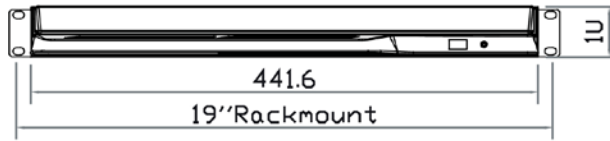

#### SPECIFICATIONS:

LCD Panel	
Diagonal size	17.3" widescreen TFT
Max. Resolution	1920 x 1080
Brightness (cd/m <sup>2</sup> )	1000
Backlight	LED
Colors	16.7M
Contrast Ratio (typ)	600 : 1
Viewing Angle (H/V)	160° x 140°
Active area (mm)	382 x 215
MTBF (hrs)	50,000
Casing Color	Black ( RAL 9005 )
Weight ( Single console	
Net	10.8 kgs / 24 lbs
Gross	15.8 kgs / 34.8 lbs
Environmental	
Operating	0 to 55°C Degree
Storage	-20 to 60°C Degree
Relative humidity	5~90%, non-condensing
Shock	10G acceleration ( 11 ms duration )
Vibration	5~500Hz 1G RMS random vibration
Regulatory	FCC & CE certified
Power	
Input	Auto-sensing 100 to 240VAC, 50 / 60Hz
Consumption	Max. 65 Watt, Standby 6 Watt
Product Dimensions ( Single console )	
Product	441.6 x 480 x 44 mm / 17.4 x 18.9 x 1.73 inch
Packing	590 x 808 x 140 mm / 23.2 x 31.8 x 5.5 inch

- Hold the handle and slide out the drawer.

- Flip up the LCD to a suitable angle

- Operate the LCD console drawer.

## DIMENSION

Front View

Rear View

Side View

Top View

UNIT : mm  
1mm = 0.03937 inch