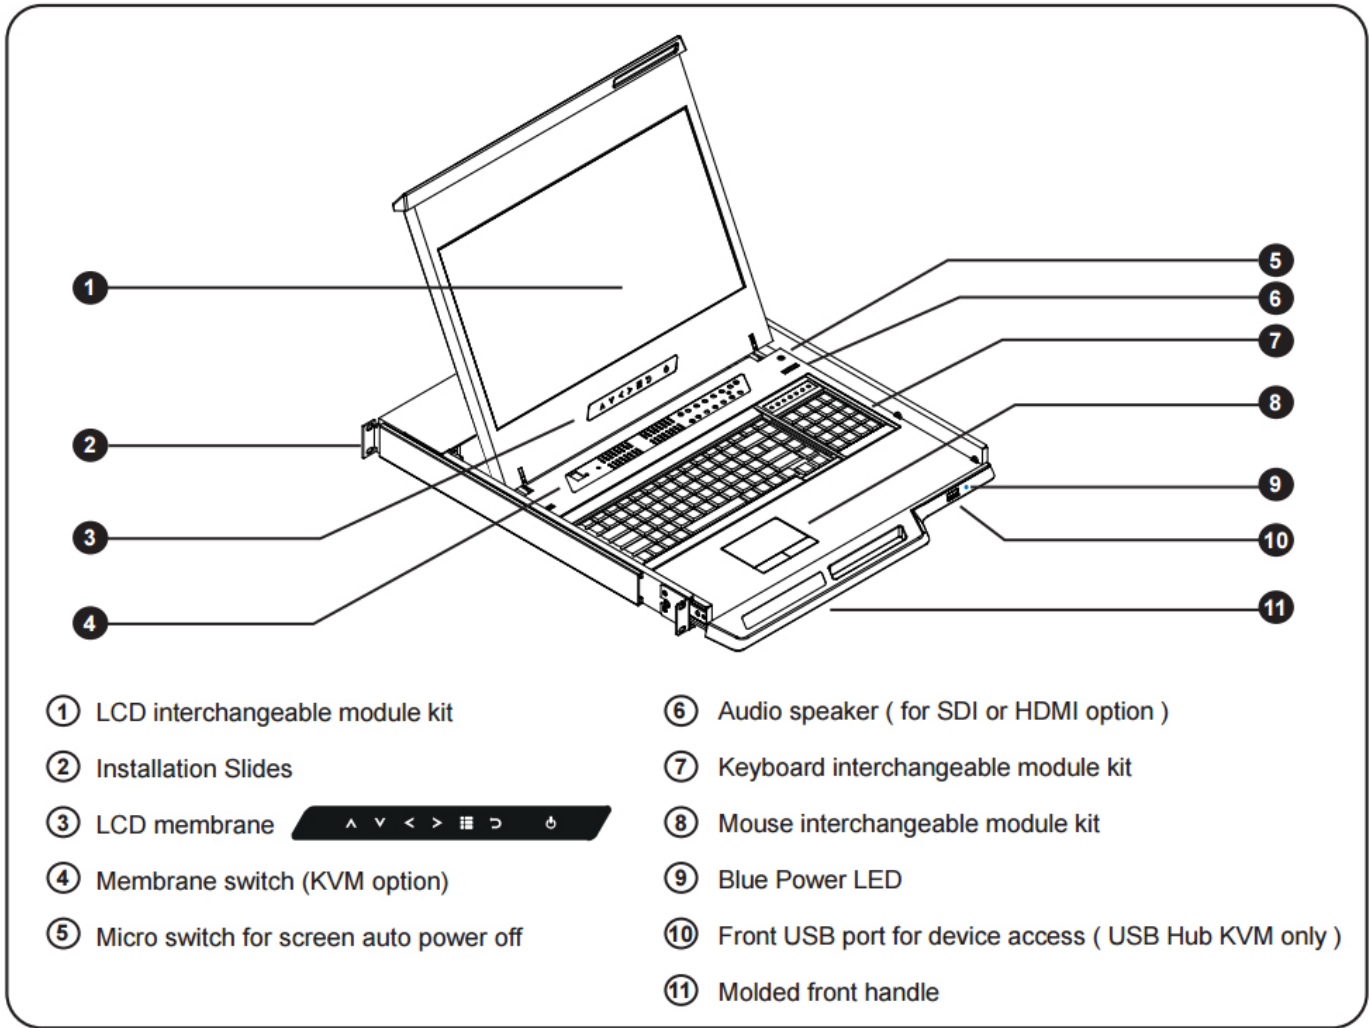

STRUCTURE DIAGRAM