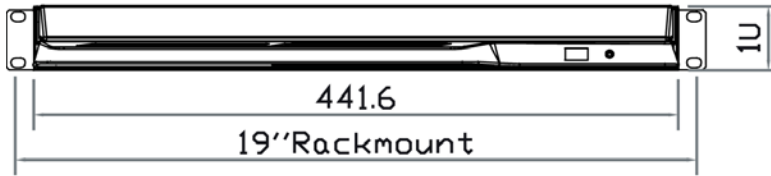

Drawer Features & Options

- 3G / HD / SD-SDI Broadcast-grade input (w/ speaker)
- HDMI (w/ speaker)
- DC power : 12V / 24V / 48V / 110 ~ 125V

SPECIFICATIONS:

LCD Panel	
Diagonal size	17.3" widescreen TFT
Max. Resolution	1920 x 1080
Brightness (cd/m ²)	1000
Backlight	LED
Colors	16.7M
Contrast Ratio (typ)	600 : 1
Viewing Angle (H/V)	160° x 140°
Active area (mm)	382 x 215
MTBF (hrs)	50,000
Casing Color	Black (RAL 9005)
Weight (Single console)	
Net	10.8 kgs / 24 lbs
Gross	15.8 kgs / 34.8 lbs
Environmental	
Operating	0 to 55°C Degree
Storage	-20 to 60°C Degree
Relative humidity	5-90%, non-condensing
Shock	10G acceleration (11 ms duration)
Vibration	5-500Hz 1G RMS random vibration
Regulatory	FCC & CE certified
Power	
Input	Auto-sensing 100 to 240VAC, 50 / 60Hz
Consumption	Max. 65 Watt, Standby 6 Watt
Product Dimensions (Single console)	
Product	441.6 x 480 x 44 mm / 17.4 x 18.9 x 1.73 inch
Packing	590 x 808 x 140 mm / 23.2 x 31.8 x 5.5 inch

STRUCTURE DIAGRAM

STANDARD KEYBOARD

e keyboard integrated with touchpad

b keyboard integrated with trackball

Supporting layouts

America		United States			
EMEA					
	United Kingdom	Germany	France	Spain	Norway
	Italy	Russia	Switzerland	Netherlands	Portugal
	Asia				
	China	Japan	Korea	Arabia	Turkey

- Hold the handle and slide out the drawer.

- Flip up the LCD to a suitable angle

- Operate the LCD console drawer.

DIMENSION

Front View

Rear View

Side View

Top View