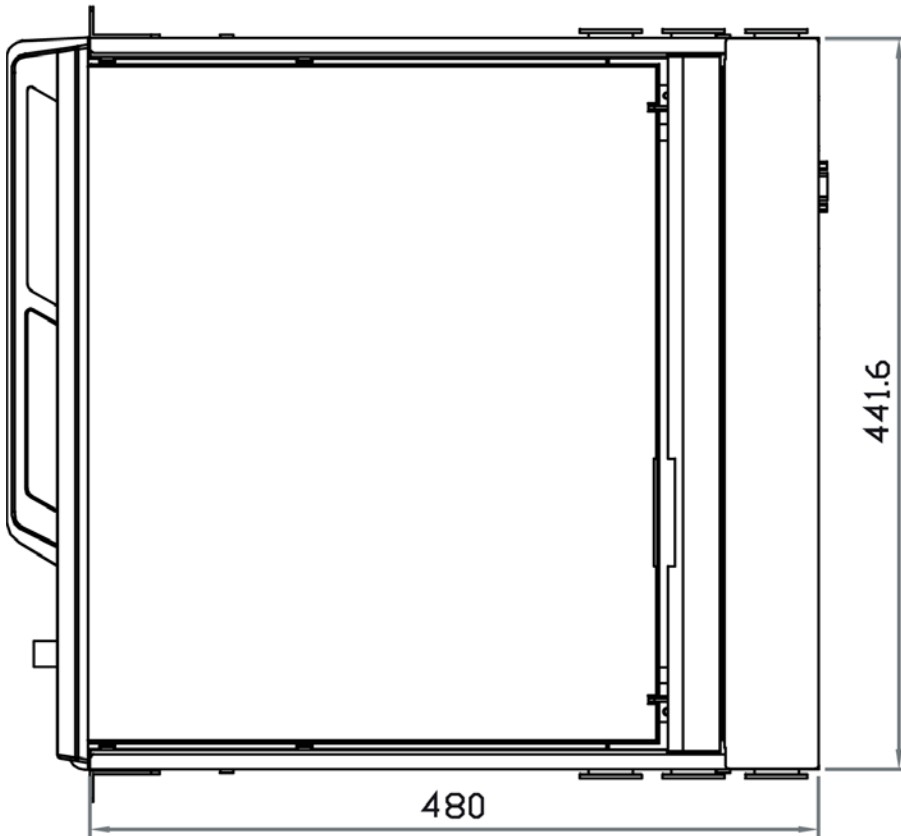

Drawer Features & Options

- 3G / HD / SD-SDI Broadcast-grade input (w/ speaker)
- HDMI (w/ speaker)
- DC power : 12V / 24V / 48V / 110 ~ 125V

SPECIFICATIONS:

LCD Panel	
Diagonal size	17.3" widescreen TFT
Max. Resolution	1920 x 1080
Brightness (cd/m ²)	1000
Backlight	LED
Colors	16.7M
Contrast Ratio (typ)	600 : 1
Viewing Angle (H/V)	160° x 140°
Active area (mm)	382 x 215
MTBF (hrs)	50,000
Casing Color	Black (RAL 9005)
Weight (Single console)	
Net	10.8 kgs / 24 lbs
Gross	15.8 kgs / 34.8 lbs
Environmental	
Operating	0 to 55°C Degree
Storage	-20 to 60°C Degree
Relative humidity	5-90%, non-condensing
Shock	10G acceleration (11 ms duration)
Vibration	5-500Hz 1G RMS random vibration
Regulatory	FCC & CE certified
Power	
Input	Auto-sensing 100 to 240VAC, 50 / 60Hz
Consumption	Max. 65 Watt, Standby 6 Watt
Product Dimensions (Single console)	
Product	441.6 x 480 x 44 mm / 17.4 x 18.9 x 1.73 inch
Packing	590 x 808 x 140 mm / 23.2 x 31.8 x 5.5 inch

- Hold the handle and slide out the drawer.

- Flip up the LCD to a suitable angle

- Operate the LCD console drawer.

DIMENSION

Front View

Rear View

Side View

Top View

UNIT : mm
1mm = 0.03937 inch