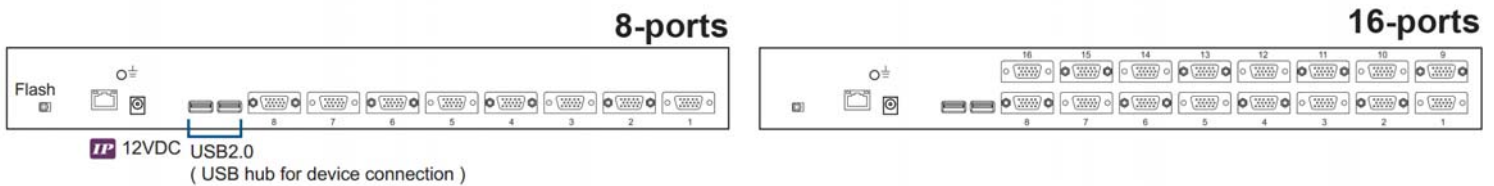

BUILT-IN USB HUB USAGE & CONNECTION

USB Hub DB-15 IP KVM Benefits

- VGA-USB DB-15 KVM with either 8 or 16 ports in 1U
- IP remote access across the world wide web
- 2 x USB 2.0 port sharing USB peripheral for computers
- Mix USB & SUN with Multi-Platform switch capability
- Support resolution up to 1920 x 1080
- SUN 1152 x 900 resolution compatible
- Hot pluggable, no software or drivers required
- Easy & quick installation

Note: No Daisy chain function on USB Hub KVM model

Real View

KVM SPECIFICATIONS

■ KVM Port		■ Power	
Number of ports:	8 or 16	Input:	Auto sensing 100 to 240VAC, 50 / 60 Hz
Connector:	DB-15 combo connector	Option DC:	12V / 24V / 48V DC input
Connectivity:	Combo 2-in-1 VGA + USB KVM cable, 6, 10 or 15 feet	Consumption:	Max. 12 Watt, Standby 5 Watt
■ Local Console		■ Regulatory :	
Graphic connector:	1 x DB-15	Safety:	FCC & CE certified
Resolution:	Up to 1920x1200	Environment:	RoHS2 & REACH compliant
Input device:	2 x USB type A for keyboard & mouse	■ Environmental	
USB hub:	2 x USB type A for sharing other peripheral devices among the computers	Operating:	0 to 50°C
■ IP Remote Console		Storage:	-5 to 60°C
Connector:	RJ45 Ethernet	Relative humidity:	90%, non-condensing
User management:	15-user login, 1 x active user	Shock:	50G peak acceleration (11ms, half-sine wave)
Network protocol:	DHCP / BOOTP / DNS	Vibration:	58-100Hz / 0.98G (11ms / cycle)
Security:	SSL v3, RSA, AES, HTTP / HTTPS, CSR	■ Product Information	
Resolution:	Up to 1600 x 1200	Dimension (W x D x H):	443 x 171 x 44 mm / 17.4 x 6.7 x 1.73 inch
Browser:	IE, Firefox, Safari, Netscape	Net weight:	3 kg / 6.5 lb
■ Compatibility		■ Packing Information	
Multi-platform:	Mix PCs, SUN and Mac G3 / G4 Mac / iMac	Dimension (W x D x H):	500 x 400 x 90 mm / 19.7 x 15.7 x 3.5 inch
Support:	Windows 7 / Vista / 2003 / XP, Linux, Unix	Gross weight:	5 kg / 11 lb