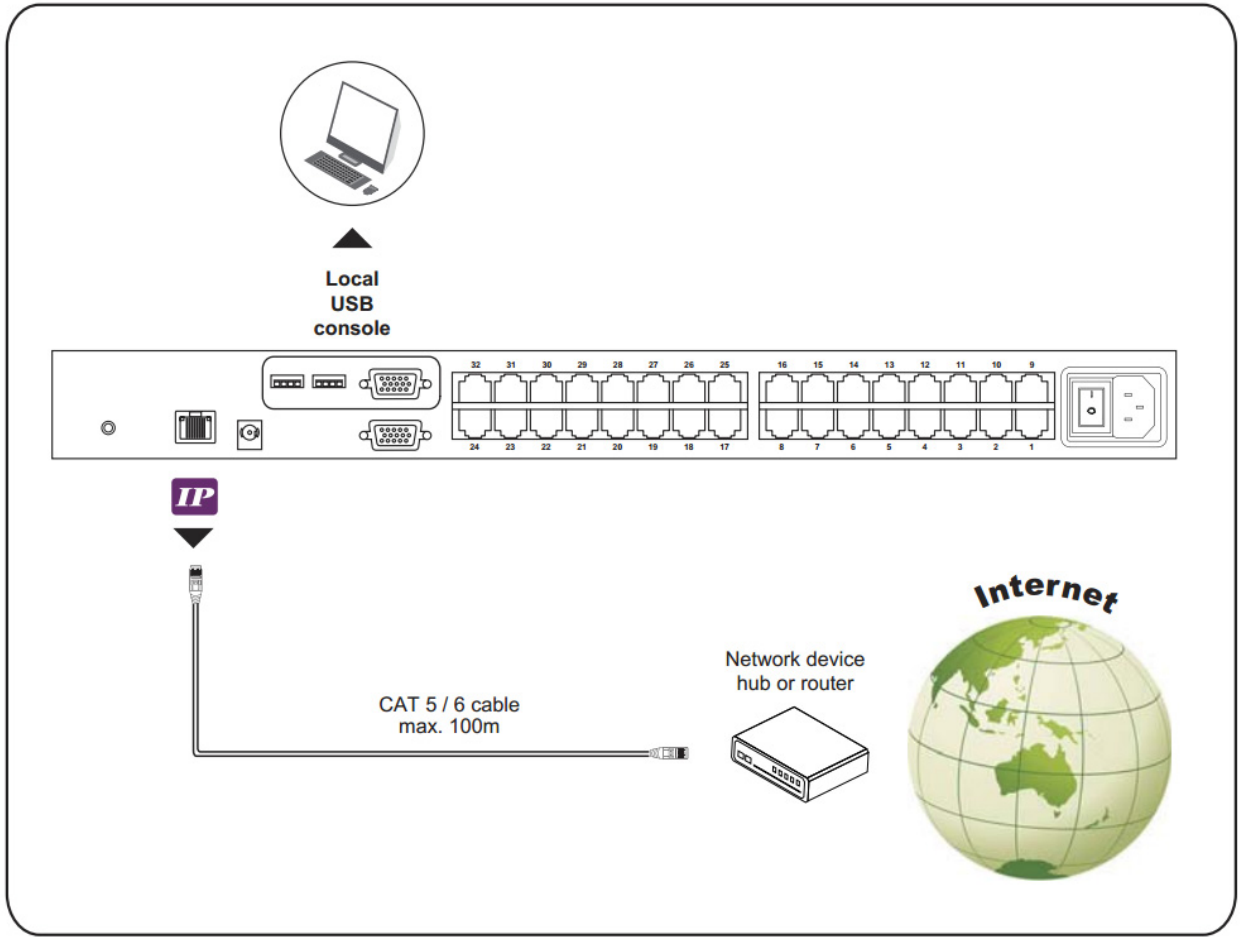

Cat6 Dongle	EDID Resolution Hard-coded	Resolutions Capable			
		4:3			16:10
		1024 x 768	1280 x 1024	1600 x 1200	1440 x 900
IF-DPS2	1600 x 1200	✓	✓	✓	✓*
IF-DUSB	1600 x 1200	✓	✓	✓	✓*
IF-DUSBD	1280 x 1024	✓	✓	✗	✗

* Requires the user to enable showing unsupported resolutions via the target computer's video adapter settings (effectively ignoring the DDC / EDID)

IP & LOCAL CONSOLE CONNECTION