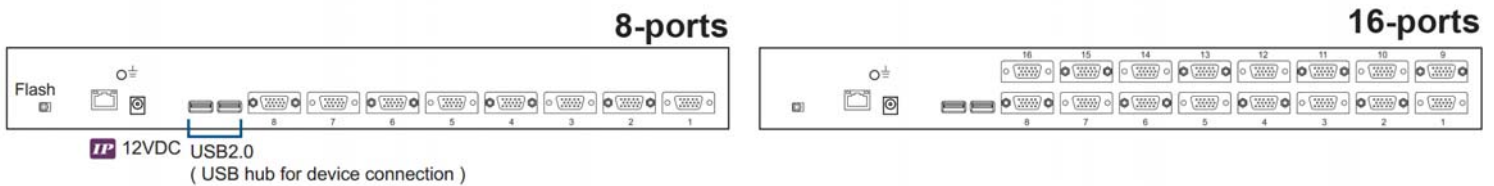

USB Hub DB-15 IP KVM Benefits

- VGA-USB DB-15 KVM with either 8 or 16 ports in 1U
- IP remote access across the world wide web
- 2 x USB 2.0 port sharing USB peripheral for computers
- Mix USB & SUN with Multi-Platform switch capability
- Support resolution up to 1920 x 1080
- SUN 1152 x 900 resolution compatible
- Hot pluggable, no software or drivers required
- Easy & quick installation

Switch Features & Options

- Multi lingual on screen display menu
- Control hardware and software systems from a remote location without physically being at the server's location
- Advanced user profiles and configurable OSD hot key combinations
- 12V, 24V and 48V DC Power options

Note: No Daisy chain function on USB Hub KVM model