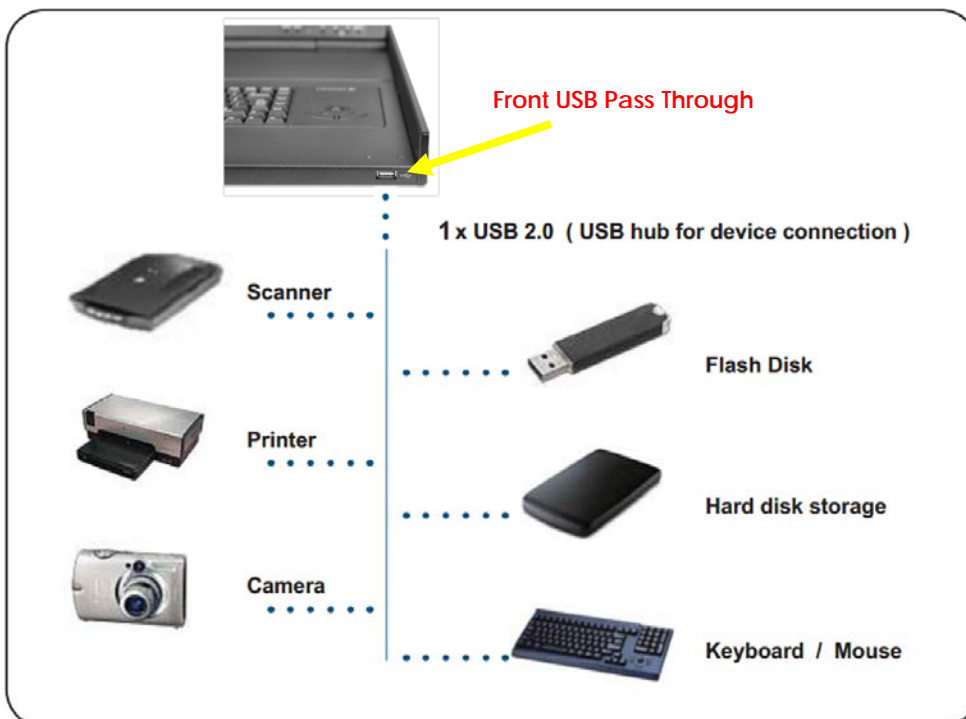

STRUCTURE DIAGRAM

- ① LCD interchangeable module kit
- ② Installation Slides
- ③ LCD membrane 
- ④ Membrane switch (KVM option)
- ⑤ Micro switch for screen auto power off
- ⑥ Keyboard interchangeable module kit
- ⑦ Mouse interchangeable module kit
- ⑧ Blue Power LED
- ⑨ Front USB port for device access (USB Hub KVM only)
- ⑩ Molded front handle

STANDARD KEYBOARD

e keyboard integrated with touchpad

b keyboard integrated with trackball

Supporting layouts

America	 United States					
EMEA	 United Kingdom	 Germany	 France	 Spain	 Norway	
	 Italy	 Russia	 Switzerland	 Netherlands	 Portugal	
	Asia	 China	 Japan	 Korea	 Arabia	 Turkey

BUILT-IN USB HUB USAGE & CONNECTION

USB Hub DB-15 IP KVM Benefits

- VGA-USB DB-15 KVM with either 8 or 16 ports in 1U
- IP remote access across the world wide web
- 2 x USB 2.0 port sharing USB peripheral for computers
- Mix USB & SUN with Multi-Platform switch capability
- Support resolution up to 1920 x 1080
- SUN 1152 x 900 resolution compatible
- Hot pluggable, no software or drivers required
- Easy & quick installation