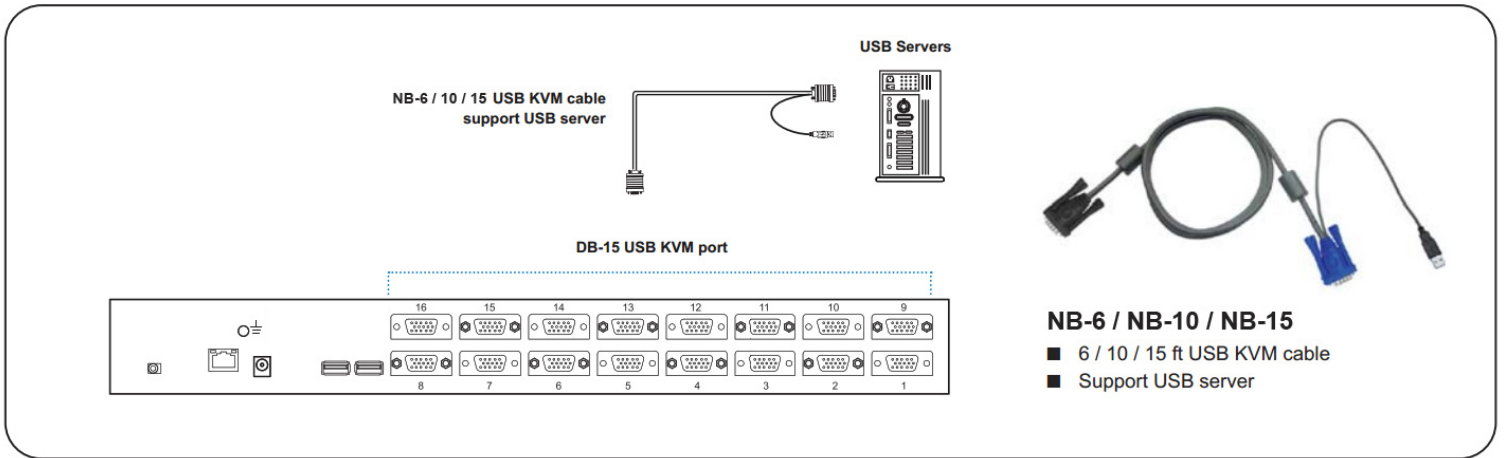

KVM PORT CONNECTION