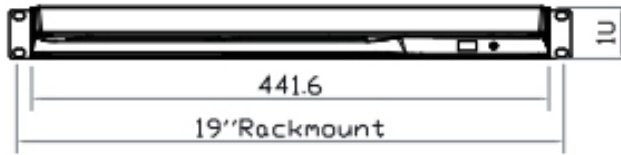

SPECIFICATIONS:

LCD Panel	
Diagonal size	19" TFT
Max. Resolution	1280 x 1024
Brightness (cd/m2)	250
Backlight	LED
Colors	16.7M
Contrast Ratio (typ)	1000 : 1
Viewing Angle (H/V)	160° x 160°
Active area (mm)	376 x 301
MTBF (hrs)	50,000
Casing Color	Black (RAL 9005)
Weight (Single console	
Net	12.7 kgs (27.9 lbs)
Gross	17.3 kgs (38.1 lbs)
Environmental	
Operating	0 to 50°C Degree
Storage	-5 to 60°C Degree
Relative humidity	5-90%, non-condensing
Shock	10G acceleration (11 ms duration)
Vibration	5-500Hz 1G RMS random vibration
Regulatory	cUL, FCC, CE
Power	
Input	Auto-sensing 100 to 240VAC, 50 / 60Hz
Consumption	Max. 48 Watt, Standby 5 Watt
Product Dimensions (Single console)	
Product	441.6 x 500 x 44 mm / 17.4 x 19.7 x 1.73 inch
Packing	590 x 808 x 140 mm / 23.2 x 31.8 x 5.5 inch

HOW TO USE THE DRAWER

- Hold the handle and slide out the drawer.

- Flip up the LCD to a suitable angle

- Operate the LCD console drawer.

DIMENSION

Front View

Rear View

UNIT : mm
1mm = 0.03937 inch

Side View

Top View

STANDARD KEYBOARD

e keyboard integrated with touchpad

b keyboard integrated with trackball

Supporting layouts

America	United States				
EMEA	United Kingdom	Germany	France	Spain	Norway
Asia	Italy	Russia	Switzerland	Netherlands	Portugal
	China	Japan	Korea	Arabia	Turkey