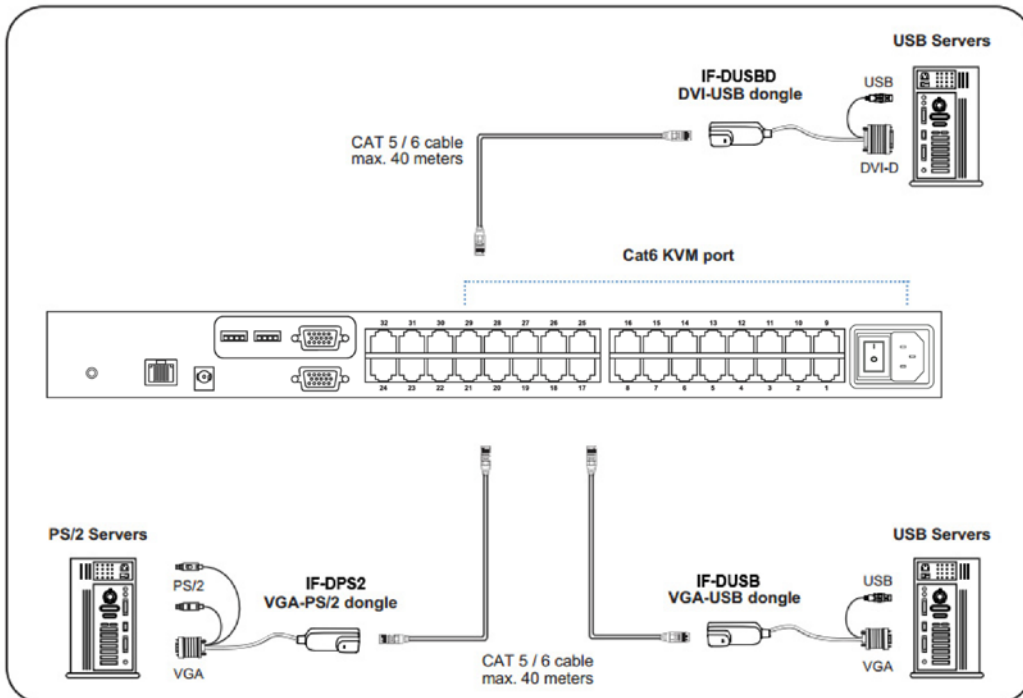

KVM PORT & CAT6 DONGLE CONNECTION

IF-DUSBD DVI-USB dongle

- To connect DVI-D connector to the computer's video card
- To connect USB connector to the computer's USB port

IF-DUSB VGA-USB dongle

- To connect DB-15 connector to the computer's video card
- To connect USB connector to the computer's USB port

IF-DPS2 VGA-PS/2 dongle

- To connect DB-15 connector to the computer's video card
- To connect PS/2 keyboard connector to the computer's keyboard port
- To connect PS/2 mouse connector to the computer's mouse port