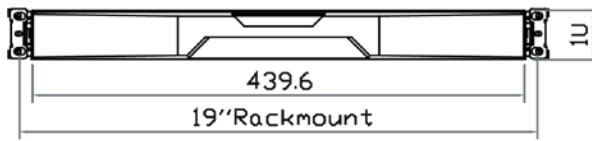

SPECIFICATIONS:

LCD Panel	
Diagonal size	20.1" TFT
Max. Resolution	1600 x 1200
Brightness (cd/m2)	300
Backlight	CCFL
Colors	16.7M
Contrast Ratio (typ)	800 : 1
Viewing Angle (H/V)	178° x 178°
Active area (mm)	408 x 306
MTBF (hrs)	45,000
Casing Color	Black ( RAL 9005 )
Weight ( Single console )	
Net	14.5 kgs (31.9 lbs)
Gross	22 kgs (48.4 lbs)
Environmental	
Operating	0 to 50°C Degree
Storage	-5 to 60°C Degree
Relative humidity	5-90%, non-condensing
Shock	10G acceleration ( 11 ms duration )
Vibration	5-500Hz 1G RMS random vibration
Regulatory	FCC, CE
Power	
Input	Auto-sensing 100 to 240VAC, 50 / 60Hz
Consumption	Max. 48 Watt, Standby 5 Watt
Product Dimensions ( Single console )	
Product	439.6 x 650 x 44 mm / 23.4 x 25.6 x 1.73 inch
Packing	595 x 860 x 140 mm / 23.4 x 33.9 x 5.5 in

## HOW TO USE THE DRAWER

- Hold the handle and slide out the drawer.

- Flip up the LCD to a suitable angle

- Operate the LCD console drawer.

## DIMENSION

Front View

Rear View

Side View

UNIT : mm  
1mm = 0.03937 inch

Top View