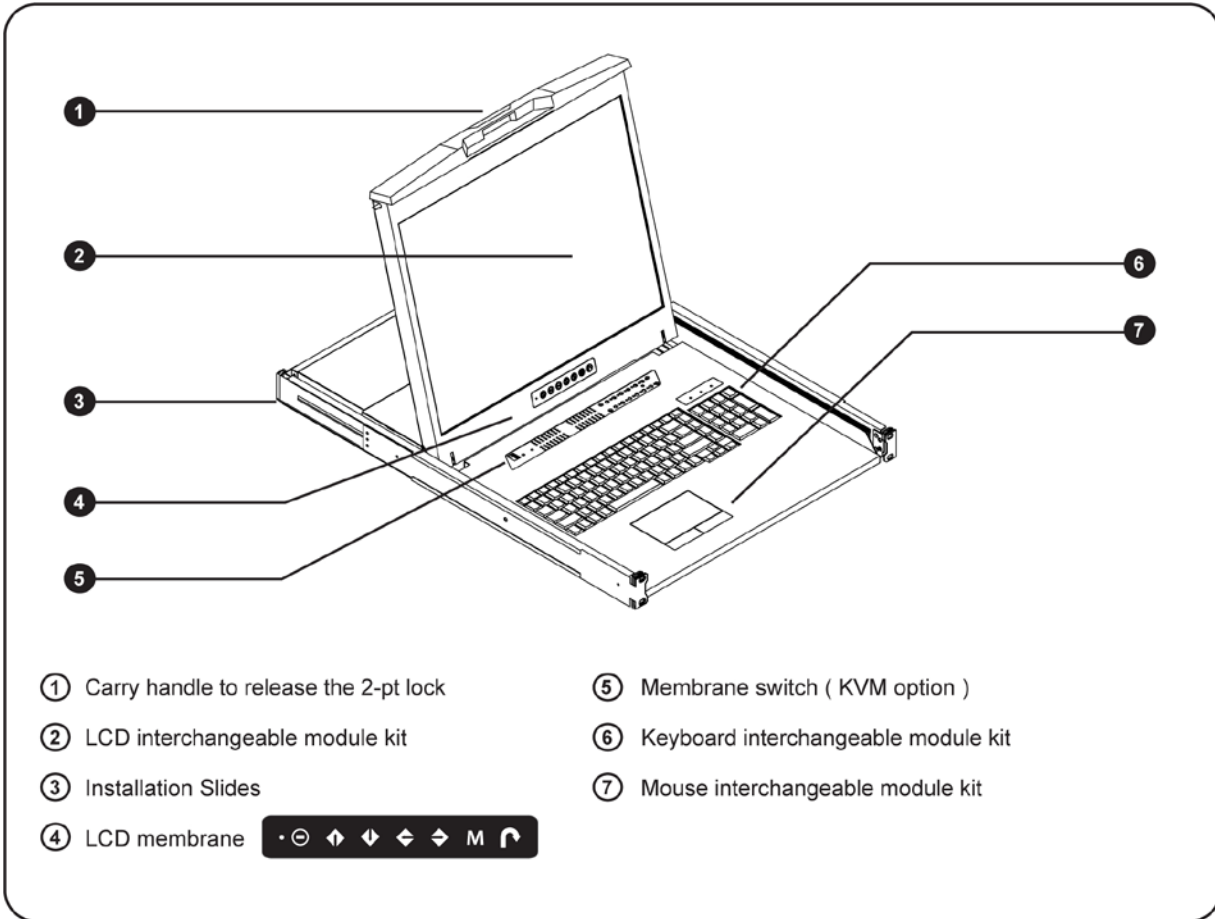

## HOW TO USE THE DRAWER

- Hold the handle and slide out the drawer.

- Flip up the LCD to a suitable angle

- Operate the LCD console drawer.

## STANDARD KEYBOARD

G keyboard integrated with touchpad

## STRUCTURE DIAGRAM