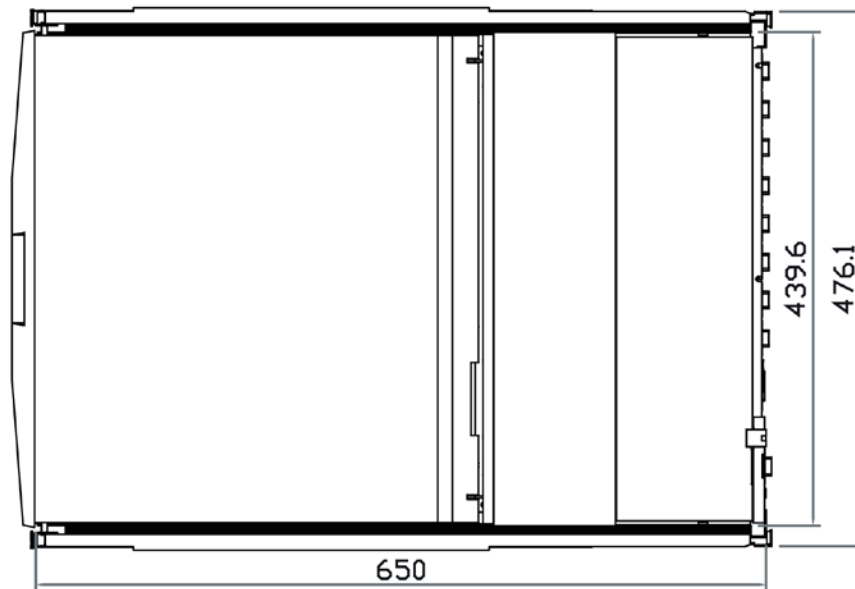

SPECIFICATIONS:

LCD Panel	
Diagonal size	20.1" TFT
Max. Resolution	1600 x 1200
Brightness (cd/m2)	300
Backlight	CCFL
Colors	16.7M
Contrast Ratio (typ)	800 : 1
Viewing Angle (H/V)	178° x 178°
Active area (mm)	408 x 306
MTBF (hrs)	45,000
Casing Color	Black ( RAL 9005 )
Weight ( Single console )	
Net	14.5 kgs (31.9 lbs)
Gross	22 kgs (48.4 lbs)
Environmental	
Operating	0 to 50°C Degree
Storage	-5 to 60°C Degree
Relative humidity	5-90%, non-condensing
Shock	10G acceleration ( 11 ms duration )
Vibration	5-500Hz 1G RMS random vibration
Regulatory	FCC, CE
Power	
Input	Auto-sensing 100 to 240VAC, 50 / 60Hz
Consumption	Max. 48 Watt, Standby 5 Watt
Product Dimensions ( Single console )	
Product	439.6 x 650 x 44 mm / 23.4 x 25.6 x 1.73 inch
Packing	595 x 860 x 140 mm / 23.4 x 33.9 x 5.5 in

## DIMENSION

Front View

Rear View

Side View

UNIT : mm  
1mm = 0.03937 inch

Top View