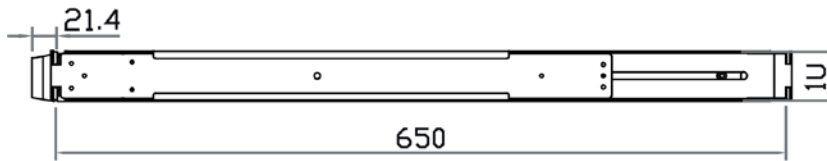

SPECIFICATIONS:

LCD Panel	
Diagonal size	20.1" TFT
Max. Resolution	1600 x 1200
Brightness (cd/m2)	300
Backlight	CCFL
Colors	16.7M
Contrast Ratio (typ)	800 : 1
Viewing Angle (H/V)	178° x 178°
Active area (mm)	408 x 306
MTBF (hrs)	45,000
Casing Color	Black ( RAL 9005 )
Weight ( Single console )	
Net	14.5 kgs (31.9 lbs)
Gross	22 kgs (48.4 lbs)
Environmental	
Operating	0 to 50°C Degree
Storage	-5 to 60°C Degree
Relative humidity	5-90%, non-condensing
Shock	10G acceleration ( 11 ms duration )
Vibration	5-500Hz 1G RMS random vibration
Regulatory	FCC, CE
Power	
Input	Auto-sensing 100 to 240VAC, 50 / 60Hz
Consumption	Max. 48 Watt, Standby 5 Watt
Product Dimensions ( Single console )	
Product	439.6 x 650 x 44 mm / 23.4 x 25.6 x 1.73 inch
Packing	595 x 860 x 140 mm / 23.4 x 33.9 x 5.5 in

## DIMENSION

Front View

Rear View

Side View

UNIT : mm  
1mm = 0.03937 inch

Top View