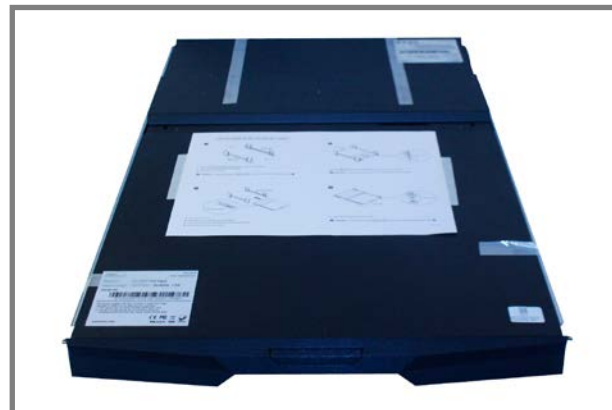

Model: NVP120C32e

FEATURES:

- 1U 20" LCD console drawer
- Ultra high resolution 1600 x 1200
- 104-key keyboard with touchpad
- Short depth design of 650mm(26 inch )Deep
- Enhanced aesthetics with molded front handle and two point lock

SPECIFICATIONS:

LCD Panel	
Diagonal size	20.1" TFT
Max. Resolution	1600 x 1200
Brightness (cd/m2)	300
Backlight	CCFL
Colors	16.7M
Contrast Ratio (typ)	800 : 1
Viewing Angle (H/V)	178° x 178°
Active area (mm)	408 x 306
MTBF (hrs)	45,000
Casing Color	Black ( RAL 9005 )
Weight ( Single console )	
Net	14.5 kgs (31.9 lbs)
Gross	22 kgs (48.4 lbs)
Environmental	
Operating	0 to 50°C Degree
Storage	-5 to 60°C Degree
Relative humidity	5-90%, non-condensing
Shock	10G acceleration ( 11 ms duration )
Vibration	5-500Hz 1G RMS random vibration
Regulatory	FCC, CE
Power	
Input	Auto-sensing 100 to 240VAC, 50 / 60Hz
Consumption	Max. 48 Watt, Standby 5 Watt
Product Dimensions ( Single console )	
Product	439.6 x 650 x 44 mm / 23.4 x 25.6 x 1.73 inch
Packing	595 x 860 x 140 mm / 23.4 x 33.9 x 5.5 in