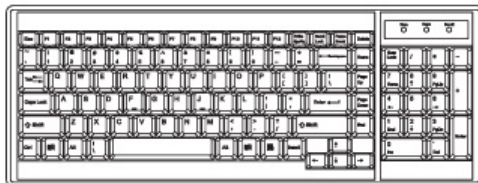

STANDARD KEYBOARD

G keyboard integrated with touchpad

Supporting layouts

America						
	United States					
EMEA						
	United Kingdom	Germany	France	Spain	Norway	
	Italy	Russia	Switzerland	Netherlands	Portugal	
	Asia					
	China	Japan	Korea	Arabia	Turkey