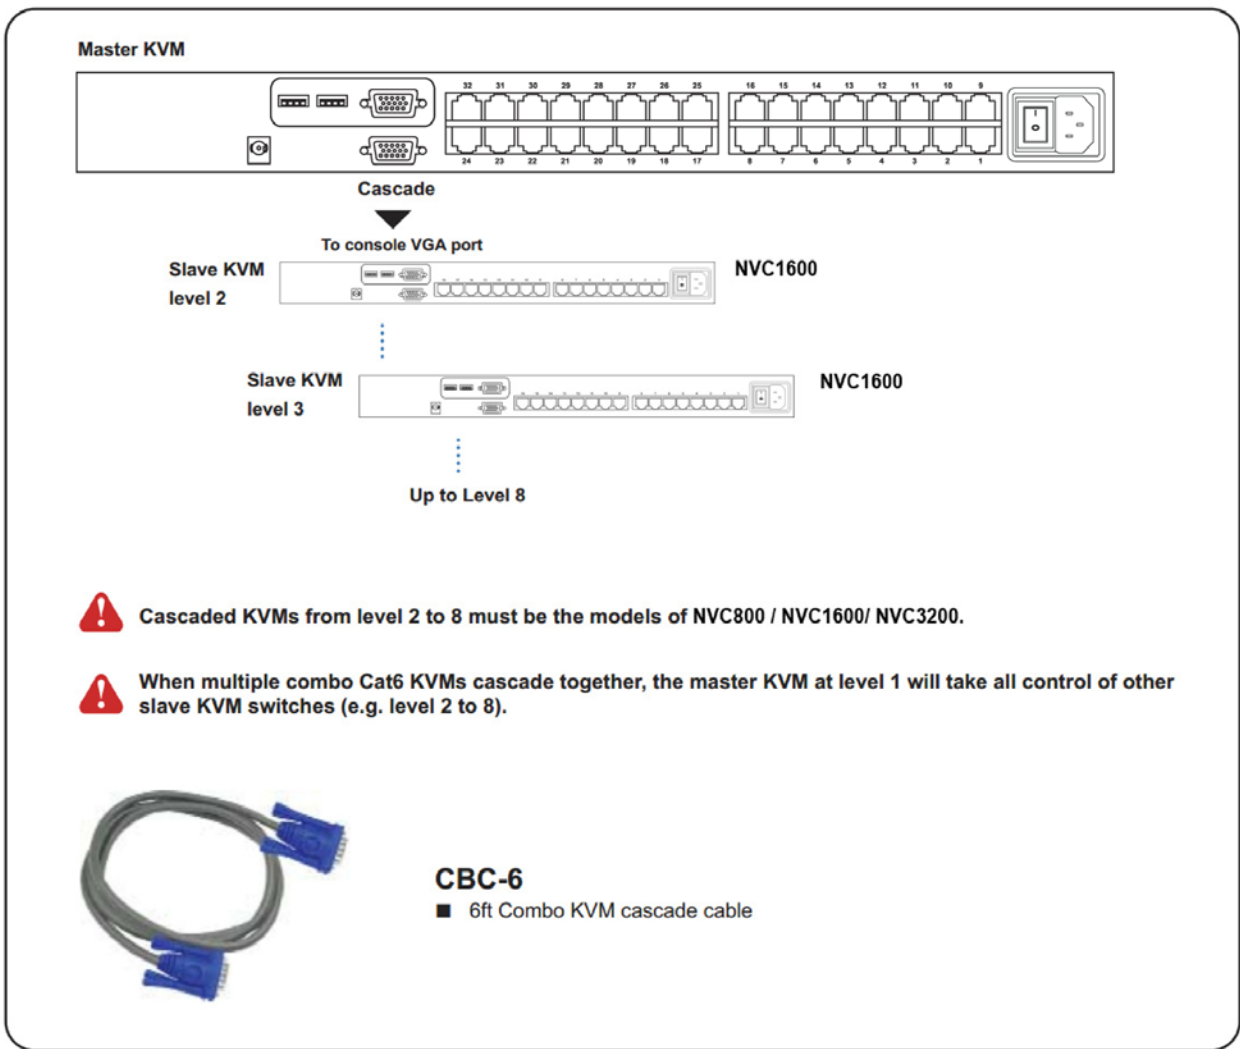

Cat6 Dongle	EDID Resolution Hard-coded	Resolutions Capable			
		4:3			16:10
		1024 x 768	1280 x 1024	1600 x 1200	1440 x 900
IF-DPS2	1600 x 1200	✓	✓	✓	✓*
IF-DUSB	1600 x 1200	✓	✓	✓	✓*
IF-DUSBD	1280 x 1024	✓	✓	✗	✗

* Requires the user to enable showing unsupported resolutions via the target computer's video adapter settings (effectively ignoring the DDC / EDID)

KVM CASCADE

- Cascade up to 8 levels, 256 servers
- Cascading multiple KVM with CBC-6 cascade cable