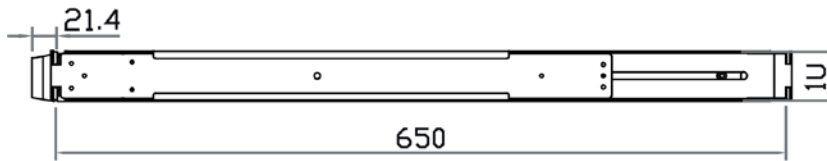

**SPECIFICATIONS:**

LCD Panel	
Diagonal size	20.1" TFT
Max. Resolution	1600 x 1200
Brightness (cd/m2)	300
Backlight	CCFL
Colors	16.7M
Contrast Ratio (typ)	800 : 1
Viewing Angle (H/V)	178° x 178°
Active area (mm)	408 x 306
MTBF (hrs)	45,000
Casing Color	Black ( RAL 9005 )
Weight ( Single console )	
Net	14.5 kgs (31.9 lbs)
Gross	22 kgs (48.4 lbs)
Environmental	
Operating	0 to 50°C Degree
Storage	-5 to 60°C Degree
Relative humidity	5-90%, non-condensing
Shock	10G acceleration ( 11 ms duration )
Vibration	5-500Hz 1G RMS random vibration
Regulatory	FCC, CE
Power	
Input	Auto-sensing 100 to 240VAC, 50 / 60Hz
Consumption	Max. 48 Watt, Standby 5 Watt
Product Dimensions ( Single console )	
Product	439.6 x 650 x 44 mm / 23.4 x 25.6 x 1.73 inch
Packing	595 x 860 x 140 mm / 23.4 x 33.9 x 5.5 in

## DIMENSION

Front View

Rear View

Side View

UNIT : mm  
1mm = 0.03937 inch

Top View