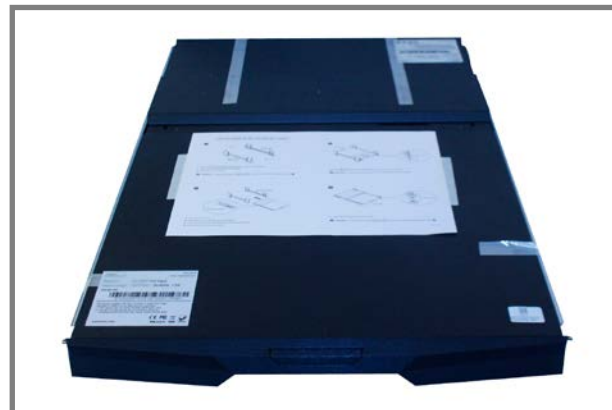

**SPECIFICATIONS:**

LCD Panel	
Diagonal size	20.1" TFT
Max. Resolution	1600 x 1200
Brightness (cd/m2)	300
Backlight	CCFL
Colors	16.7M
Contrast Ratio (typ)	800 : 1
Viewing Angle (H/V)	178° x 178°
Active area (mm)	408 x 306
MTBF (hrs)	45,000
Casing Color	Black ( RAL 9005 )
Weight ( Single console )	
Net	14.5 kgs (31.9 lbs)
Gross	22 kgs (48.4 lbs)
Environmental	
Operating	0 to 50°C Degree
Storage	-5 to 60°C Degree
Relative humidity	5-90%, non-condensing
Shock	10G acceleration ( 11 ms duration )
Vibration	5-500Hz 1G RMS random vibration
Regulatory	FCC, CE
Power	
Input	Auto-sensing 100 to 240VAC, 50 / 60Hz
Consumption	Max. 48 Watt, Standby 5 Watt
Product Dimensions ( Single console )	
Product	439.6 x 650 x 44 mm / 23.4 x 25.6 x 1.73 inch
Packing	595 x 860 x 140 mm / 23.4 x 33.9 x 5.5 in