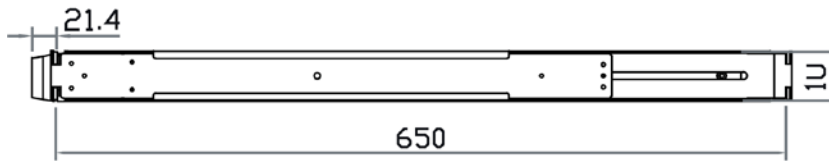

**SPECIFICATIONS:**

LCD Panel	
Diagonal size	20.1" TFT
Max. Resolution	1600 x 1200
Brightness (cd/m2)	300
Backlight	CCFL
Colors	16.7M
Contrast Ratio (typ)	800 : 1
Viewing Angle (H/V)	178° x 178°
Active area (mm)	408 x 306
MTBF (hrs)	45,000
Casing Color	Black ( RAL 9005 )
Weight ( Single console )	
Net	14.5 kgs (31.9 lbs)
Gross	22 kgs (48.4 lbs)
Environmental	
Operating	0 to 50°C Degree
Storage	-5 to 60°C Degree
Relative humidity	5-90%, non-condensing
Shock	10G acceleration ( 11 ms duration )
Vibration	5-500Hz 1G RMS random vibration
Regulatory	FCC, CE
Power	
Input	Auto-sensing 100 to 240VAC, 50 / 60Hz
Consumption	Max. 48 Watt, Standby 5 Watt
Product Dimensions ( Single console )	
Product	439.6 x 650 x 44 mm / 23.4 x 25.6 x 1.73 inch
Packing	595 x 860 x 140 mm / 23.4 x 33.9 x 5.5 in

## DIMENSION

Front View

Rear View

Side View

UNIT : mm  
1mm = 0.03937 inch

Top View