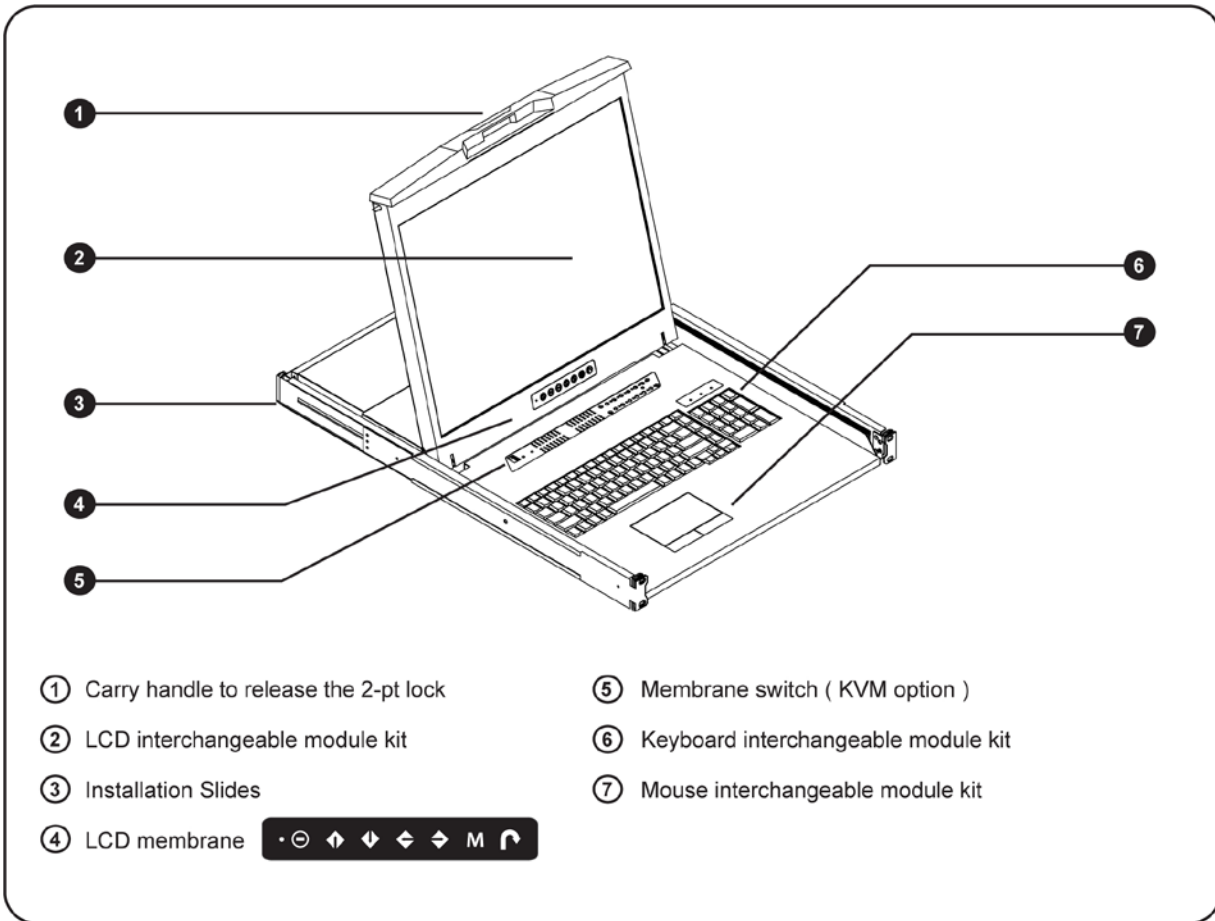

## HOW TO USE THE DRAWER

- Hold the handle and slide out the drawer.

- Flip up the LCD to a suitable angle

- Operate the LCD console drawer.

## STANDARD KEYBOARD

**Ge** G keyboard integrated with touchpad

## STRUCTURE DIAGRAM