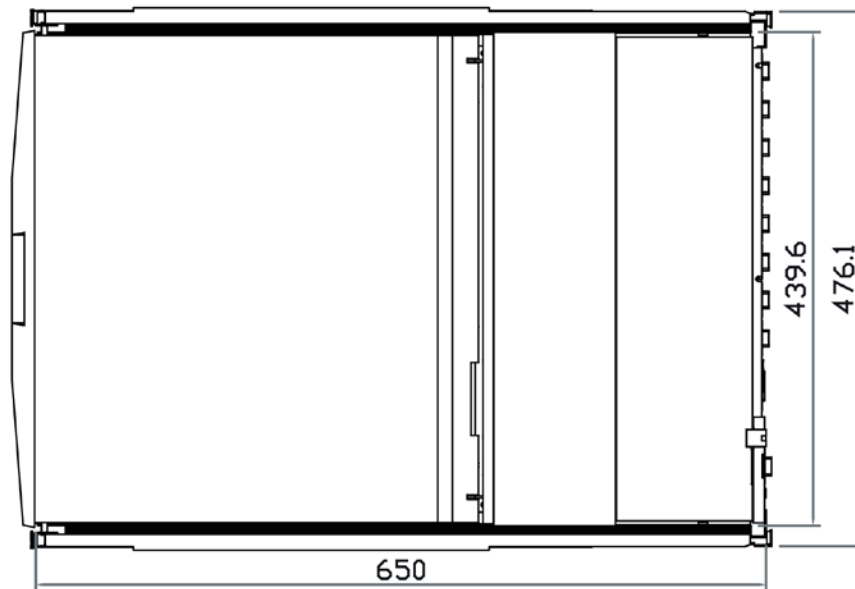

**SPECIFICATIONS:**

LCD Panel	
Diagonal size	20.1" TFT
Max. Resolution	1600 x 1200
Brightness (cd/m2)	300
Backlight	CCFL
Colors	16.7M
Contrast Ratio (typ)	800 : 1
Viewing Angle (H/V)	178° x 178°
Active area (mm)	408 x 306
MTBF (hrs)	45,000
Casing Color	Black ( RAL 9005 )
Weight ( Single console )	
Net	14.5 kgs (31.9 lbs)
Gross	22 kgs (48.4 lbs)
Environmental	
Operating	0 to 50°C Degree
Storage	-5 to 60°C Degree
Relative humidity	5-90%, non-condensing
Shock	10G acceleration ( 11 ms duration )
Vibration	5-500Hz 1G RMS random vibration
Regulatory	FCC, CE
Power	
Input	Auto-sensing 100 to 240VAC, 50 / 60Hz
Consumption	Max. 48 Watt, Standby 5 Watt
Product Dimensions ( Single console )	
Product	439.6 x 650 x 44 mm / 23.4 x 25.6 x 1.73 inch
Packing	595 x 860 x 140 mm / 23.4 x 33.9 x 5.5 in

## DIMENSION

Front View

Rear View

Side View

UNIT : mm  
1mm = 0.03937 inch

Top View