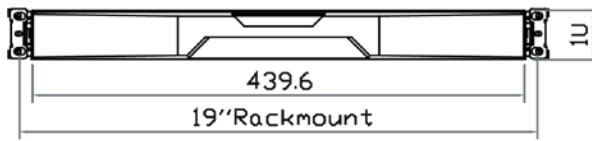

**SPECIFICATIONS:**

LCD Panel	
Diagonal size	20.1" TFT
Max. Resolution	1600 x 1200
Brightness (cd/m2)	300
Backlight	CCFL
Colors	16.7M
Contrast Ratio (typ)	800 : 1
Viewing Angle (H/V)	178° x 178°
Active area (mm)	408 x 306
MTBF (hrs)	45,000
Casing Color	Black ( RAL 9005 )
Weight ( Single console )	
Net	14.5 kgs (31.9 lbs)
Gross	22 kgs (48.4 lbs)
Environmental	
Operating	0 to 50°C Degree
Storage	-5 to 60°C Degree
Relative humidity	5-90%, non-condensing
Shock	10G acceleration ( 11 ms duration )
Vibration	5-500Hz 1G RMS random vibration
Regulatory	FCC, CE
Power	
Input	Auto-sensing 100 to 240VAC, 50 / 60Hz
Consumption	Max. 48 Watt, Standby 5 Watt
Product Dimensions ( Single console )	
Product	439.6 x 650 x 44 mm / 23.4 x 25.6 x 1.73 inch
Packing	595 x 860 x 140 mm / 23.4 x 33.9 x 5.5 in

## HOW TO USE THE DRAWER

- Hold the handle and slide out the drawer.

- Flip up the LCD to a suitable angle

- Operate the LCD console drawer.

## DIMENSION

Front View

Rear View

Side View

UNIT : mm  
1mm = 0.03937 inch

Top View