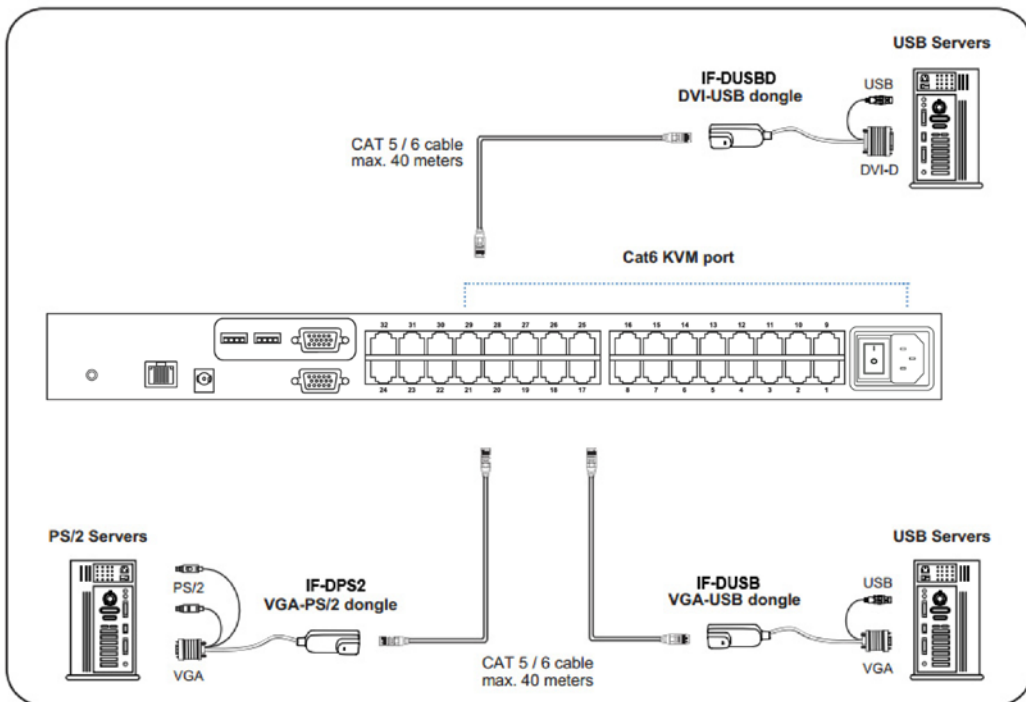

KVM PORT & CAT6 DONGLE CONNECTION

IF-DUSBD DVI-USB dongle

- To connect DVI-D connector to the computer's video card
- To connect USB connector to the computer's USB port

IF-DUSB VGA-USB dongle

- To connect DB-15 connector to the computer's video card
- To connect USB connector to the computer's USB port

IF-DPS2 VGA-PS/2 dongle

- To connect DB-15 connector to the computer's video card
- To connect PS/2 keyboard connector to the computer's keyboard port
- To connect PS/2 mouse connector to the computer's mouse port