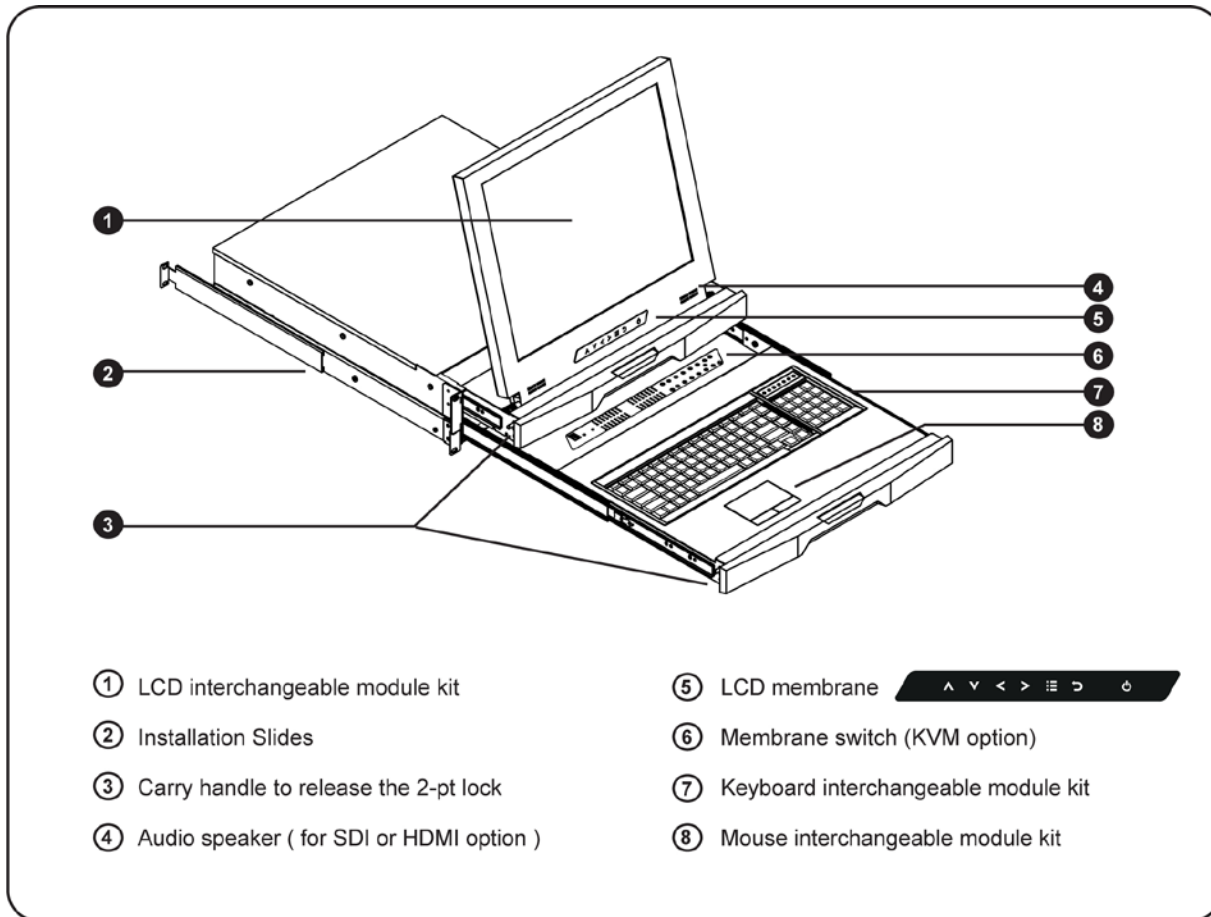

## SPECIFICATIONS:

LCD Panel	
Diagonal size	17" TFT
Max. Resolution	1280 x 1024
Brightness (cd/m2)	250
Backlight	CCFL
Colors	16.7M
Contrast Ratio (typ)	1000 : 1
Viewing Angle (H/V)	160° x 160°
Active area (mm)	338 x 270
MTBF (hrs)	50,000
Casing Color	Black ( RAL 9005 )
Weight ( Single console)	
Net	20.4 kgs (44.9 lbs)
Gross	24.8 kgs (54.6 lbs)
Environmental	
Operating	0 to 50°C Degree
Storage	-5 to 60°C Degree
Relative humidity	5~90%, non-condensing
Shock	10G acceleration ( 11 ms duration )
Vibration	5~500Hz 1G RMS random vibration
Regulatory	FCC, CE
Power	
Input	Auto-sensing 100 to 240VAC, 50 / 60Hz
Consumption	Max. 48 Watt, Standby 5 Watt
<b>Product Dimensions ( Single console )</b>	
Product	441.6 x 480 x 88 mm / 17.4 x 18.1 x 3.5 inch
Packing	585 x 620 x 190 mm / 23 x 24.4 x 7.5 inch
<b>Product Dimensions ( with KVM )</b>	
Product	441.6 x 480 x 88 mm / 17.4 x 18.9 x 3.5 inch
Packing	585 x 620 x 190 mm / 23 x 24.4 x 7.5 inch

## STANDARD KEYBOARD

e keyboard integrated with touchpad

b keyboard integrated with trackball

## STRUCTURE DIAGRAM