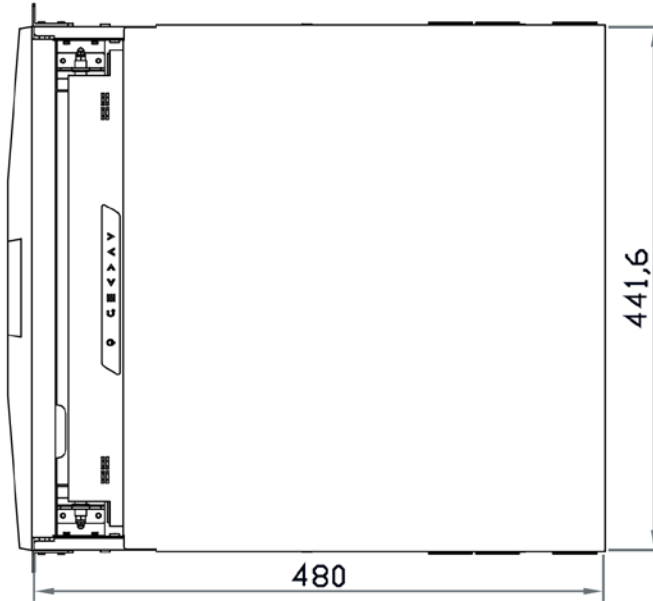

## SPECIFICATIONS:

LCD Panel	
Diagonal size	17" TFT
Max. Resolution	1280 x 1024
Brightness (cd/m2)	250
Backlight	CCFL
Colors	16.7M
Contrast Ratio (typ)	1000 : 1
Viewing Angle (H/V)	160° x 160°
Active area (mm)	338 x 270
MTBF (hrs)	50,000
Casing Color	Black ( RAL 9005 )
Weight ( Single console)	
Net	20.4 kgs (44.9 lbs)
Gross	24.8 kgs (54.6 lbs)
Environmental	
Operating	0 to 50°C Degree
Storage	-5 to 60°C Degree
Relative humidity	5~90%, non-condensing
Shock	10G acceleration ( 11 ms duration )
Vibration	5~500Hz 1G RMS random vibration
Regulatory	FCC, CE
Power	
Input	Auto-sensing 100 to 240VAC, 50 / 60Hz
Consumption	Max. 48 Watt, Standby 5 Watt
<b>Product Dimensions ( Single console )</b>	
Product	441.6 x 480 x 88 mm / 17.4 x 18.1 x 3.5 inch
Packing	585 x 620 x 190 mm / 23 x 24.4 x 7.5 inch
<b>Product Dimensions ( with KVM )</b>	
Product	441.6 x 480 x 88 mm / 17.4 x 18.9 x 3.5 inch
Packing	585 x 620 x 190 mm / 23 x 24.4 x 7.5 inch

## DIMENSION

Front View

Rear View

Side View

Top View

UNIT : mm  
1mm = 0.03937 inch