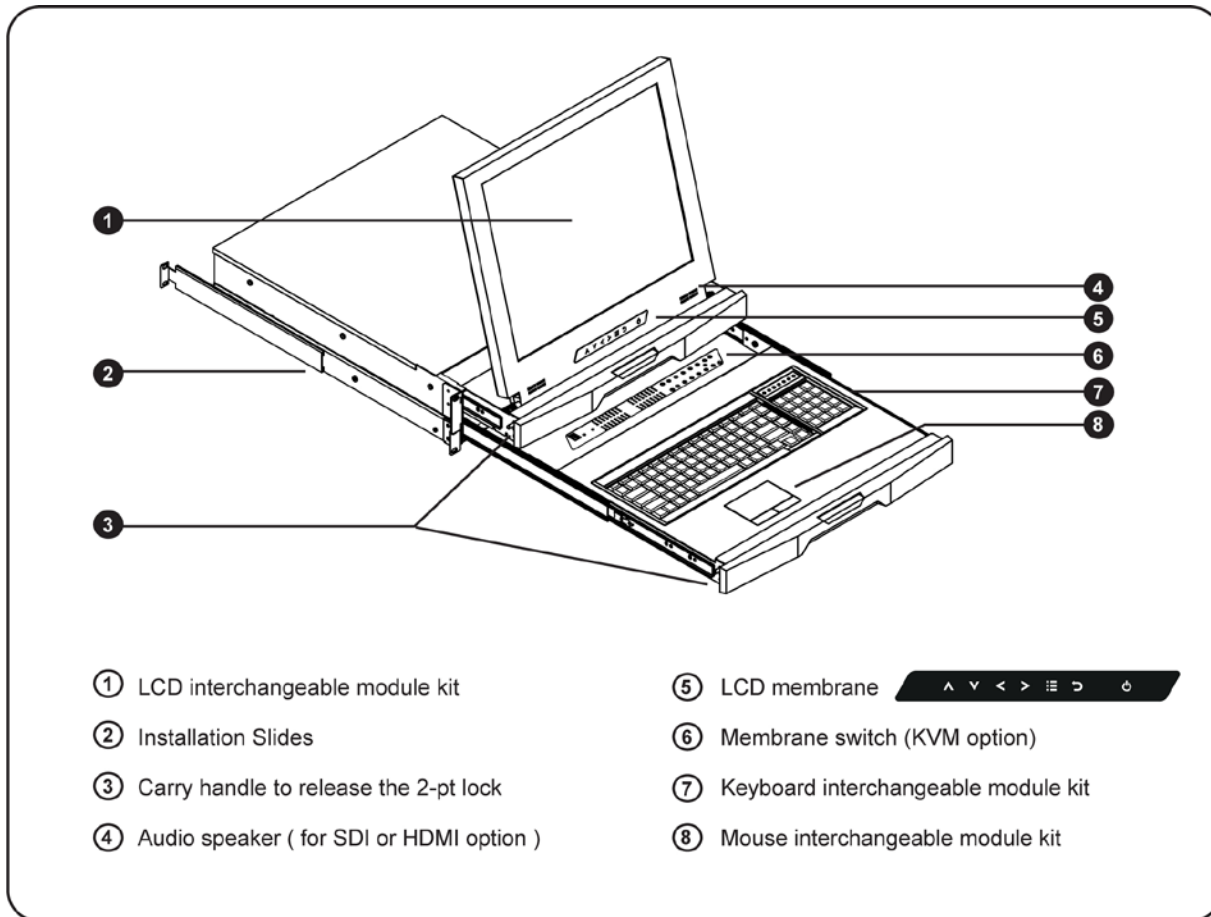

**SPECIFICATIONS:**

LCD Panel	
Diagonal size	17" TFT
Max. Resolution	1280 x 1024
Brightness (cd/m2)	250
Backlight	CCFL
Colors	16.7M
Contrast Ratio (typ)	1000 : 1
Viewing Angle (H/V)	160° x 160°
Active area (mm)	338 x 270
MTBF (hrs)	50,000
Casing Color	Black ( RAL 9005 )
Weight ( Single console)	
Net	20.4 kgs (44.9 lbs)
Gross	24.8 kgs (54.6 lbs)
Environmental	
Operating	0 to 50°C Degree
Storage	-5 to 60°C Degree
Relative humidity	5~90%, non-condensing
Shock	10G acceleration ( 11 ms duration )
Vibration	5~500Hz 1G RMS random vibration
Regulatory	FCC, CE
Power	
Input	Auto-sensing 100 to 240VAC, 50 / 60Hz
Consumption	Max. 48 Watt, Standby 5 Watt
<b>Product Dimensions ( Single console )</b>	
Product	441.6 x 480 x 88 mm / 17.4 x 18.1 x 3.5 inch
Packing	585 x 620 x 190 mm / 23 x 24.4 x 7.5 inch
<b>Product Dimensions ( with KVM )</b>	
Product	441.6 x 480 x 88 mm / 17.4 x 18.9 x 3.5 inch
Packing	585 x 620 x 190 mm / 23 x 24.4 x 7.5 inch

## STANDARD KEYBOARD

e keyboard integrated with touchpad

b keyboard integrated with trackball

## STRUCTURE DIAGRAM