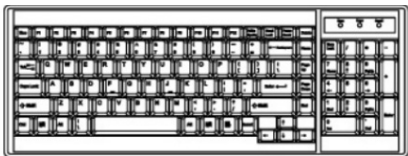

STANDARD KEYBOARD

e keyboard integrated with touchpad