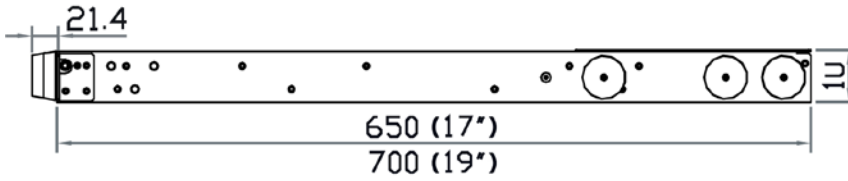

SPECIFICATIONS:

LCD Panel	
Diagonal size	17" TFT
Max. Resolution	1280 x 1024
Brightness (cd/m2)	250
Backlight	CCFL
Colors	16.7M
Contrast Ratio (typ)	1000 : 1
Viewing Angle (H/V)	160° x 160°
Active area (mm)	338 x 270
MTBF (hrs)	50,000
Signal Input	VGA
Casing Color	Black (RAL 9005)
Weight (Single console)	
Net	14.3 kgs (31.5 lbs)
Gross	19.1 kgs (42 lbs)
Environmental	
Operating	0 to 50°C Degree
Storage	-5 to 60°C Degree
Relative humidity	5~90%, non-condensing
Shock	10G acceleration (11 ms duration)
Vibration	5~500Hz 1G RMS random vibration
Regulatory	FCC, CE
Power	
Input	Auto-sensing 100 to 240VAC, 50 / 60Hz
Consumption	Max. 48 Watt, Standby 5 Watt
Product Dimensions (Single console)	
	442 x 650 x 44 mm / 17.4 x 18.1 x 1.73 inch
Packing Dimensions (Single console)	
	595 x 860 x 140 mm / 23.4 x 33.9 x 5.5 inch

DIMENSION

Front View

Rear View

Side View

UNIT : mm
1mm = 0.03937 inch

Top View

STANDARD KEYBOARD

G G keyboard