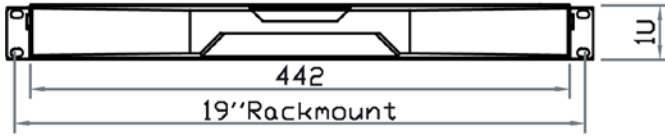

Model: NVP700CIP16e

FEATURES:

- 1U 17" LCD console drawer
- 104-key keyboard with a true optical mouse
- Short depth design of 650mm(26 inch) Deep
- Enhanced aesthetics with molded front handle and two point lock
- Combo interface either PS/2 or USB for single console

SPECIFICATIONS:

LCD Panel	
Diagonal size	17" TFT
Max. Resolution	1280 x 1024
Brightness (cd/m2)	250
Backlight	CCFL
Colors	16.7M
Contrast Ratio (typ)	1000 : 1
Viewing Angle (H/V)	160° x 160°
Active area (mm)	338 x 270
MTBF (hrs)	50,000
Signal Input	VGA
Casing Color	Black (RAL 9005)
Weight (Single console)	
Net	14.3 kgs (31.5 lbs)
Gross	19.1 kgs (42 lbs)
Environmental	
Operating	0 to 50°C Degree
Storage	-5 to 60°C Degree
Relative humidity	5~90%, non-condensing
Shock	10G acceleration (11 ms duration)
Vibration	5~500Hz 1G RMS random vibration
Regulatory	FCC, CE
Power	
Input	Auto-sensing 100 to 240VAC, 50 / 60Hz
Consumption	Max. 48 Watt, Standby 5 Watt
Product Dimensions (Single console)	
	442 x 650 x 44 mm / 17.4 x 18.1 x 1.73 inch
Packing Dimensions (Single console)	
	595 x 860 x 140 mm / 23.4 x 33.9 x 5.5 inch

DIMENSION

Front View

Rear View

Side View

UNIT : mm
1mm = 0.03937 inch

Top View

STANDARD KEYBOARD

G G keyboard