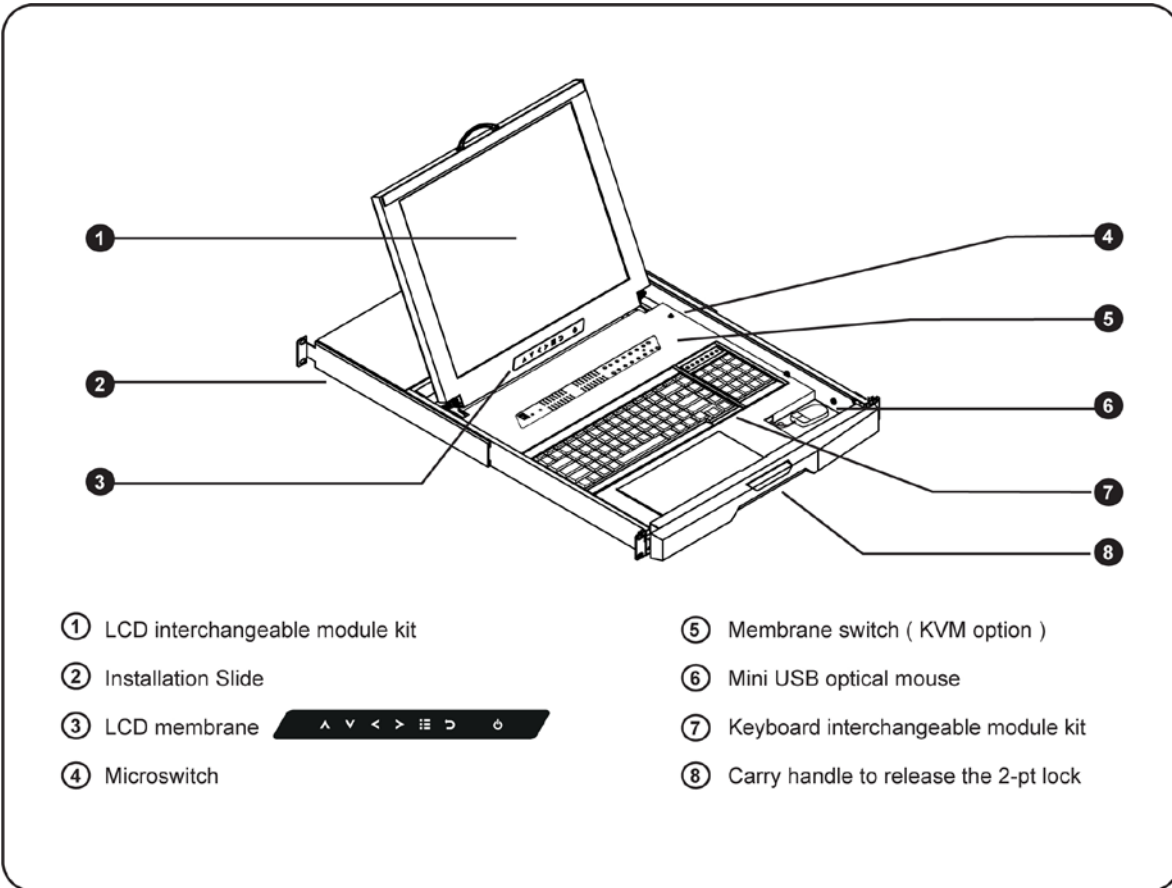

STRUCTURE DIAGRAM