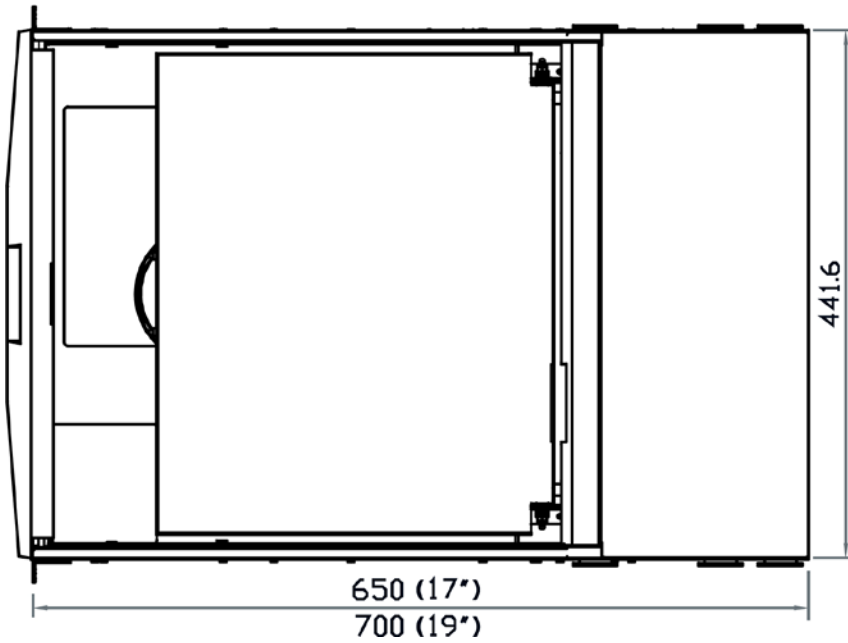

SPECIFICATIONS:

LCD Panel	
Diagonal size	17" TFT
Max. Resolution	1280 x 1024
Brightness (cd/m2)	250
Backlight	CCFL
Colors	16.7M
Contrast Ratio (typ)	1000 : 1
Viewing Angle (H/V)	160° x 160°
Active area (mm)	338 x 270
MTBF (hrs)	50,000
Signal Input	VGA
Casing Color	Black (RAL 9005)
Weight (Single console)	
Net	14.3 kgs (31.5 lbs)
Gross	19.1 kgs (42 lbs)
Environmental	
Operating	0 to 50°C Degree
Storage	-5 to 60°C Degree
Relative humidity	5~90%, non-condensing
Shock	10G acceleration (11 ms duration)
Vibration	5~500Hz 1G RMS random vibration
Regulatory	FCC, CE
Power	
Input	Auto-sensing 100 to 240VAC, 50 / 60Hz
Consumption	Max. 48 Watt, Standby 5 Watt
Product Dimensions (Single console)	
	442 x 650 x 44 mm / 17.4 x 18.1 x 1.73 inch
Packing Dimensions (Single console)	
	595 x 860 x 140 mm / 23.4 x 33.9 x 5.5 inch

DIMENSION

Front View

Rear View

Side View

UNIT : mm
1mm = 0.03937 inch

Top View

STANDARD KEYBOARD

G G keyboard