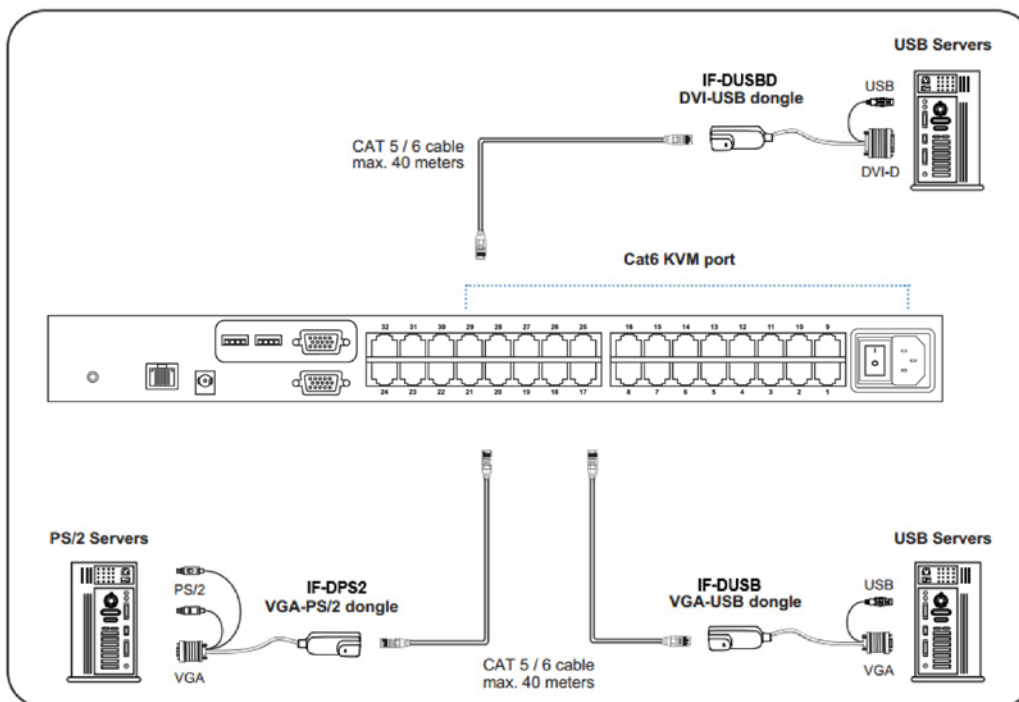

KVM PORT & CAT6 DONGLE CONNECTION

IF-DUSBD DVI-USB dongle

- To connect DVI-D connector to the computer's video card
- To connect USB connector to the computer's USB port

IF-DUSB VGA-USB dongle

- To connect DB-15 connector to the computer's video card
- To connect USB connector to the computer's USB port

IF-DPS2 VGA-PS/2 dongle

- To connect DB-15 connector to the computer's video card
- To connect PS/2 keyboard connector to the computer's keyboard port
- To connect PS/2 mouse connector to the computer's mouse port