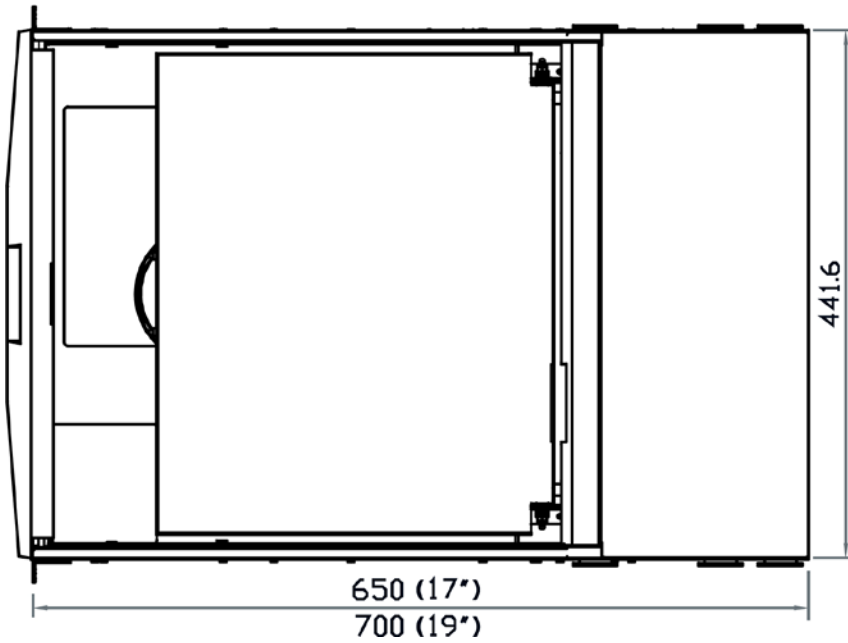

SPECIFICATIONS:

LCD Panel	
Diagonal size	19" TFT
Max. Resolution	1280 x 1024
Brightness (cd/m2)	250
Backlight	CCFL
Colors	16.7M
Contrast Ratio (typ)	1000 : 1
Viewing Angle (H/V)	160° x 160°
Active area (mm)	376 x 301
MTBF (hrs)	50,000
Signal Input	VGA
Casing Color	Black (RAL 9005)
Weight (Single console)	
Net	15.3 kgs (33.7 lbs)
Gross	20.1 kgs (44.2 lbs)
Environmental	
Operating	0 to 50°C Degree
Storage	-5 to 60°C Degree
Relative humidity	5~90%, non-condensing
Shock	10G acceleration (11 ms duration)
Vibration	5~500Hz 1G RMS random vibration
Regulatory	FCC, CE
Power	
Input	Auto-sensing 100 to 240VAC, 50 / 60Hz
Consumption	Max. 48 Watt, Standby 5 Watt
Product Dimensions (Single console)	
	442 x 700 x 44 mm / 17.4 x 27.6 x 1.73 inch
Packing Dimensions (Single console)	
	595 x 910 x 140 mm / 23.4 x 35.8 x 5.5 inch

DIMENSION

Front View

Rear View

Side View

UNIT : mm
1mm = 0.03937 inch

Top View

STANDARD KEYBOARD

G G keyboard