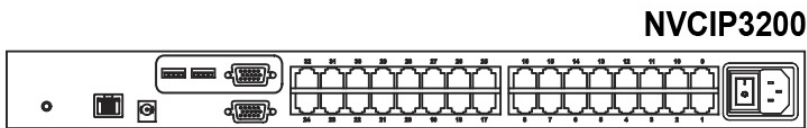

Matrix Cat6 IP KVM Benefits

- Combo Cat6 KVM with either 8, 16 or 32 ports in 1U
- Up to 40 meters between your servers & KVM ports
- IP remote access across the world wide web
- Cascade switches up to 8 levels & Mix switches between Cat6 & Combo DB-15 KVM
- Support DVI-USB, VGA-USB & VGA-PS/2 server interface
- Mix PS/2, USB & SUN with Multi-Platform switch capability

Switch Features & Options

- Multi lingual on screen display menu
- Advanced user profiles and configurable OSD hot key combinations
- Dual power with failover
- 12V, 24V and 48V DC Power options

KVM SPECIFICATIONS

■ KVM Port	
Number of ports:	8, 16 or 32
Connector:	RJ-45
Connectivity:	DVI-D / VGA connector dongle up to 40 meters (132 feet) via Cat6 / Cat5 cable
■ Local Console	
Graphic Connector:	1 x DB-15 VGA
Resolution:	Up to 1600 x 1200
Input device:	2 x USB type A for keyboard & mouse
Resolution support:	4:3 - max. 1600 x 1200 16:10 - max. 1440 x 900
■ IP Remote Console	
Connector:	RJ45 Ethernet
User management:	15-user login, 1 x active user
Network protocol:	DHCP / BOOTP / DNS
Security:	SSL v3, RSA, AES, HTTP / HTTPs, CSR
Resolution:	Up to 1600 x 1200
Browser:	IE, Firefox, Safari, Netscape
Resolution support:	4:3 - max. 1600 x 1200
■ Expansion:	Up to 256 servers by 8-level cascade
■ Compatibility	
Multi-platform:	Mix PCs, SUN and Mac G3 / G4 Mac / iMac
Support:	Windows 7 / Vista / 2003 / XP, Linux, Unix

■ Power	
Input:	Auto sensing 100 to 240VAC, 50 / 60 Hz OR AC / DC power adapter 12V@3.3A (optional)
Consumption:	Max. 24 Watt, Standby 5 Watt
■ Regulatory :	
Safety:	cUL, FCC & CE certified
Environment:	RoHS2 & REACH compliant
■ Environmental	
Operating:	0 to 50°C
Storage:	-5 to 60°C
Relative humidity:	90%, non-condensing
Shock:	50G peak acceleration (11ms, half-sine wave)
Vibration:	58-100Hz / 0.98G (11ms / cycle)
■ Product Information	
Dimension (W x D x H):	443 x 171 x 44 mm / 17.4 x 6.7 x 1.73 inch
Net weight:	3 kg / 6.5 lb
■ Packing Information	
Dimension (W x D x H):	500 x 400 x 90 mm / 19.7 x 15.7 x 3.5 inch
Gross weight:	5 kg / 11 lb