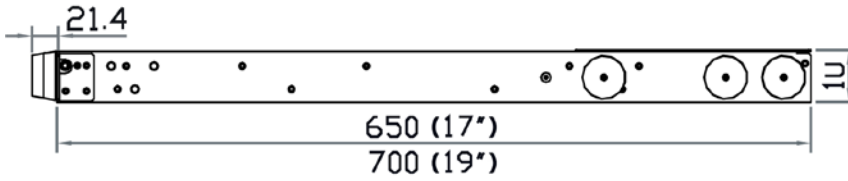

SPECIFICATIONS:

LCD Panel	
Diagonal size	19" TFT
Max. Resolution	1280 x 1024
Brightness (cd/m2)	250
Backlight	CCFL
Colors	16.7M
Contrast Ratio (typ)	1000 : 1
Viewing Angle (H/V)	160° x 160°
Active area (mm)	376 x 301
MTBF (hrs)	50,000
Signal Input	VGA
Casing Color	Black (RAL 9005)
Weight (Single console)	
Net	15.3 kgs (33.7 lbs)
Gross	20.1 kgs (44.2 lbs)
Environmental	
Operating	0 to 50°C Degree
Storage	-5 to 60°C Degree
Relative humidity	5~90%, non-condensing
Shock	10G acceleration (11 ms duration)
Vibration	5~500Hz 1G RMS random vibration
Regulatory	FCC, CE
Power	
Input	Auto-sensing 100 to 240VAC, 50 / 60Hz
Consumption	Max. 48 Watt, Standby 5 Watt
Product Dimensions (Single console)	
	442 x 700 x 44 mm / 17.4 x 27.6 x 1.73 inch
Packing Dimensions (Single console)	
	595 x 910 x 140 mm / 23.4 x 35.8 x 5.5 inch

DIMENSION

Front View

Rear View

Side View

UNIT : mm
1mm = 0.03937 inch

Top View

STANDARD KEYBOARD

G G keyboard