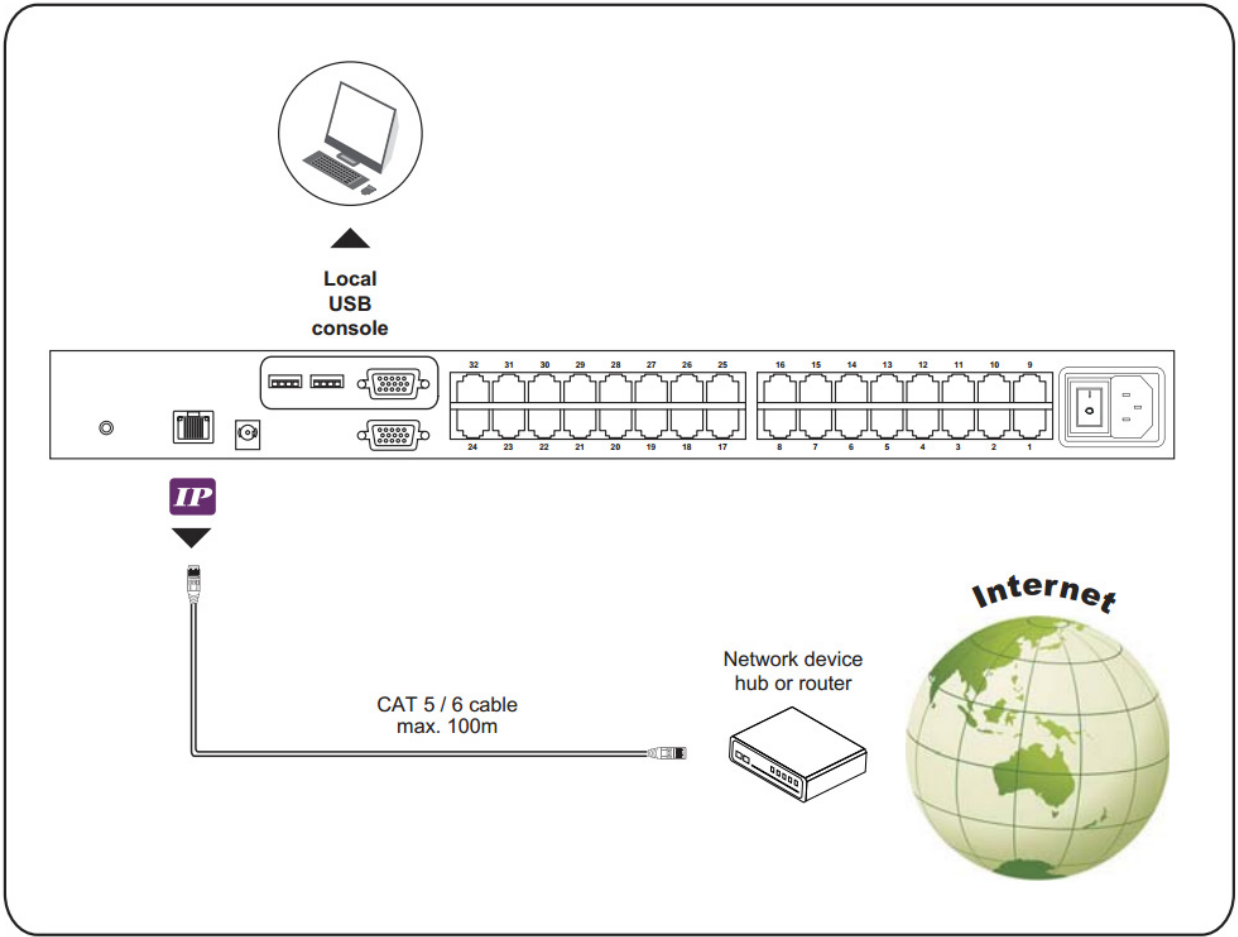

- To connect DB-15 connector to the computer's video card
- To connect USB connector to the computer's USB port

IF-DPS2 VGA-PS/2 dongle

- To connect DB-15 connector to the computer's video card
- To connect PS/2 keyboard connector to the computer's keyboard port
- To connect PS/2 mouse connector to the computer's mouse port

Cat6 Dongle	EDID Resolution Hard-coded	Resolutions Capable			
		4:3			16:10
		1024 x 768	1280 x 1024	1600 x 1200	1440 x 900
IF-DPS2	1600 x 1200	✓	✓	✓	✓*
IF-DUSB	1600 x 1200	✓	✓	✓	✓*
IF-DUSBD	1280 x 1024	✓	✓	✗	✗

* Requires the user to enable showing unsupported resolutions via the target computer's video adapter settings (effectively ignoring the DDC / EDID)

IP & LOCAL CONSOLE CONNECTION

Matrix Cat6 IP KVM Benefits