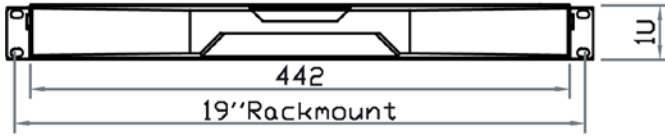

Model: NVP900CIP32e

FEATURES:

- 1U 19" LCD console drawer
- 104-key keyboard with a true optical mouse
- Short depth design of 700mm(28 inch) Deep
- Enhanced aesthetics with molded front handle and two point lock
- Combo interface either PS/2 or USB for single console

SPECIFICATIONS:

LCD Panel	
Diagonal size	19" TFT
Max. Resolution	1280 x 1024
Brightness (cd/m2)	250
Backlight	CCFL
Colors	16.7M
Contrast Ratio (typ)	1000 : 1
Viewing Angle (H/V)	160° x 160°
Active area (mm)	376 x 301
MTBF (hrs)	50,000
Signal Input	VGA
Casing Color	Black (RAL 9005)
Weight (Single console)	
Net	15.3 kgs (33.7 lbs)
Gross	20.1 kgs (44.2 lbs)
Environmental	
Operating	0 to 50°C Degree
Storage	-5 to 60°C Degree
Relative humidity	5~90%, non-condensing
Shock	10G acceleration (11 ms duration)
Vibration	5~500Hz 1G RMS random vibration
Regulatory	FCC, CE
Power	
Input	Auto-sensing 100 to 240VAC, 50 / 60Hz
Consumption	Max. 48 Watt, Standby 5 Watt
Product Dimensions (Single console)	
	442 x 700 x 44 mm / 17.4 x 27.6 x 1.73 inch
Packing Dimensions (Single console)	
	595 x 910 x 140 mm / 23.4 x 35.8 x 5.5 inch

DIMENSION

Front View

Rear View

Side View

UNIT : mm
1mm = 0.03937 inch

Top View

STANDARD KEYBOARD

G G keyboard