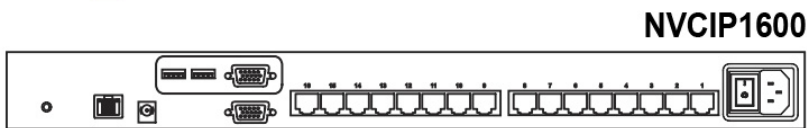

Matrix Cat6 IP KVM Benefits

- Combo Cat6 KVM with either 8, 16 or 32 ports in 1U
- Up to 40 meters between your servers & KVM ports
- IP remote access across the world wide web
- Cascade switches up to 8 levels & Mix switches between Cat6 & Combo DB-15 KVM
- Support DVI-USB, VGA-USB & VGA-PS/2 server interface
- Mix PS/2, USB & SUN with Multi-Platform switch capability

Switch Features & Options

- Multi lingual on screen display menu
- Advanced user profiles and configurable OSD hot key combinations
- Dual power with failover
- 12V, 24V and 48V DC Power options

KVM SPECIFICATIONS

■ KVM Port	
Number of ports:	8, 16 or 32
Connector:	RJ-45
Connectivity:	DVI-D / VGA connector dongle up to 40 meters (132 feet) via Cat6 / Cat5 cable
■ Local Console	
Graphic Connector:	1 x DB-15 VGA
Resolution:	Up to 1600 x 1200
Input device:	2 x USB type A for keyboard & mouse
Resolution support:	4:3 - max. 1600 x 1200 16:10 - max. 1440 x 900
■ IP Remote Console	
Connector:	RJ45 Ethernet
User management:	15-user login, 1 x active user
Network protocol:	DHCP / BOOTP / DNS
Security:	SSL v3, RSA, AES, HTTP / HTTPs, CSR
Resolution:	Up to 1600 x 1200
Browser:	IE, Firefox, Safari, Netscape
Resolution support:	4:3 - max. 1600 x 1200
■ Expansion:	Up to 256 servers by 8-level cascade
■ Compatibility	
Multi-platform:	Mix PCs, SUN and Mac G3 / G4 Mac / iMac
Support:	Windows 7 / Vista / 2003 / XP, Linux, Unix

■ Power	
Input:	Auto sensing 100 to 240VAC, 50 / 60 Hz OR AC / DC power adapter 12V@3.3A (optional)
Consumption:	Max. 24 Watt, Standby 5 Watt
■ Regulatory :	
Safety:	cUL, FCC & CE certified
Environment:	RoHS2 & REACH compliant
■ Environmental	
Operating:	0 to 50°C
Storage:	-5 to 60°C
Relative humidity:	90%, non-condensing
Shock:	50G peak acceleration (11ms, half-sine wave)
Vibration:	58-100Hz / 0.98G (11ms / cycle)
■ Product Information	
Dimension (W x D x H):	443 x 171 x 44 mm / 17.4 x 6.7 x 1.73 inch
Net weight:	3 kg / 6.5 lb
■ Packing Information	
Dimension (W x D x H):	500 x 400 x 90 mm / 19.7 x 15.7 x 3.5 inch
Gross weight:	5 kg / 11 lb