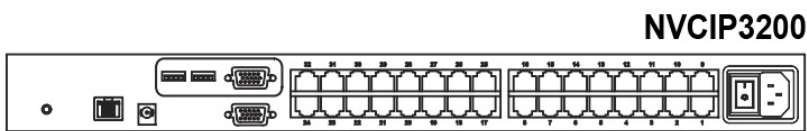

Matrix Cat6 IP KVM Benefits

- Combo Cat6 KVM with either 8, 16 or 32 ports in 1U
- Up to 40 meters between your servers & KVM ports
- IP remote access across the world wide web
- Cascade switches up to 8 levels & Mix switches between Cat6 & Combo DB-15 KVM
- Support DVI-USB, VGA-USB & VGA-PS/2 server interface
- Mix PS/2, USB & SUN with Multi-Platform switch capability

Switch Features & Options

- Multi lingual on screen display menu
- Advanced user profiles and configurable OSD hot key combinations
- Dual power with failover
- 12V, 24V and 48V DC Power options

KVM SPECIFICATIONS

■ KVM Port	
Number of ports:	8, 16 or 32
Connector:	RJ-45
Connectivity:	DVI-D / VGA connector dangle up to 40 meters (132 feet) via Cat6 / Cat5 cable
■ Local Console	
Graphic Connector:	1 x DB-15 VGA
Resolution:	Up to 1600 x 1200
Input device:	2 x USB type A for keyboard & mouse
Resolution support:	4:3 - max. 1600 x 1200 16:10 - max. 1440 x 900
■ IP Remote Console	
Connector:	RJ45 Ethernet
User management:	15-user login, 1 x active user
Network protocol:	DHCP / BOOTP / DNS
Security:	SSL v3, RSA, AES, HTTP / HTTPs, CSR
Resolution:	Up to 1600 x 1200
Browser:	IE, Firefox, Safari, Netscape
Resolution support:	4:3 - max. 1600 x 1200
■ Expansion:	Up to 256 servers by 8-level cascade
■ Compatibility	
Multi-platform:	Mix PCs, SUN and Mac G3 / G4 Mac / iMac
Support:	Windows 7 / Vista / 2003 / XP, Linux, Unix

■ Power	
Input:	Auto sensing 100 to 240VAC, 50 / 60 Hz OR AC / DC power adapter 12V@3.3A (optional)
Consumption:	Max. 24 Watt, Standby 5 Watt
■ Regulatory :	
Safety:	cUL, FCC & CE certified
Environment:	RoHS2 & REACH compliant
■ Environmental	
Operating:	0 to 50°C
Storage:	-5 to 60°C
Relative humidity:	90%, non-condensing
Shock:	50G peak acceleration (11ms, half-sine wave)
Vibration:	58-100Hz / 0.98G (11ms / cycle)
■ Product Information	
Dimension (W x D x H):	443 x 171 x 44 mm / 17.4 x 6.7 x 1.73 inch
Net weight:	3 kg / 6.5 lb
■ Packing Information	
Dimension (W x D x H):	500 x 400 x 90 mm / 19.7 x 15.7 x 3.5 inch
Gross weight:	5 kg / 11 lb