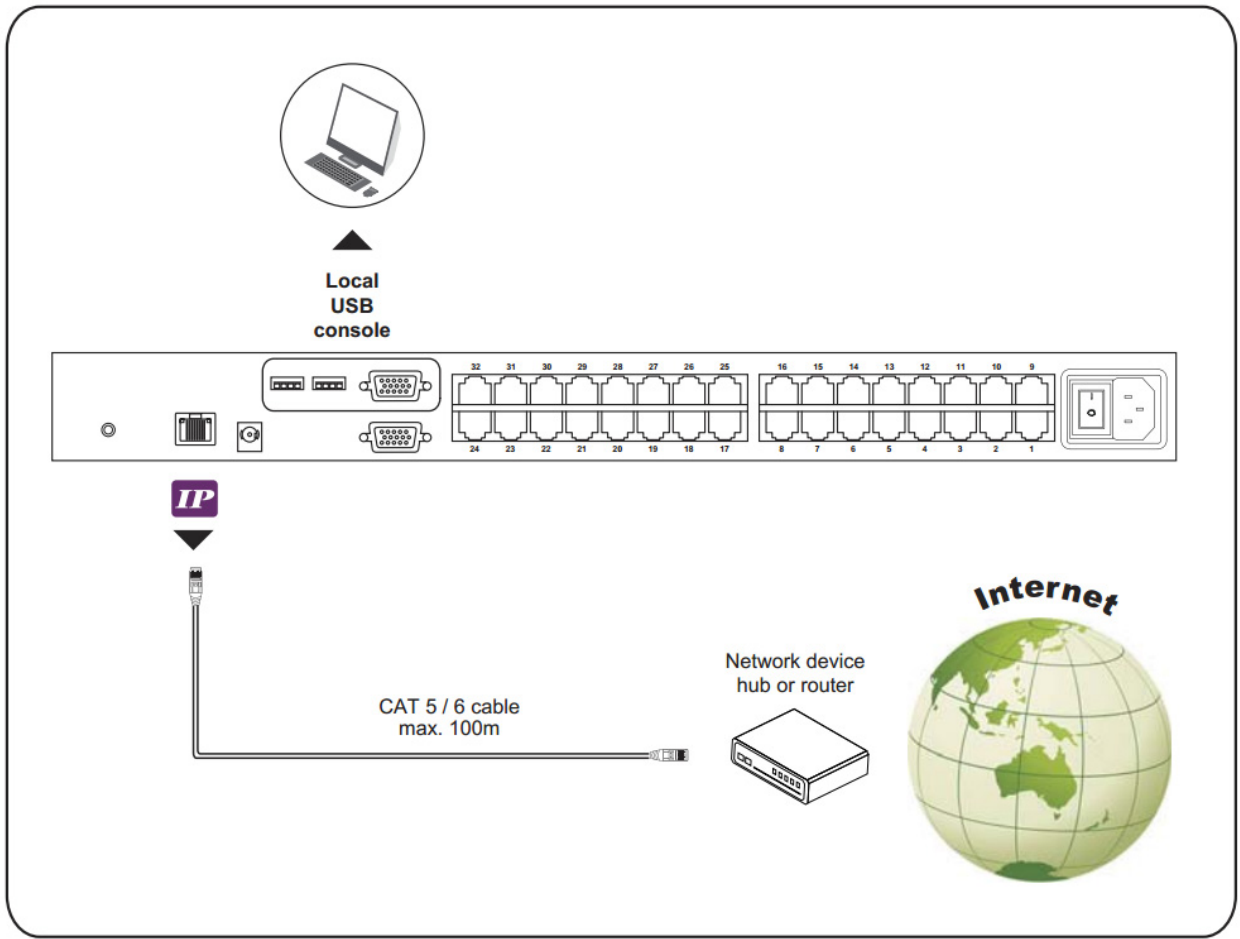

- To connect DB-15 connector to the computer's video card
- To connect USB connector to the computer's USB port

IF-DPS2 VGA-PS/2 dongle

- To connect DB-15 connector to the computer's video card
- To connect PS/2 keyboard connector to the computer's keyboard port
- To connect PS/2 mouse connector to the computer's mouse port

Cat6 Dongle	EDID Resolution Hard-coded	Resolutions Capable			
		4:3			16:10
		1024 x 768	1280 x 1024	1600 x 1200	1440 x 900
IF-DPS2	1600 x 1200	✓	✓	✓	✓*
IF-DUSB	1600 x 1200	✓	✓	✓	✓*
IF-DUSBD	1280 x 1024	✓	✓	✗	✗

* Requires the user to enable showing unsupported resolutions via the target computer's video adapter settings (effectively ignoring the DDC / EDID)

IP & LOCAL CONSOLE CONNECTION

Matrix Cat6 IP KVM Benefits