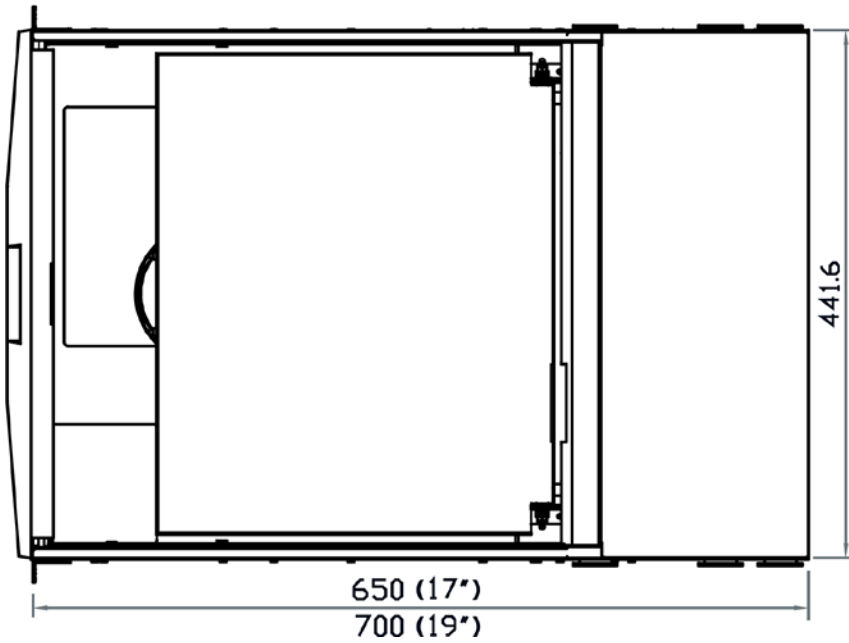

SPECIFICATIONS:

LCD Panel	
Diagonal size	19" TFT
Max. Resolution	1280 x 1024
Brightness (cd/m2)	250
Backlight	CCFL
Colors	16.7M
Contrast Ratio (typ)	1000 : 1
Viewing Angle (H/V)	160° x 160°
Active area (mm)	376 x 301
MTBF (hrs)	50,000
Signal Input	VGA
Casing Color	Black (RAL 9005)
Weight (Single console)	
Net	15.3 kgs (33.7 lbs)
Gross	20.1 kgs (44.2 lbs)
Environmental	
Operating	0 to 50°C Degree
Storage	-5 to 60°C Degree
Relative humidity	5~90%, non-condensing
Shock	10G acceleration (11 ms duration)
Vibration	5~500Hz 1G RMS random vibration
Regulatory	FCC, CE
Power	
Input	Auto-sensing 100 to 240VAC, 50 / 60Hz
Consumption	Max. 48 Watt, Standby 5 Watt
Product Dimensions (Single console)	
	442 x 700 x 44 mm / 17.4 x 27.6 x 1.73 inch
Packing Dimensions (Single console)	
	595 x 910 x 140 mm / 23.4 x 35.8 x 5.5 inch

DIMENSION

Front View

Rear View

Side View

UNIT : mm
1mm = 0.03937 inch

Top View

STANDARD KEYBOARD

G G keyboard