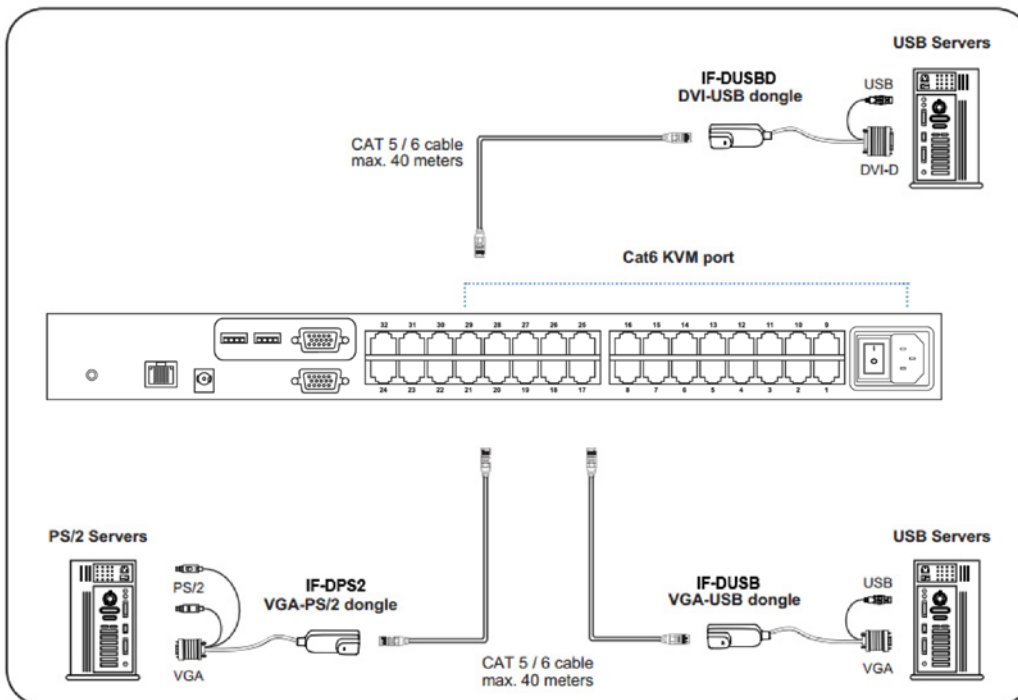

KVM PORT & CAT6 DONGLE CONNECTION

IF-DUSBD DVI-USB dongle

- To connect DVI-D connector to the computer's video card
- To connect USB connector to the computer's USB port

IF-DUSB VGA-USB dongle

- To connect DB-15 connector to the computer's video card
- To connect USB connector to the computer's USB port

IF-DPS2 VGA-PS/2 dongle

- To connect DB-15 connector to the computer's video card
- To connect PS/2 keyboard connector to the computer's keyboard port
- To connect PS/2 mouse connector to the computer's mouse port