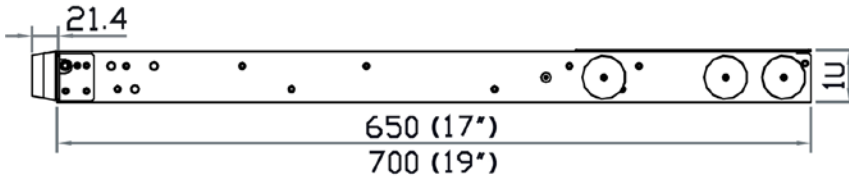

SPECIFICATIONS:

LCD Panel	
Diagonal size	19" TFT
Max. Resolution	1280 x 1024
Brightness (cd/m2)	250
Backlight	CCFL
Colors	16.7M
Contrast Ratio (typ)	1000 : 1
Viewing Angle (H/V)	160° x 160°
Active area (mm)	376 x 301
MTBF (hrs)	50,000
Signal Input	VGA
Casing Color	Black (RAL 9005)
Weight (Single console)	
Net	15.3 kgs (33.7 lbs)
Gross	20.1 kgs (44.2 lbs)
Environmental	
Operating	0 to 50°C Degree
Storage	-5 to 60°C Degree
Relative humidity	5~90%, non-condensing
Shock	10G acceleration (11 ms duration)
Vibration	5~500Hz 1G RMS random vibration
Regulatory	FCC, CE
Power	
Input	Auto-sensing 100 to 240VAC, 50 / 60Hz
Consumption	Max. 48 Watt, Standby 5 Watt
Product Dimensions (Single console)	
	442 x 700 x 44 mm / 17.4 x 27.6 x 1.73 inch
Packing Dimensions (Single console)	
	595 x 910 x 140 mm / 23.4 x 35.8 x 5.5 inch

DIMENSION

Front View

Rear View

Side View

UNIT : mm
1mm = 0.03937 inch

Top View

STANDARD KEYBOARD

G G keyboard