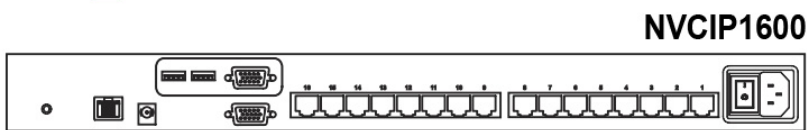

Matrix Cat6 IP KVM Benefits

- Combo Cat6 KVM with either 8, 16 or 32 ports in 1U
- Up to 40 meters between your servers & KVM ports
- IP remote access across the world wide web
- Cascade switches up to 8 levels & Mix switches between Cat6 & Combo DB-15 KVM
- Support DVI-USB, VGA-USB & VGA-PS/2 server interface
- Mix PS/2, USB & SUN with Multi-Platform switch capability

Switch Features & Options

- Multi lingual on screen display menu
- Advanced user profiles and configurable OSD hot key combinations
- Dual power with failover
- 12V, 24V and 48V DC Power options

KVM SPECIFICATIONS

■ KVM Port	
Number of ports:	8, 16 or 32
Connector:	RJ-45
Connectivity:	DVI-D / VGA connector dangle up to 40 meters (132 feet) via Cat6 / Cat5 cable
■ Local Console	
Graphic Connector:	1 x DB-15 VGA
Resolution:	Up to 1600 x 1200
Input device:	2 x USB type A for keyboard & mouse
Resolution support:	4:3 - max. 1600 x 1200 16:10 - max. 1440 x 900
■ IP Remote Console	
Connector:	RJ45 Ethernet
User management:	15-user login, 1 x active user
Network protocol:	DHCP / BOOTP / DNS
Security:	SSL v3, RSA, AES, HTTP / HTTPs, CSR
Resolution:	Up to 1600 x 1200
Browser:	IE, Firefox, Safari, Netscape
Resolution support:	4:3 - max. 1600 x 1200
■ Expansion:	Up to 256 servers by 8-level cascade
■ Compatibility	
Multi-platform:	Mix PCs, SUN and Mac G3 / G4 Mac / iMac
Support:	Windows 7 / Vista / 2003 / XP, Linux, Unix

■ Power	
Input:	Auto sensing 100 to 240VAC, 50 / 60 Hz OR AC / DC power adapter 12V@3.3A (optional)
Consumption:	Max. 24 Watt, Standby 5 Watt
■ Regulatory :	
Safety:	cUL, FCC & CE certified
Environment:	RoHS2 & REACH compliant
■ Environmental	
Operating:	0 to 50°C
Storage:	-5 to 60°C
Relative humidity:	90%, non-condensing
Shock:	50G peak acceleration (11ms, half-sine wave)
Vibration:	58-100Hz / 0.98G (11ms / cycle)
■ Product Information	
Dimension (W x D x H):	443 x 171 x 44 mm / 17.4 x 6.7 x 1.73 inch
Net weight:	3 kg / 6.5 lb
■ Packing Information	
Dimension (W x D x H):	500 x 400 x 90 mm / 19.7 x 15.7 x 3.5 inch
Gross weight:	5 kg / 11 lb