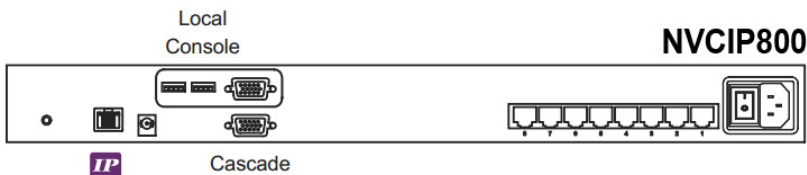

Matrix Cat6 IP KVM Benefits

- Combo Cat6 KVM with either 8, 16 or 32 ports in 1U
- Up to 40 meters between your servers & KVM ports
- IP remote access across the world wide web
- Cascade switches up to 8 levels & Mix switches between Cat6 & Combo DB-15 KVM
- Support DVI-USB, VGA-USB & VGA-PS/2 server interface
- Mix PS/2, USB & SUN with Multi-Platform switch capability

Switch Features & Options

- Multi lingual on screen display menu
- Advanced user profiles and configurable OSD hot key combinations
- Dual power with failover
- 12V, 24V and 48V DC Power options

KVM SPECIFICATIONS

■ KVM Port	
Number of ports:	8, 16 or 32
Connector:	RJ-45
Connectivity:	DVI-D / VGA connector dangle up to 40 meters (132 feet) via Cat6 / Cat5 cable
■ Local Console	
Graphic Connector:	1 x DB-15 VGA
Resolution:	Up to 1600 x 1200
Input device:	2 x USB type A for keyboard & mouse
Resolution support:	4:3 - max. 1600 x 1200 16:10 - max. 1440 x 900
■ IP Remote Console	
Connector:	RJ45 Ethernet
User management:	15-user login, 1 x active user
Network protocol:	DHCP / BOOTP / DNS
Security:	SSL v3, RSA, AES, HTTP / HTTPs, CSR
Resolution:	Up to 1600 x 1200
Browser:	IE, Firefox, Safari, Netscape
Resolution support:	4:3 - max. 1600 x 1200
■ Expansion:	Up to 256 servers by 8-level cascade
■ Compatibility	
Multi-platform:	Mix PCs, SUN and Mac G3 / G4 Mac / iMac
Support:	Windows 7 / Vista / 2003 / XP, Linux, Unix

■ Power	
Input:	Auto sensing 100 to 240VAC, 50 / 60 Hz OR AC / DC power adapter 12V@3.3A (optional)
Consumption:	Max. 24 Watt, Standby 5 Watt
■ Regulatory :	
Safety:	cUL, FCC & CE certified
Environment:	RoHS2 & REACH compliant
■ Environmental	
Operating:	0 to 50°C
Storage:	-5 to 60°C
Relative humidity:	90%, non-condensing
Shock:	50G peak acceleration (11ms, half-sine wave)
Vibration:	58-100Hz / 0.98G (11ms / cycle)
■ Product Information	
Dimension (W x D x H):	443 x 171 x 44 mm / 17.4 x 6.7 x 1.73 inch
Net weight:	3 kg / 6.5 lb
■ Packing Information	
Dimension (W x D x H):	500 x 400 x 90 mm / 19.7 x 15.7 x 3.5 inch
Gross weight:	5 kg / 11 lb