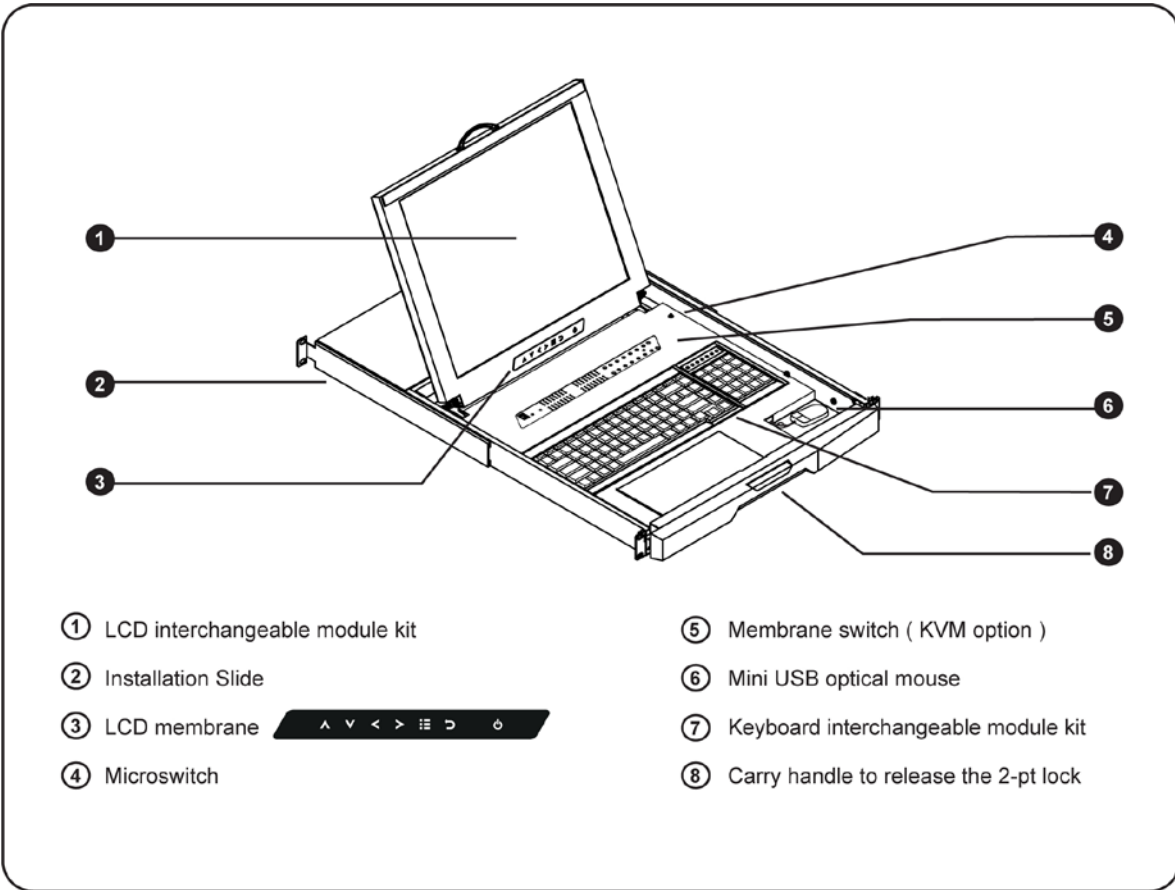

STRUCTURE DIAGRAM