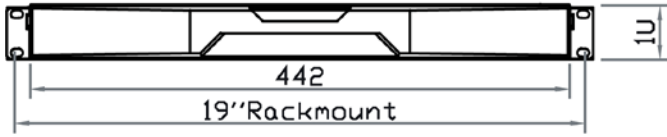

Model: NVP900CIP8e

FEATURES:

- 1U 19" LCD console drawer
- 104-key keyboard with a true optical mouse
- Short depth design of 700mm(28 inch) Deep
- Enhanced aesthetics with molded front handle and two point lock
- Combo interface either PS/2 or USB for single console drawer

SPECIFICATIONS:

LCD Panel	
Diagonal size	19" TFT
Max. Resolution	1280 x 1024
Brightness (cd/m2)	250
Backlight	CCFL
Colors	16.7M
Contrast Ratio (typ)	1000 : 1
Viewing Angle (H/V)	160° x 160°
Active area (mm)	376 x 301
MTBF (hrs)	50,000
Signal Input	VGA
Casing Color	Black (RAL 9005)
Weight (Single console)	
Net	15.3 kgs (33.7 lbs)
Gross	20.1 kgs (44.2 lbs)
Environmental	
Operating	0 to 50°C Degree
Storage	-5 to 60°C Degree
Relative humidity	5~90%, non-condensing
Shock	10G acceleration (11 ms duration)
Vibration	5~500Hz 1G RMS random vibration
Regulatory	FCC, CE
Power	
Input	Auto-sensing 100 to 240VAC, 50 / 60Hz
Consumption	Max. 48 Watt, Standby 5 Watt
Product Dimensions (Single console)	
	442 x 700 x 44 mm / 17.4 x 27.6 x 1.73 inch
Packing Dimensions (Single console)	
	595 x 910 x 140 mm / 23.4 x 35.8 x 5.5 inch

DIMENSION

Front View

Rear View

Side View

UNIT : mm
1mm = 0.03937 inch

Top View

STANDARD KEYBOARD

G G keyboard