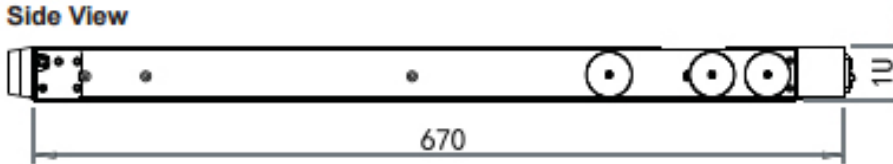

## DIMENSION

Front View

Rear View

Side View

UNIT : mm  
1mm = 0.03937 inch

Top View