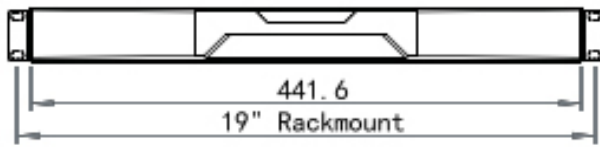

- 3G / HD / SD-SDI Broadcast-grade input (w/ speaker)
- HDMI (w/ speaker)
- DC power : 12V / 24V / 48V / 110 ~ 125V

**SPECIFICATIONS:**

LCD Panel	
Diagonal size	21.5" widescreen TFT
Max. Resolution	1920 x 1080
Brightness (cd/m2)	250
Backlight	LED
Colors	16.7M
Contrast Ratio (typ)	1000 : 1
Viewing Angle (H/V)	170° x 160°
Active area (mm)	477 x 268
MTBF (hrs)	30,000
Casing Color	Black ( RAL 9005 )
Weight ( Single console	
Net	14.7 kgs / 32.3 lbs
Gross	18.9 kgs / 41.6 lbs
Environmental	
Operating	0 to 55°C Degree
Storage	-20 to 60°C Degree
Relative humidity	5-90%, non-condensing
Shock	10G acceleration ( 11 ms duration )
Vibration	5-500Hz 1G RMS random vibration
Regulatory	FCC & CE certified
Power	
Input	Auto-sensing 100 to 240VAC, 50 / 60Hz
Consumption	Max. 32 Watt, Standby 4 Watt
Product Dimensions ( Single console )	
Product	441.6 x 670 x 44 mm / 17.4 x 26.4 x 1.73 inch
Packing	595 x 860 x 140 mm / 23.4 x 33.9 x 5.5 inch

- Hold the handle and slide out the drawer.

- Flip up the LCD to a suitable angle

- Operate the LCD console drawer.

**Option - Right Side Open**

## DIMENSION

Front View

Rear View

Side View

UNIT : mm  
1mm = 0.03937 inch

Top View