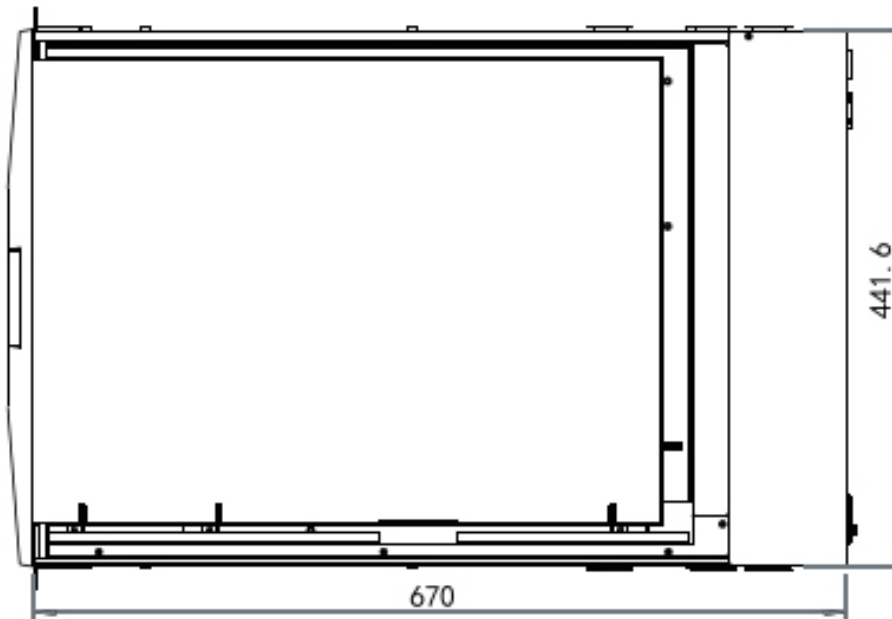

## DIMENSION

Front View

Rear View

Side View

UNIT : mm  
1mm = 0.03937 inch

Top View