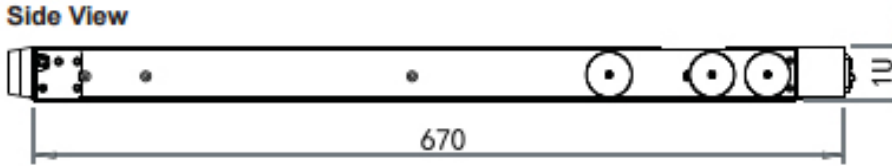

## DIMENSION

Front View

Rear View

Side View

UNIT : mm  
1mm = 0.03937 inch

Top View