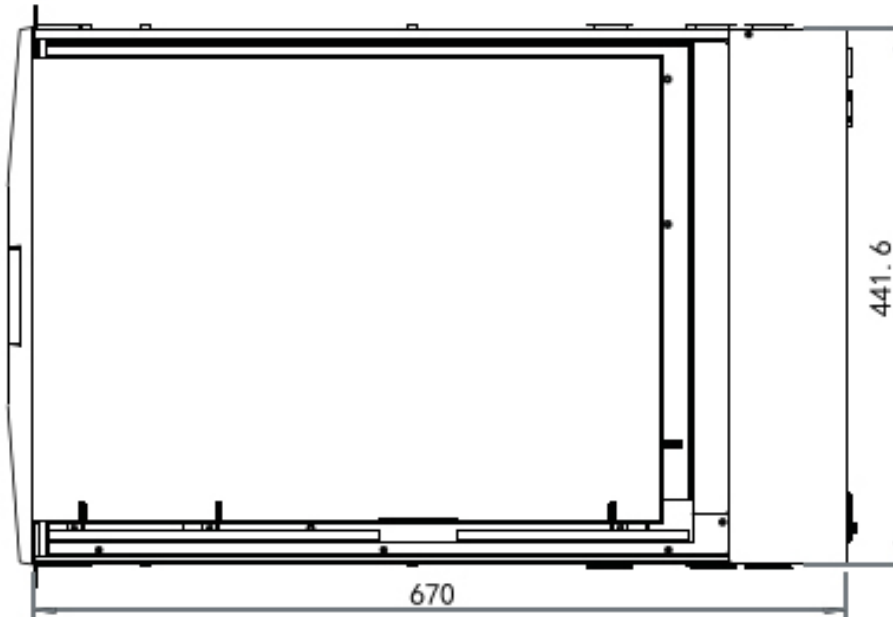

## DIMENSION

Front View

Rear View

Side View

UNIT : mm  
1mm = 0.03937 inch

Top View