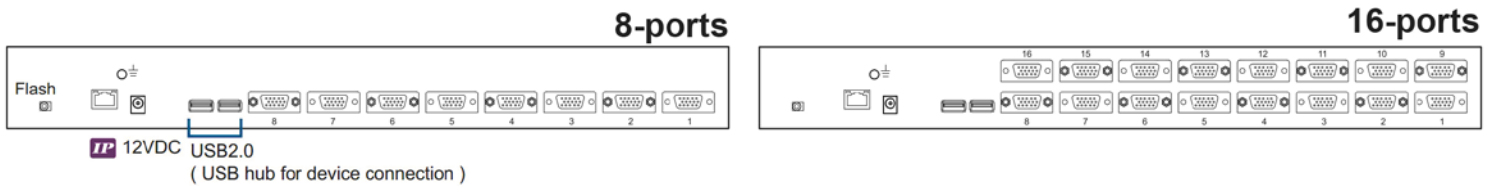

STRUCTURE DIAGRAM

BUILT-IN USB HUB USAGE & CONNECTION

USB Hub DB-15 IP KVM Benefits

- VGA-USB DB-15 KVM with either 8 or 16 ports in 1U
- IP remote access across the world wide web
- 2 x USB 2.0 port sharing USB peripheral for computers
- Mix USB & SUN with Multi-Platform switch capability
- Support resolution up to 1920 x 1080
- SUN 1152 x 900 resolution compatible
- Hot pluggable, no software or drivers required
- Easy & quick installation

Note: No Daisy chain function on USB Hub KVM model

Real View

KVM SPECIFICATIONS

■ KVM Port		■ Power	
Number of ports:	8 or 16	Input:	Auto sensing 100 to 240VAC, 50 / 60 Hz
Connector:	DB-15 combo connector	Option DC:	12V / 24V / 48V DC input
Connectivity:	Combo 2-in-1 VGA + USB KVM cable, 6, 10 or 15 feet	Consumption:	Max. 12 Watt, Standby 5 Watt
■ Local Console		■ Regulatory :	
Graphic connector:	1 x DB-15	Safety:	FCC & CE certified
Resolution:	Up to 1920x1200	Environment:	RoHS2 & REACH compliant
Input device:	2 x USB type A for keyboard & mouse	■ Environmental	
USB hub:	2 x USB type A for sharing other peripheral devices among the computers	Operating:	0 to 50°C
■ IP Remote Console		Storage:	-5 to 60°C
Connector:	RJ45 Ethernet	Relative humidity:	90%, non-condensing
User management:	15-user login, 1 x active user	Shock:	50G peak acceleration (11ms, half-sine wave)
Network protocol:	DHCP / BOOTP / DNS	Vibration:	58-100Hz / 0.98G (11ms / cycle)
Security:	SSL v3, RSA, AES, HTTP / HTTPS, CSR	■ Product Information	
Resolution:	Up to 1600 x 1200	Dimension (W x D x H):	443 x 171 x 44 mm / 17.4 x 6.7 x 1.73 inch
Browser:	IE, Firefox, Safari, Netscape	Net weight:	3 kg / 6.5 lb
■ Compatibility		■ Packing Information	
Multi-platform:	Mix PCs, SUN and Mac G3 / G4 Mac / iMac	Dimension (W x D x H):	500 x 400 x 90 mm / 19.7 x 15.7 x 3.5 inch
Support:	Windows 7 / Vista / 2003 / XP, Linux, Unix	Gross weight:	5 kg / 11 lb