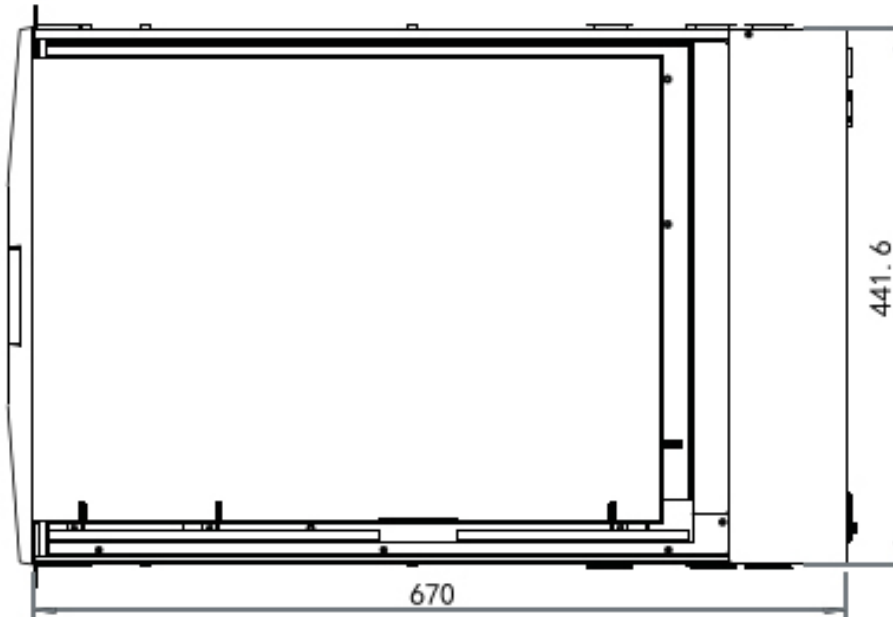

- 3G / HD / SD-SDI Broadcast-grade input (w/ speaker)
- HDMI (w/ speaker)
- DC power : 12V / 24V / 48V / 110 ~ 125V

SPECIFICATIONS:

LCD Panel	
Diagonal size	21.5" widescreen TFT
Max. Resolution	1920 x 1080
Brightness (cd/m2)	250
Backlight	LED
Colors	16.7M
Contrast Ratio (typ)	1000 : 1
Viewing Angle (H/V)	170° x 160°
Active area (mm)	477 x 268
MTBF (hrs)	30,000
Casing Color	Black (RAL 9005)
Weight (Single console	
Net	14.7 kgs / 32.3 lbs
Gross	18.9 kgs / 41.6 lbs
Environmental	
Operating	0 to 55°C Degree
Storage	-20 to 60°C Degree
Relative humidity	5-90%, non-condensing
Shock	10G acceleration (11 ms duration)
Vibration	5-500Hz 1G RMS random vibration
Regulatory	FCC & CE certified
Power	
Input	Auto-sensing 100 to 240VAC, 50 / 60Hz
Consumption	Max. 32 Watt, Standby 4 Watt
Product Dimensions (Single console)	
Product	441.6 x 670 x 44 mm / 17.4 x 26.4 x 1.73 inch
Packing	595 x 860 x 140 mm / 23.4 x 33.9 x 5.5 inch

- Hold the handle and slide out the drawer.

- Flip up the LCD to a suitable angle

- Operate the LCD console drawer.

Option - Right Side Open

DIMENSION

Front View

Rear View

Side View

UNIT : mm
1mm = 0.03937 inch

Top View

STANDARD KEYBOARD

e keyboard integrated with touchpad

b keyboard integrated with trackball

Supporting layouts

America					
	United States				
EMEA					
	United Kingdom	Germany	France	Spain	Norway
	Italy	Russia	Switzerland	Netherlands	Portugal
Asia	China	Japan	Korea	Arabia	Turkey