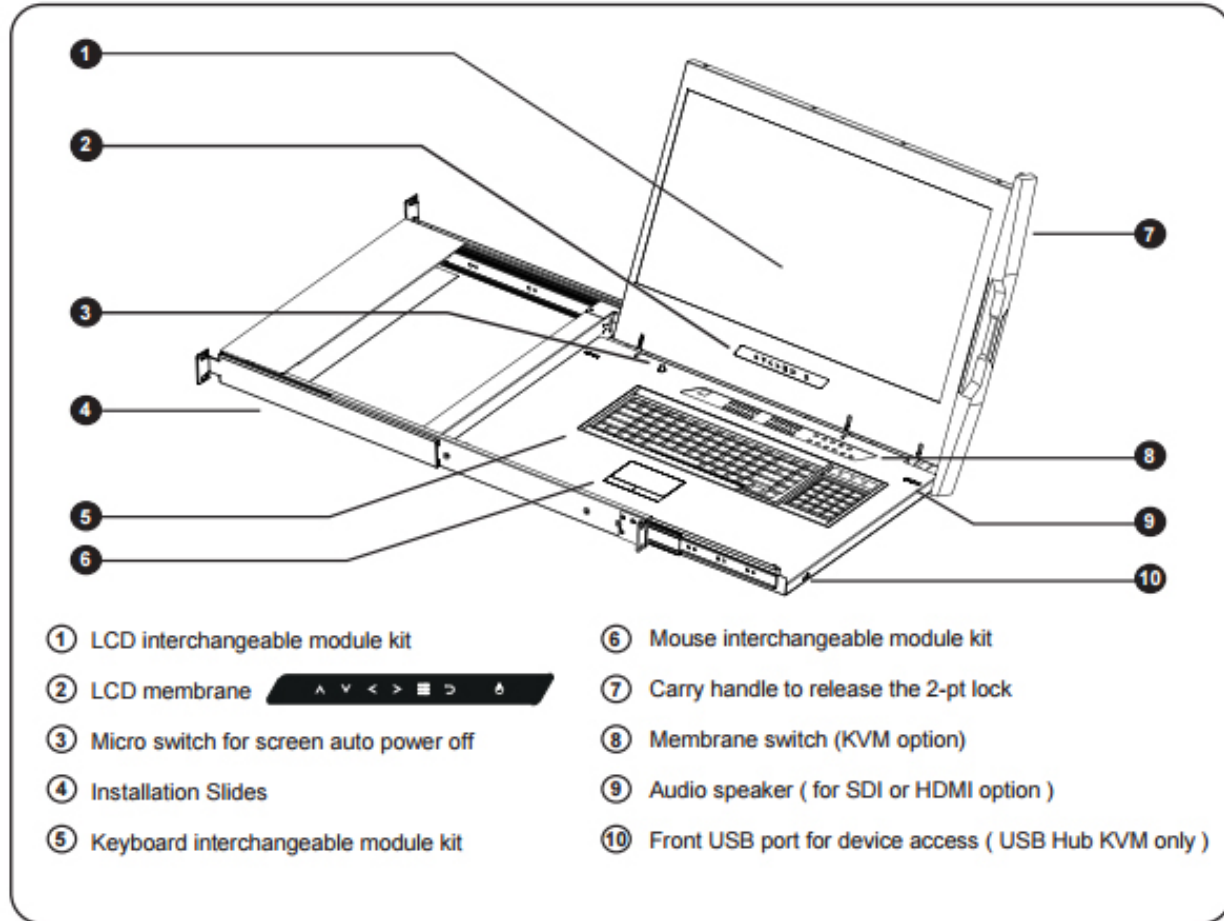

- Hold the handle and slide out the drawer.

- Flip up the LCD to a suitable angle

- Operate the LCD console drawer.

Option - Right Side Open

DIMENSION

Front View

Rear View

Side View

UNIT : mm
1mm = 0.03937 inch

Top View

STANDARD KEYBOARD

e keyboard integrated with touchpad

b keyboard integrated with trackball

Supporting layouts

America					
	United States				
EMEA					
	United Kingdom	Germany	France	Spain	Norway
	Italy	Russia	Switzerland	Netherlands	Portugal
Asia	China	Japan	Korea	Arabia	Turkey

STRUCTURE DIAGRAM

BUILT-IN USB HUB USAGE & CONNECTION

USB Hub DB-15 IP KVM Benefits

- VGA-USB DB-15 KVM with either 8 or 16 ports in 1U
- IP remote access across the world wide web
- 2 x USB 2.0 port sharing USB peripheral for computers
- Mix USB & SUN with Multi-Platform switch capability
- Support resolution up to 1920 x 1080
- SUN 1152 x 900 resolution compatible
- Hot pluggable, no software or drivers required
- Easy & quick installation