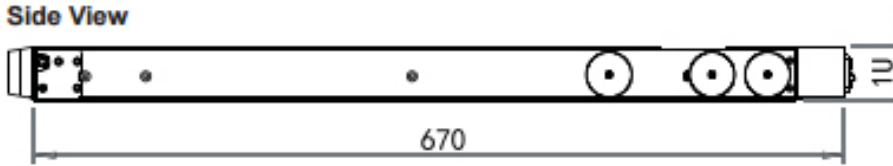

- 3G / HD / SD-SDI Broadcast-grade input (w/ speaker)
- HDMI (w/ speaker)
- DC power : 12V / 24V / 48V / 110 ~ 125V

SPECIFICATIONS:

LCD Panel	
Diagonal size	21.5" widescreen TFT
Max. Resolution	1920 x 1080
Brightness (cd/m2)	250
Backlight	LED
Colors	16.7M
Contrast Ratio (typ)	1000 : 1
Viewing Angle (H/V)	170° x 160°
Active area (mm)	477 x 268
MTBF (hrs)	30,000
Casing Color	Black (RAL 9005)
Weight (Single console	
Net	14.7 kgs / 32.3 lbs
Gross	18.9 kgs / 41.6 lbs
Environmental	
Operating	0 to 55°C Degree
Storage	-20 to 60°C Degree
Relative humidity	5-90%, non-condensing
Shock	10G acceleration (11 ms duration)
Vibration	5-500Hz 1G RMS random vibration
Regulatory	FCC & CE certified
Power	
Input	Auto-sensing 100 to 240VAC, 50 / 60Hz
Consumption	Max. 32 Watt, Standby 4 Watt
Product Dimensions (Single console)	
Product	441.6 x 670 x 44 mm / 17.4 x 26.4 x 1.73 inch
Packing	595 x 860 x 140 mm / 23.4 x 33.9 x 5.5 inch

- Hold the handle and slide out the drawer.

- Flip up the LCD to a suitable angle

- Operate the LCD console drawer.

Option - Right Side Open

DIMENSION

Front View

Rear View

Side View

UNIT : mm
1mm = 0.03937 inch

Top View

STANDARD KEYBOARD

e keyboard integrated with touchpad

b keyboard integrated with trackball

Supporting layouts

America					
	United States				
EMEA					
	United Kingdom	Germany	France	Spain	Norway
	Italy	Russia	Switzerland	Netherlands	Portugal
Asia	China	Japan	Korea	Arabia	Turkey