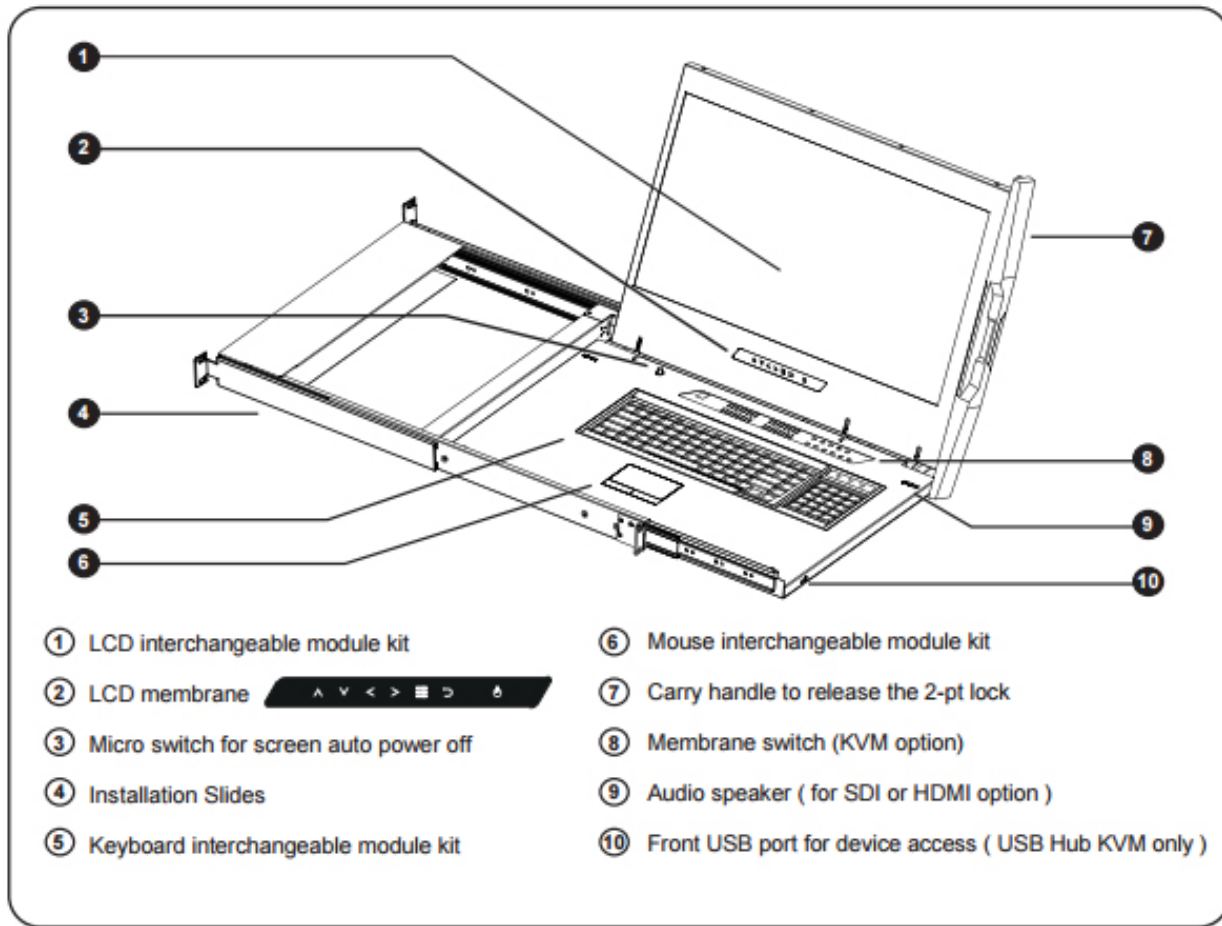

1U Rackmount 21" Wide 1920 x 1080 console drawer with 104-key keyboard w/ touchpad (e), integrated with DVI-D, Over Depth is 30 Inch. Dongles sold separately

Model: NVPW1215e

FEATURES:

- 1U 21" widescreen LCD console drawer
- Support Full HD with 1080p resolution
- 104-key keyboard with touchpad
- New enhanced aesthetics with molded front handle

Drawer Features & Options

- 3G / HD / SD-SDI Broadcast-grade input (w/ speaker)
- HDMI (w/ speaker)
- DC power : 12V / 24V / 48V / 110 ~ 125V

SPECIFICATIONS:

LCD Panel	
Diagonal size	21.5" widescreen TFT
Max. Resolution	1920 x 1080
Brightness (cd/m2)	250
Backlight	LED
Colors	16.7M
Contrast Ratio (typ)	1000 : 1
Viewing Angle (H/V)	170° x 160°
Active area (mm)	477 x 268
MTBF (hrs)	30,000
Casing Color	Black (RAL 9005)
Weight (Single console	
Net	14.7 kgs / 32.3 lbs
Gross	18.9 kgs / 41.6 lbs
Environmental	
Operating	0 to 55°C Degree
Storage	-20 to 60°C Degree
Relative humidity	5-90%, non-condensing
Shock	10G acceleration (11 ms duration)
Vibration	5-500Hz 1G RMS random vibration
Regulatory	FCC & CE certified
Power	
Input	Auto-sensing 100 to 240VAC, 50 / 60Hz
Consumption	Max. 32 Watt, Standby 4 Watt
Product Dimensions (Single console)	
Product	441.6 x 670 x 44 mm / 17.4 x 26.4 x 1.73 inch
Packing	595 x 860 x 140 mm / 23.4 x 33.9 x 5.5 inch

STRUCTURE DIAGRAM

STANDARD KEYBOARD

e keyboard integrated with touchpad

b keyboard integrated with trackball

Supporting layouts

America		United States			
EMEA					
	United Kingdom	Germany	France	Spain	Norway
					
	Italy	Russia	Switzerland	Netherlands	Portugal
	Asia				
	China	Japan	Korea	Arabia	Turkey

- Hold the handle and slide out the drawer.

- Flip up the LCD to a suitable angle

- Operate the LCD console drawer.

Option - Right Side Open

DIMENSION

Front View

Rear View

Side View