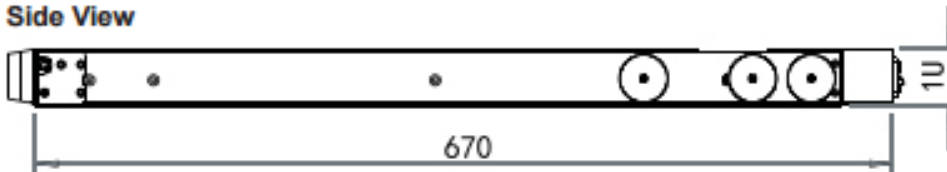

Drawer Features & Options

- 3G / HD / SD-SDI Broadcast-grade input (w/ speaker)
- HDMI (w/ speaker)
- DC power : 12V / 24V / 48V / 110 ~ 125V

SPECIFICATIONS:

LCD Panel	
Diagonal size	21.5" widescreen TFT
Max. Resolution	1920 x 1080
Brightness (cd/m2)	250
Backlight	LED
Colors	16.7M
Contrast Ratio (typ)	1000 : 1
Viewing Angle (H/V)	170° x 160°
Active area (mm)	477 x 268
MTBF (hrs)	30,000
Casing Color	Black (RAL 9005)
Weight (Single console	
Net	14.7 kgs / 32.3 lbs
Gross	18.9 kgs / 41.6 lbs
Environmental	
Operating	0 to 55°C Degree
Storage	-20 to 60°C Degree
Relative humidity	5-90%, non-condensing
Shock	10G acceleration (11 ms duration)
Vibration	5-500Hz 1G RMS random vibration
Regulatory	FCC & CE certified
Power	
Input	Auto-sensing 100 to 240VAC, 50 / 60Hz
Consumption	Max. 32 Watt, Standby 4 Watt
Product Dimensions (Single console)	
Product	441.6 x 670 x 44 mm / 17.4 x 26.4 x 1.73 inch
Packing	595 x 860 x 140 mm / 23.4 x 33.9 x 5.5 inch

- Hold the handle and slide out the drawer.

- Flip up the LCD to a suitable angle

- Operate the LCD console drawer.

Option - Right Side Open

DIMENSION

Front View

Rear View

Side View