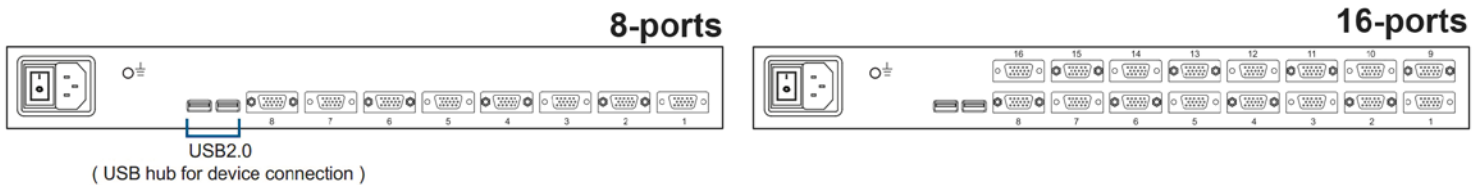

USB Hub DB-15 KVM Benefits

- VGA-USB DB-15 KVM with either 8 or 16 ports in 1U
- 2 x USB 2.0 port sharing USB peripheral for computers
- Mix USB & SUN with Multi-Platform switch capability
- Support resolution up to 1920 x 1080
- SUN 1152 x 900 resolution compatible
- Hot pluggable, no software or drivers required
- Easy & quick installation

Switch Features & Options

- Multi lingual on screen display menu
- Advanced user profiles and configurable OSD hot key combinations
- 12V, 24V and 48V DC Power options

Note: No Daisy chain function on USB Hub KVM model