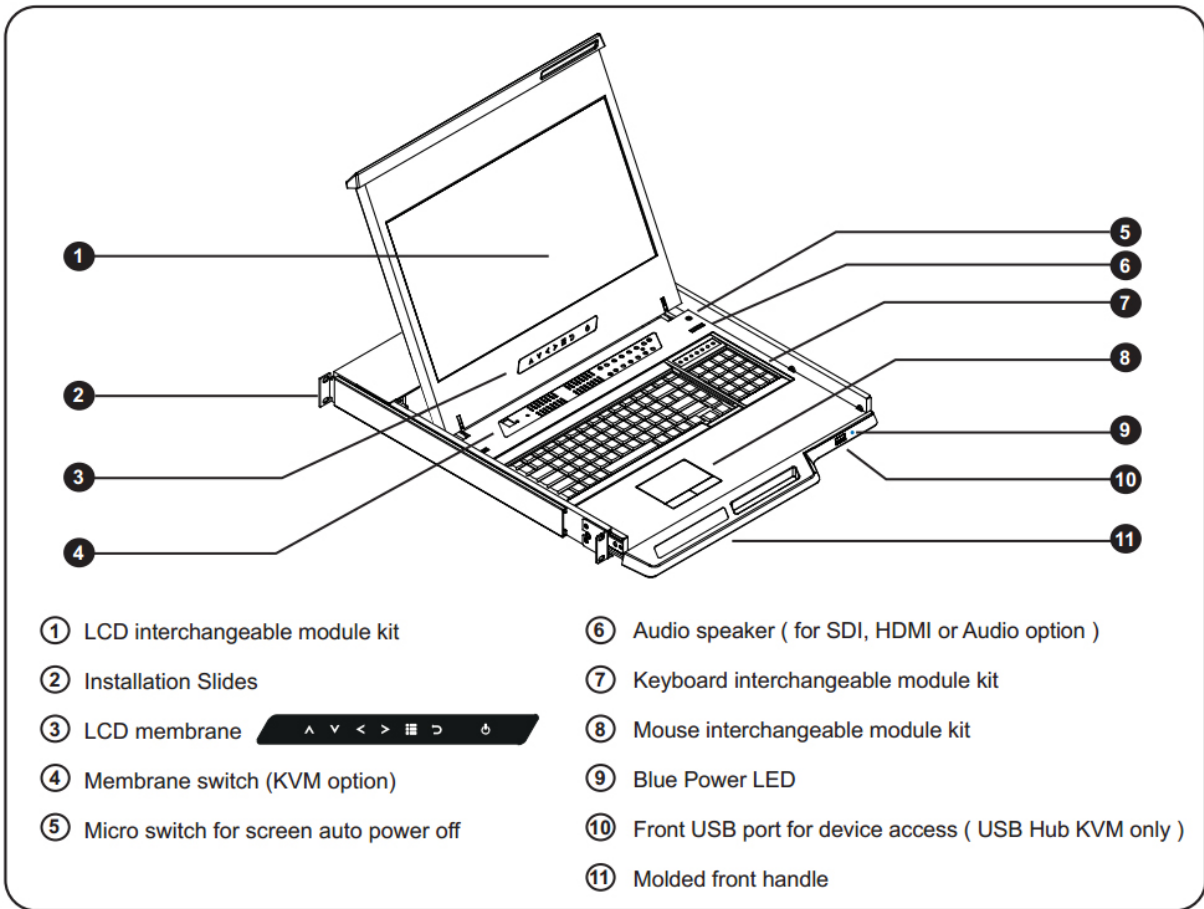

**F11**  
Decrease volume

**F4**  
Dashboard

**F12**  
Increase volume

**F7**  
Rewind

Eject disc

**F8**  
Play / Pause

Command

## STRUCTURE DIAGRAM