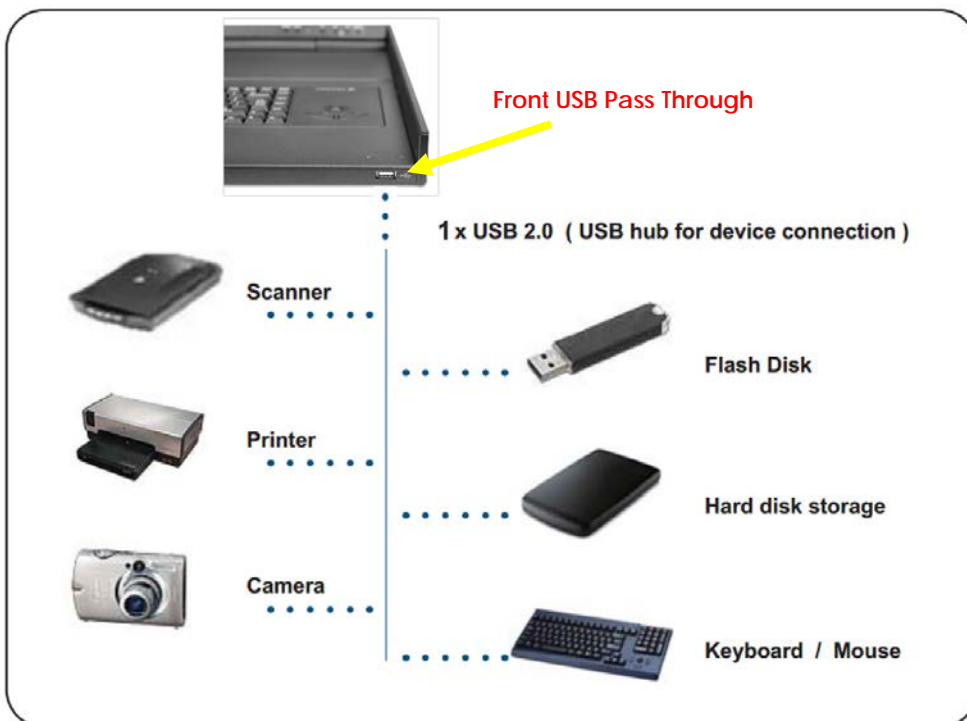

BUILT-IN USB HUB USAGE & CONNECTION