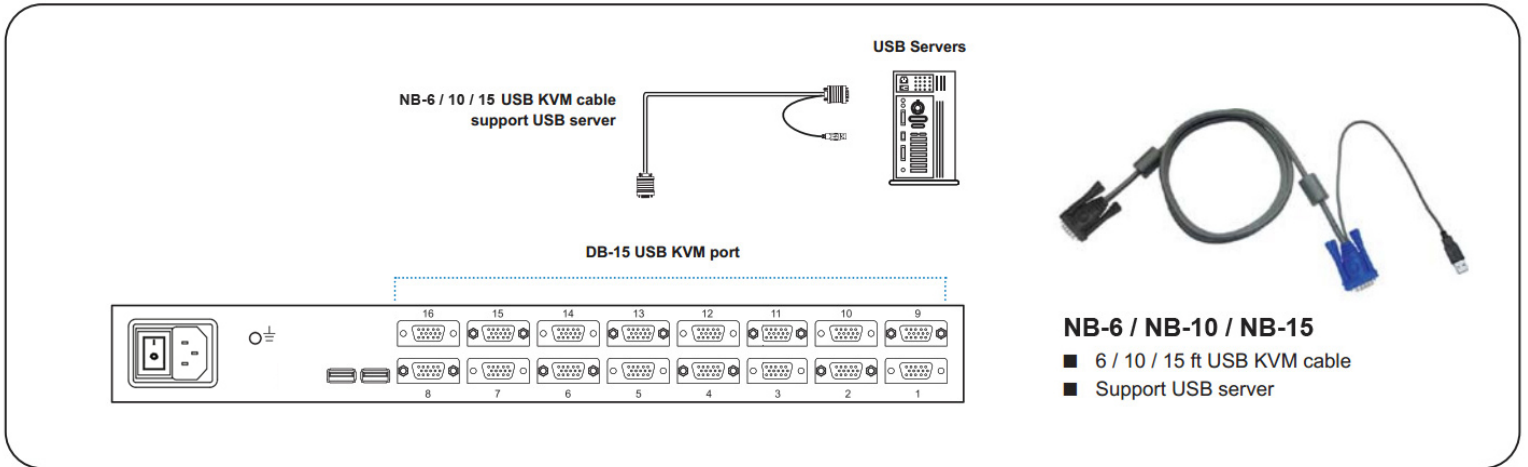

SPECIFICATIONS:

LCD Panel	
Diagonal size	17.3" widescreen TFT
Max. Resolution	1920 x 1080
Brightness (cd/m2)	300
Backlight	LED
Colors	16.7M, 8-bit
Contrast Ratio (typ)	1000 : 1
Viewing Angle (H/V)	178° x 178°
Active area (mm)	382 x 215
MTBF (hrs)	15,000
Casing Color	Black (RAL 9005)
Weight (Single console)	
Net	10.8 kgs (24 lbs)
Gross	15.8 kgs (34.8 lbs)
Environmental	
Operating	0 to 55°C Degree
Storage	-20 to 60°C Degree
Relative humidity	5-90%, non-condensing
Shock	10G acceleration (11 ms duration)
Vibration	10-300Hz 0.5G RMS random vibration
Regulatory	FCC, CE & CCC certified
Power	
Input	Auto-sensing 100 to 240VAC, 50 / 60Hz
Consumption	Max. 48 Watt, Standby 5 Watt
Product Dimensions (Single console)	
Product	441.6 x 584.2 x 44 mm / 17.4 x 23 x 1.73 inch
Packing	589.28 x 762 x 152.4 mm / 23.2 x 30 x 6 inch

F7
Rewind

Eject disc

F8
Play / Pause

Command

STRUCTURE DIAGRAM

BUILT-IN USB HUB USAGE & CONNECTION

KVM PORT CONNECTION

Front Panel - Port LED Indications