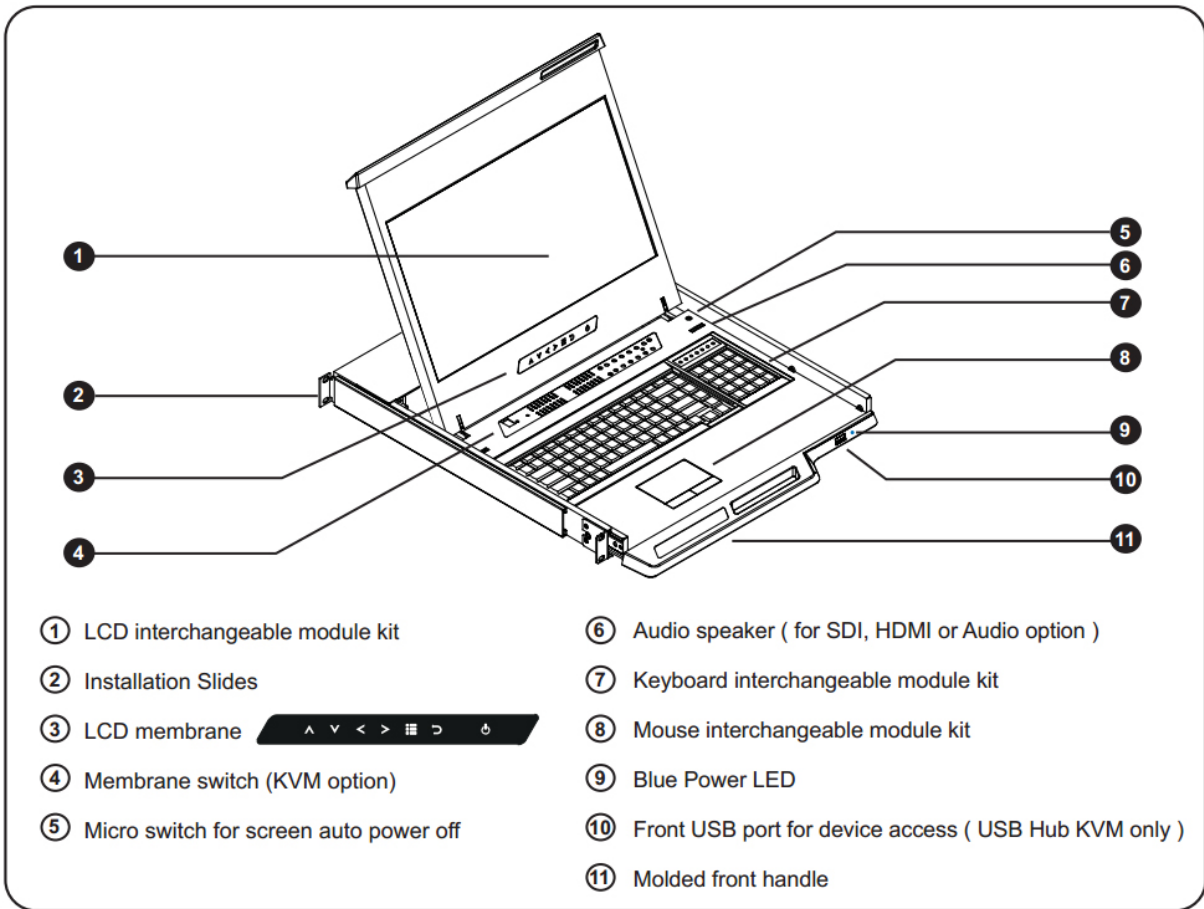

SPECIFICATIONS:

LCD Panel	
Diagonal size	17.3" widescreen TFT
Max. Resolution	1920 x 1080
Brightness (cd/m2)	300
Backlight	LED
Colors	16.7M, 8-bit
Contrast Ratio (typ)	1000 : 1
Viewing Angle (H/V)	178° x 178°
Active area (mm)	382 x 215
MTBF (hrs)	15,000
Casing Color	Black (RAL 9005)
Weight (Single console)	
Net	10.8 kgs (24 lbs)
Gross	15.8 kgs (34.8 lbs)
Environmental	
Operating	0 to 55°C Degree
Storage	-20 to 60°C Degree
Relative humidity	5-90%, non-condensing
Shock	10G acceleration (11 ms duration)
Vibration	10-300Hz 0.5G RMS random vibration
Regulatory	FCC, CE & CCC certified
Power	
Input	Auto-sensing 100 to 240VAC, 50 / 60Hz
Consumption	Max. 48 Watt, Standby 5 Watt
Product Dimensions (Single console)	
Product	441.6 x 584.2 x 44 mm / 17.4 x 23 x 1.73 inch
Packing	589.28 x 762 x 152.4 mm / 23.2 x 30 x 6 inch

F1
Decrease display brightness

F9
Fast-forward

F2
Increase display brightness

F10
Mute sound

F3
Mission control
* Only works with OS X Lion
default Keyboard Shortcuts.

F11
Decrease volume

F4
Dashboard

F12
Increase volume

F7
Rewind

Eject disc

F8
Play / Pause

Command

STRUCTURE DIAGRAM

BUILT-IN USB HUB USAGE & CONNECTION

KVM PORT CONNECTION

Front Panel - Port LED Indications