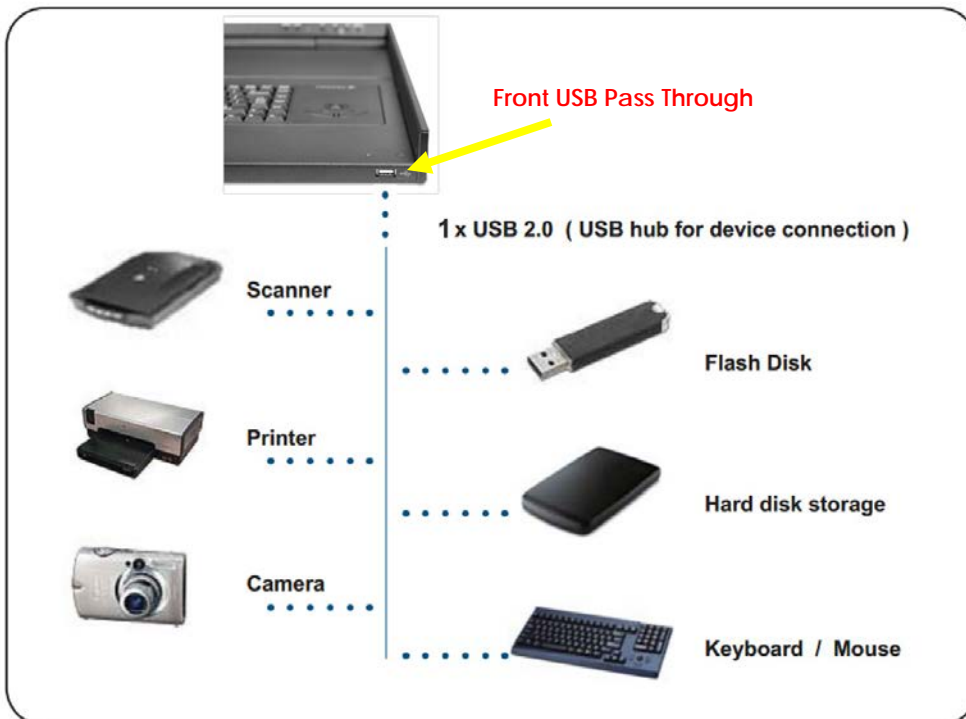

F7
Rewind

Eject disc

F8
Play / Pause

Command

STRUCTURE DIAGRAM

BUILT-IN USB HUB USAGE & CONNECTION

KVM PORT CONNECTION

Front Panel - Port LED Indications