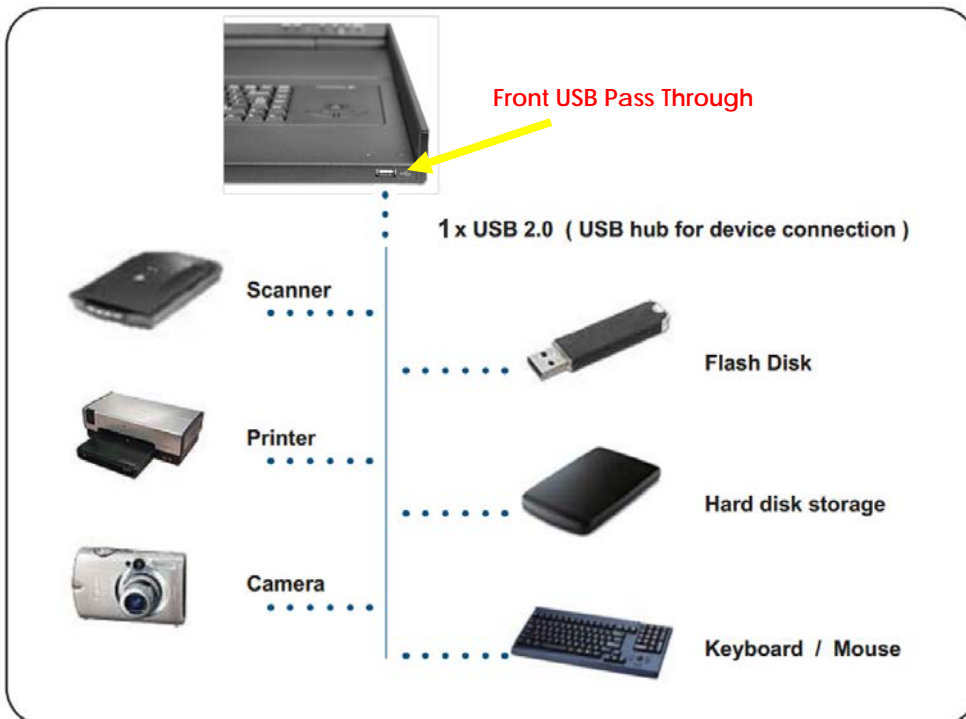

F7
Rewind

Eject disc

F8
Play / Pause

Command

STRUCTURE DIAGRAM

BUILT-IN USB HUB USAGE & CONNECTION

USB Hub DB-15 IP KVM Benefits

- VGA-USB DB-15 KVM with either 8 or 16 ports in 1U
- IP remote access across the world wide web
- 2 x USB 2.0 port sharing USB peripheral for computers
- Mix USB & SUN with Multi-Platform switch capability
- Support resolution up to 1920 x 1080
- SUN 1152 x 900 resolution compatible
- Hot pluggable, no software or drivers required
- Easy & quick installation