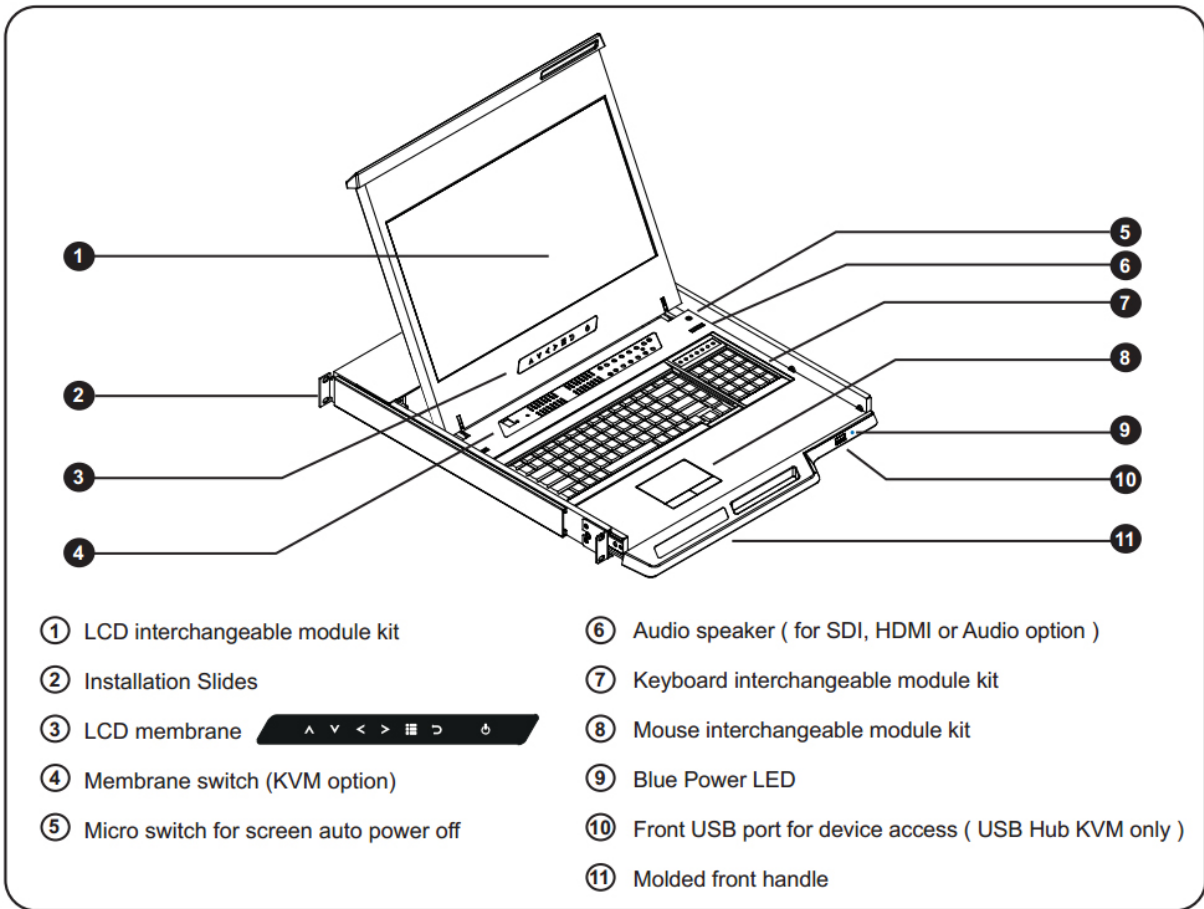

F7
Rewind

Eject disc

F8
Play / Pause

Command

STRUCTURE DIAGRAM

BUILT-IN USB HUB USAGE & CONNECTION

USB Hub DB-15 IP KVM Benefits

- VGA-USB DB-15 KVM with either 8 or 16 ports in 1U
- IP remote access across the world wide web
- 2 x USB 2.0 port sharing USB peripheral for computers
- Mix USB & SUN with Multi-Platform switch capability
- Support resolution up to 1920 x 1080
- SUN 1152 x 900 resolution compatible
- Hot pluggable, no software or drivers required
- Easy & quick installation

Switch Features & Options

- Multi lingual on screen display menu
- Control hardware and software systems from a remote location without physically being at the server's location
- Advanced user profiles and configurable OSD hot key combinations
- 12V, 24V and 48V DC Power options

Note: No Daisy chain function on USB Hub KVM model

Real View

KVM SPECIFICATIONS

■ KVM Port	
Number of ports:	8 or 16
Connector:	DB-15 combo connector
Connectivity:	Combo 2-in-1 VGA + USB KVM cable, 6, 10 or 15 feet
■ Local Console	
Graphic connector:	1 x DB-15
Resolution:	Up to 1920x1200
Input device:	2 x USB type A for keyboard & mouse
USB hub:	2 x USB type A for sharing other peripheral devices among the computers
■ IP Remote Console	
Connector:	RJ45 Ethernet
User management:	15-user login, 1 x active user
Network protocol:	DHCP / BOOTP / DNS
Security:	SSL v3, RSA, AES, HTTP / HTTPS, CSR
Resolution:	Up to 1600 x 1200
Browser:	IE, Firefox, Safari, Netscape
■ Compatibility	
Multi-platform:	Mix PCs, SUN and Mac G3 / G4 Mac / iMac
Support:	Windows 7 / Vista / 2003 / XP, Linux, Unix