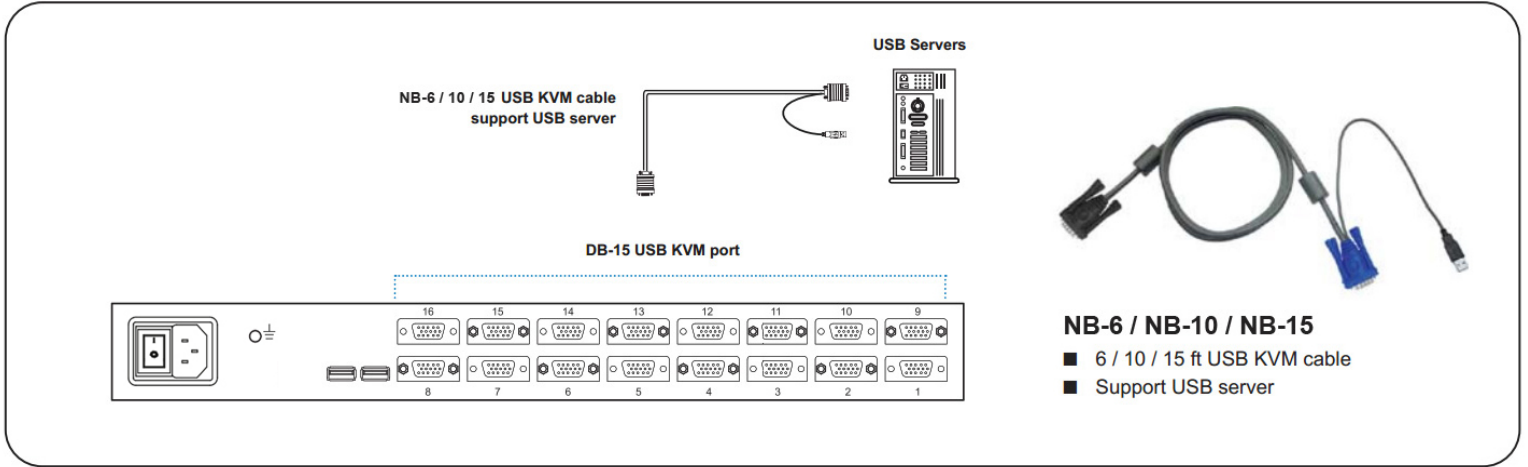

KVM PORT CONNECTION