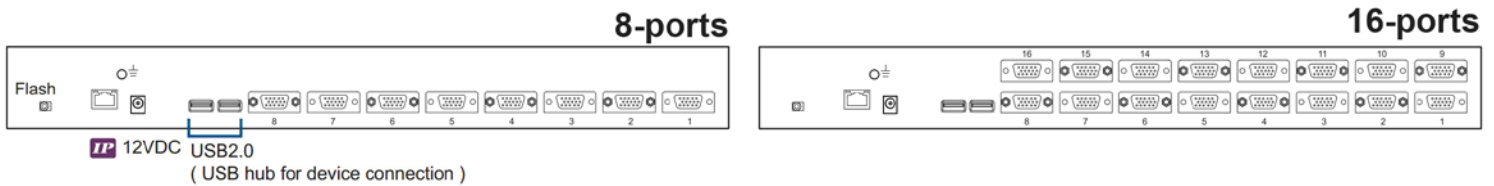

F7
Rewind

Eject disc

F8
Play / Pause

Command

STRUCTURE DIAGRAM

BUILT-IN USB HUB USAGE & CONNECTION

USB Hub DB-15 IP KVM Benefits

- VGA-USB DB-15 KVM with either 8 or 16 ports in 1U
- IP remote access across the world wide web
- 2 x USB 2.0 port sharing USB peripheral for computers
- Mix USB & SUN with Multi-Platform switch capability
- Support resolution up to 1920 x 1080
- SUN 1152 x 900 resolution compatible
- Hot pluggable, no software or drivers required
- Easy & quick installation

Note: No Daisy chain function on USB Hub KVM model

Real View

KVM SPECIFICATIONS

■ KVM Port	
Number of ports:	8 or 16
Connector:	DB-15 combo connector
Connectivity:	Combo 2-in-1 VGA + USB KVM cable, 6, 10 or 15 feet
■ Local Console	
Graphic connector:	1 x DB-15
Resolution:	Up to 1920x1200
Input device:	2 x USB type A for keyboard & mouse
USB hub:	2 x USB type A for sharing other peripheral devices among the computers
■ IP Remote Console	
Connector:	RJ45 Ethernet
User management:	15-user login, 1 x active user
Network protocol:	DHCP / BOOTP / DNS
Security:	SSL v3, RSA, AES, HTTP / HTTPS, CSR
Resolution:	Up to 1600 x 1200
Browser:	IE, Firefox, Safari, Netscape
■ Compatibility	
Multi-platform:	Mix PCs, SUN and Mac G3 / G4 Mac / iMac
Support:	Windows 7 / Vista / 2003 / XP, Linux, Unix