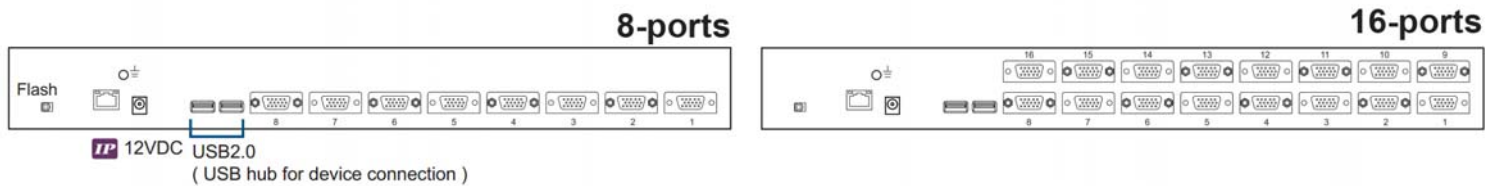

USB Hub DB-15 IP KVM Benefits

- VGA-USB DB-15 KVM with either 8 or 16 ports in 1U
- IP remote access across the world wide web
- 2 x USB 2.0 port sharing USB peripheral for computers
- Mix USB & SUN with Multi-Platform switch capability
- Support resolution up to 1920 x 1080
- SUN 1152 x 900 resolution compatible
- Hot pluggable, no software or drivers required
- Easy & quick installation

Switch Features & Options

- Multi lingual on screen display menu
- Control hardware and software systems from a remote location without physically being at the server's location
- Advanced user profiles and configurable OSD hot key combinations
- 12V, 24V and 48V DC Power options

Note: No Daisy chain function on USB Hub KVM model