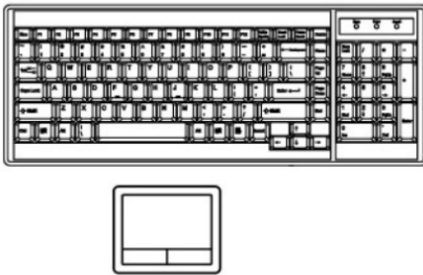

STANDARD KEYBOARD

e keyboard integrated with touchpad