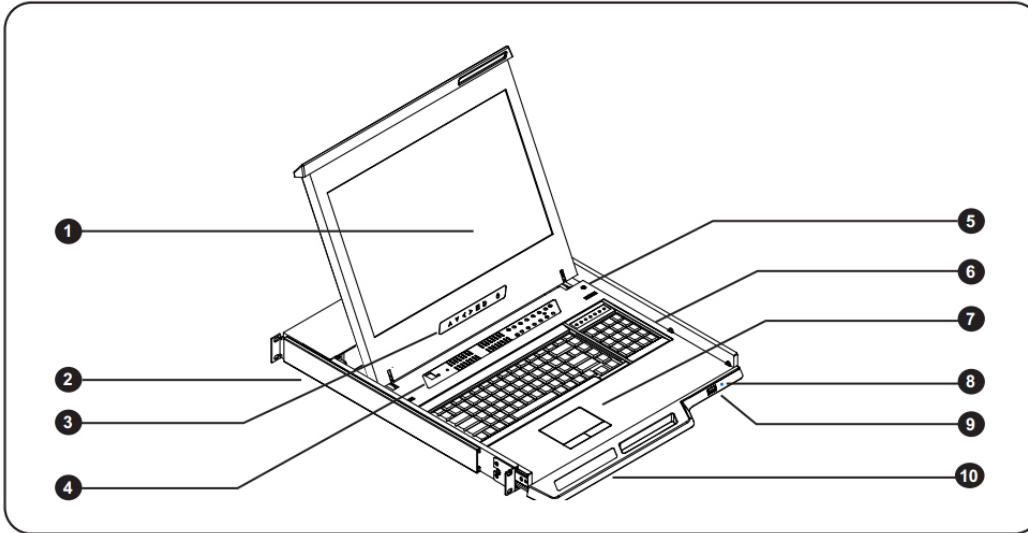

STRUCTURE DIAGRAM