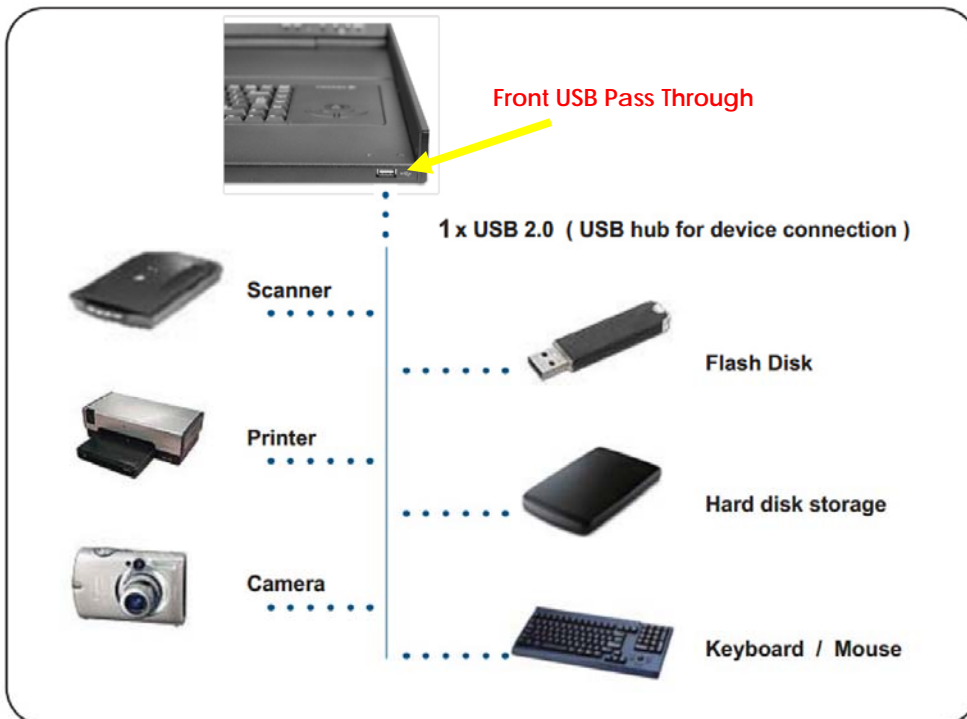

BUILT-IN USB HUB USAGE & CONNECTION