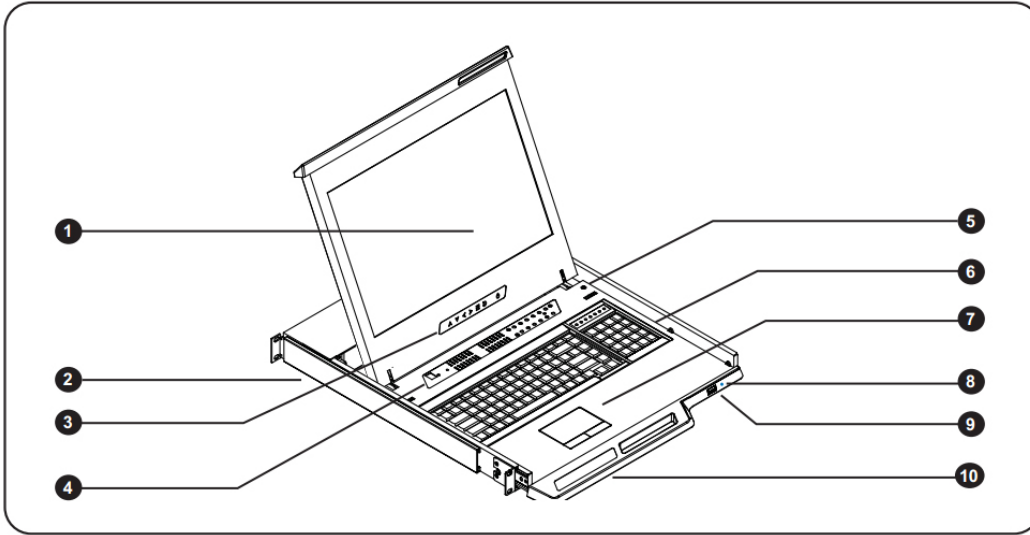

STRUCTURE DIAGRAM