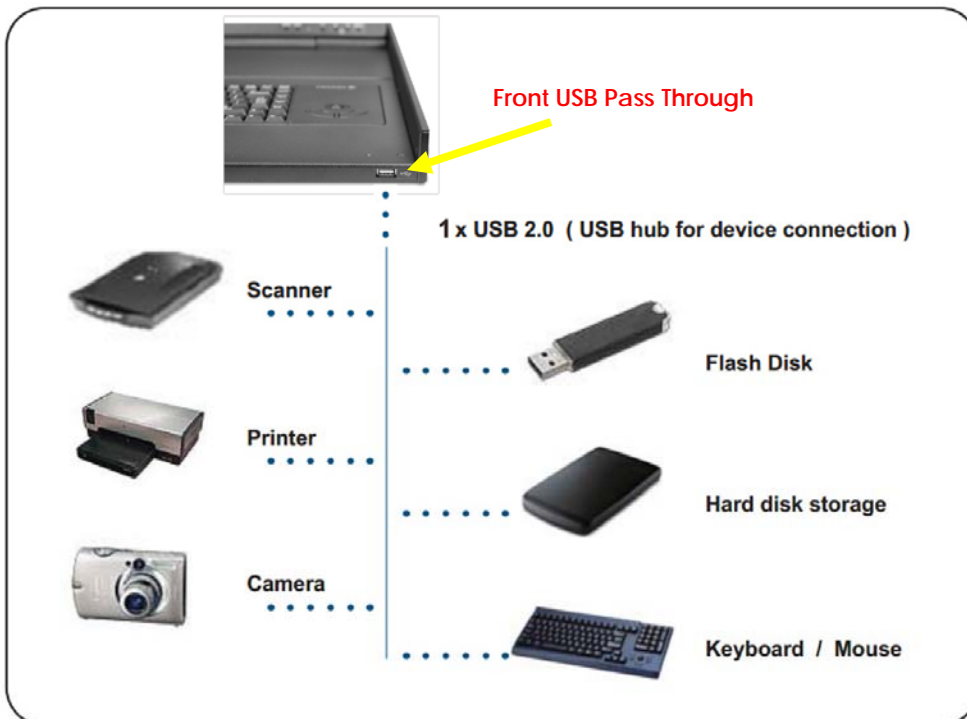

F7
Rewind

Eject disc

F8
Play / Pause

Command

STRUCTURE DIAGRAM

BUILT-IN USB HUB USAGE & CONNECTION

USB Hub DB-15 IP KVM Benefits

- VGA-USB DB-15 KVM with either 8 or 16 ports in 1U
- IP remote access across the world wide web
- 2 x USB 2.0 port sharing USB peripheral for computers
- Mix USB & SUN with Multi-Platform switch capability
- Support resolution up to 1920 x 1080
- SUN 1152 x 900 resolution compatible
- Hot pluggable, no software or drivers required
- Easy & quick installation