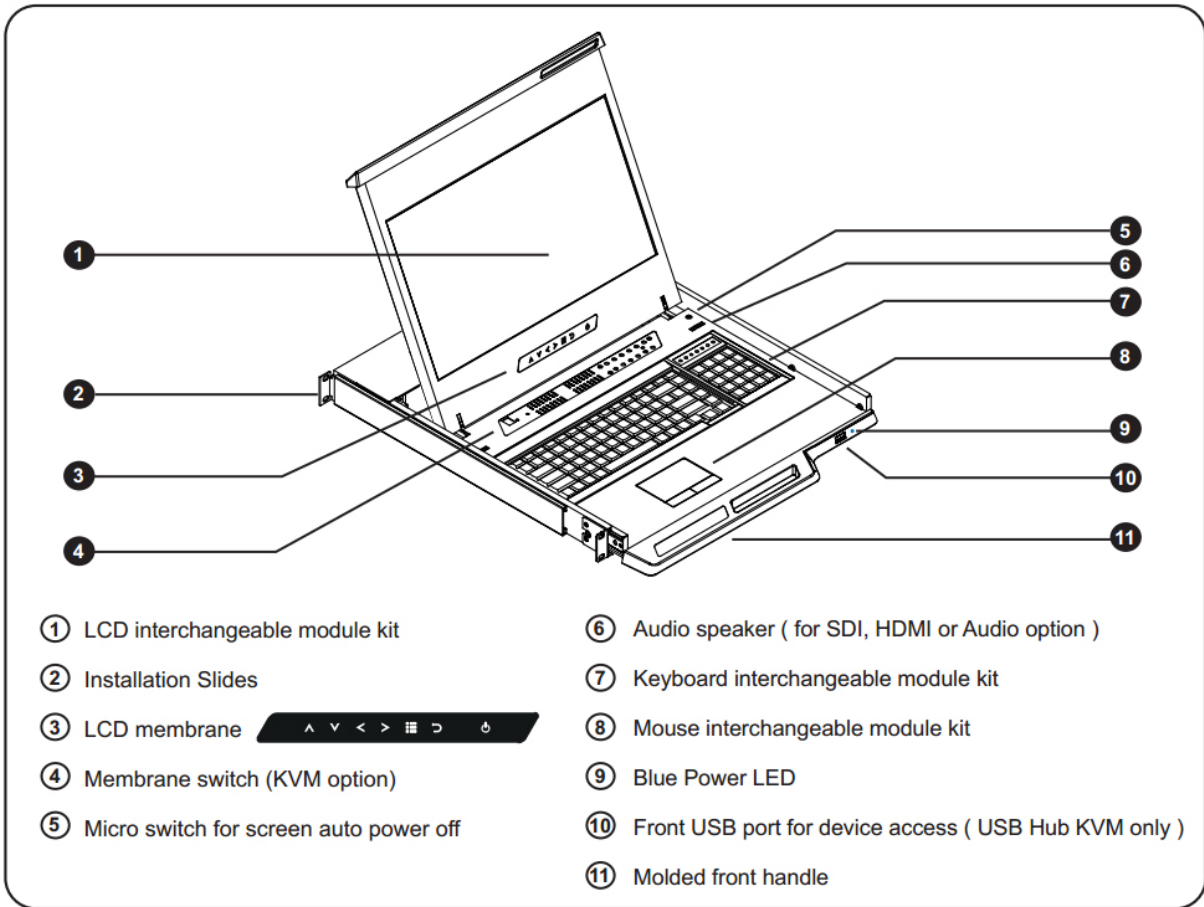

F7
Rewind

Eject disc

F8
Play / Pause

Command

STRUCTURE DIAGRAM

BUILT-IN USB HUB USAGE & CONNECTION

USB Hub DB-15 IP KVM Benefits

- VGA-USB DB-15 KVM with either 8 or 16 ports in 1U
- IP remote access across the world wide web
- 2 x USB 2.0 port sharing USB peripheral for computers
- Mix USB & SUN with Multi-Platform switch capability
- Support resolution up to 1920 x 1080
- SUN 1152 x 900 resolution compatible
- Hot pluggable, no software or drivers required
- Easy & quick installation

Switch Features & Options

- Multi lingual on screen display menu
- Control hardware and software systems from a remote location without physically being at the server's location
- Advanced user profiles and configurable OSD hot key combinations
- 12V, 24V and 48V DC Power options