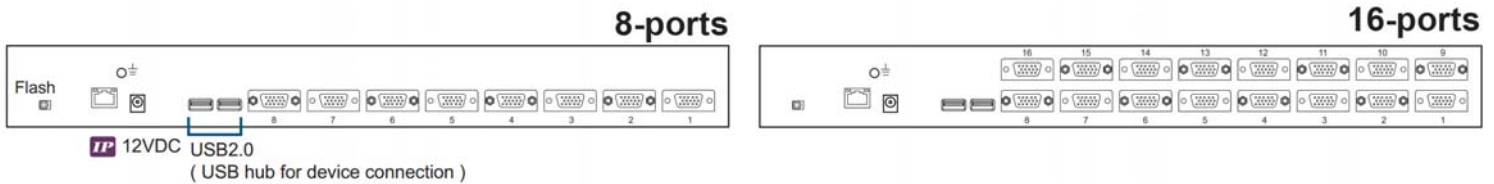

F7
Rewind

Eject disc

F8
Play / Pause

Command

STRUCTURE DIAGRAM

BUILT-IN USB HUB USAGE & CONNECTION

USB Hub DB-15 IP KVM Benefits

- VGA-USB DB-15 KVM with either 8 or 16 ports in 1U
- IP remote access across the world wide web
- 2 x USB 2.0 port sharing USB peripheral for computers
- Mix USB & SUN with Multi-Platform switch capability
- Support resolution up to 1920 x 1080
- SUN 1152 x 900 resolution compatible
- Hot pluggable, no software or drivers required
- Easy & quick installation

Note: No Daisy chain function on USB Hub KVM model

Real View

KVM SPECIFICATIONS

■ KVM Port		■ Power	
Number of ports:	8 or 16	Input:	Auto sensing 100 to 240VAC, 50 / 60 Hz
Connector:	DB-15 combo connector	Option DC:	12V / 24V / 48V DC input
Connectivity:	Combo 2-in-1 VGA + USB KVM cable, 6, 10 or 15 feet	Consumption:	Max. 12 Watt, Standby 5 Watt
■ Local Console		■ Regulatory :	
Graphic connector:	1 x DB-15	Safety:	FCC & CE certified
Resolution:	Up to 1920x1200	Environment:	RoHS2 & REACH compliant
Input device:	2 x USB type A for keyboard & mouse	■ Environmental	
USB hub:	2 x USB type A for sharing other peripheral devices among the computers	Operating:	0 to 50°C
■ IP Remote Console		Storage:	-5 to 60°C
Connector:	RJ45 Ethernet	Relative humidity:	90%, non-condensing
User management:	15-user login, 1 x active user	Shock:	50G peak acceleration (11ms, half-sine wave)
Network protocol:	DHCP / BOOTP / DNS	Vibration:	58-100Hz / 0.98G (11ms / cycle)
Security:	SSL v3, RSA, AES, HTTP / HTTPS, CSR	■ Product Information	
Resolution:	Up to 1600 x 1200	Dimension (W x D x H):	443 x 171 x 44 mm / 17.4 x 6.7 x 1.73 inch
Browser:	IE, Firefox, Safari, Netscape	Net weight:	3 kg / 6.5 lb
■ Compatibility		■ Packing Information	
Multi-platform:	Mix PCs, SUN and Mac G3 / G4 Mac / iMac	Dimension (W x D x H):	500 x 400 x 90 mm / 19.7 x 15.7 x 3.5 inch
Support:	Windows 7 / Vista / 2003 / XP, Linux, Unix	Gross weight:	5 kg / 11 lb