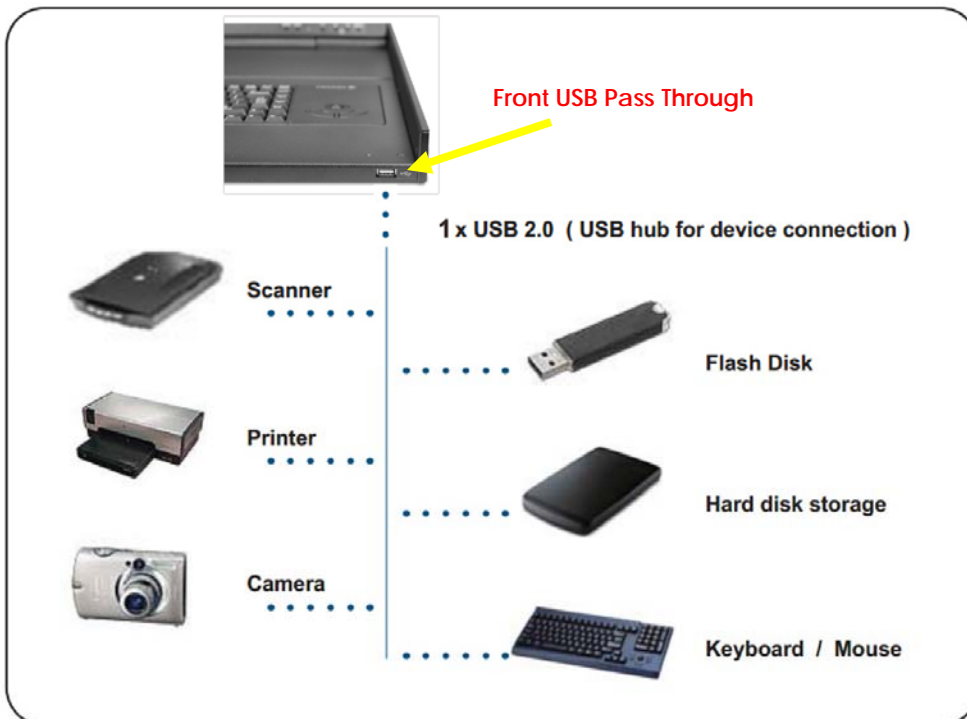

F9
Audio : Mute
Display : Degauss

F11
Audio : Decrease volume
Display : Decrease contrast

F12
Audio : Increase volume
Display : Increase contrast

STRUCTURE DIAGRAM

BUILT-IN USB HUB USAGE & CONNECTION

USB Hub DB-15 IP KVM Benefits

- VGA-USB DB-15 KVM with either 8 or 16 ports in 1U
- IP remote access across the world wide web
- 2 x USB 2.0 port sharing USB peripheral for computers
- Mix USB & SUN with Multi-Platform switch capability
- Support resolution up to 1920 x 1080
- SUN 1152 x 900 resolution compatible
- Hot pluggable, no software or drivers required
- Easy & quick installation