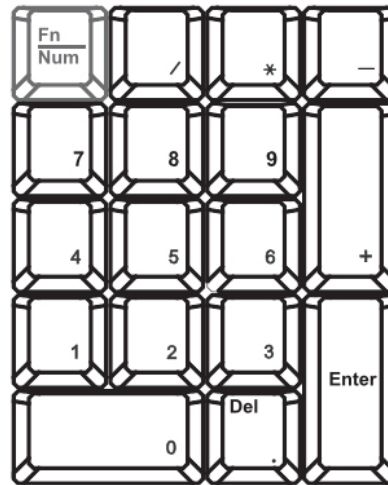

Num LED in Green mode

Key pad behaves as a normal key pad mode

Audio / Display Keys

* Please ask your supplier for full details

F9
Audio : Mute
Display : Degauss

F11
Audio : Decrease volume
Display : Decrease contrast

F12
Audio : Increase volume
Display : Increase contrast