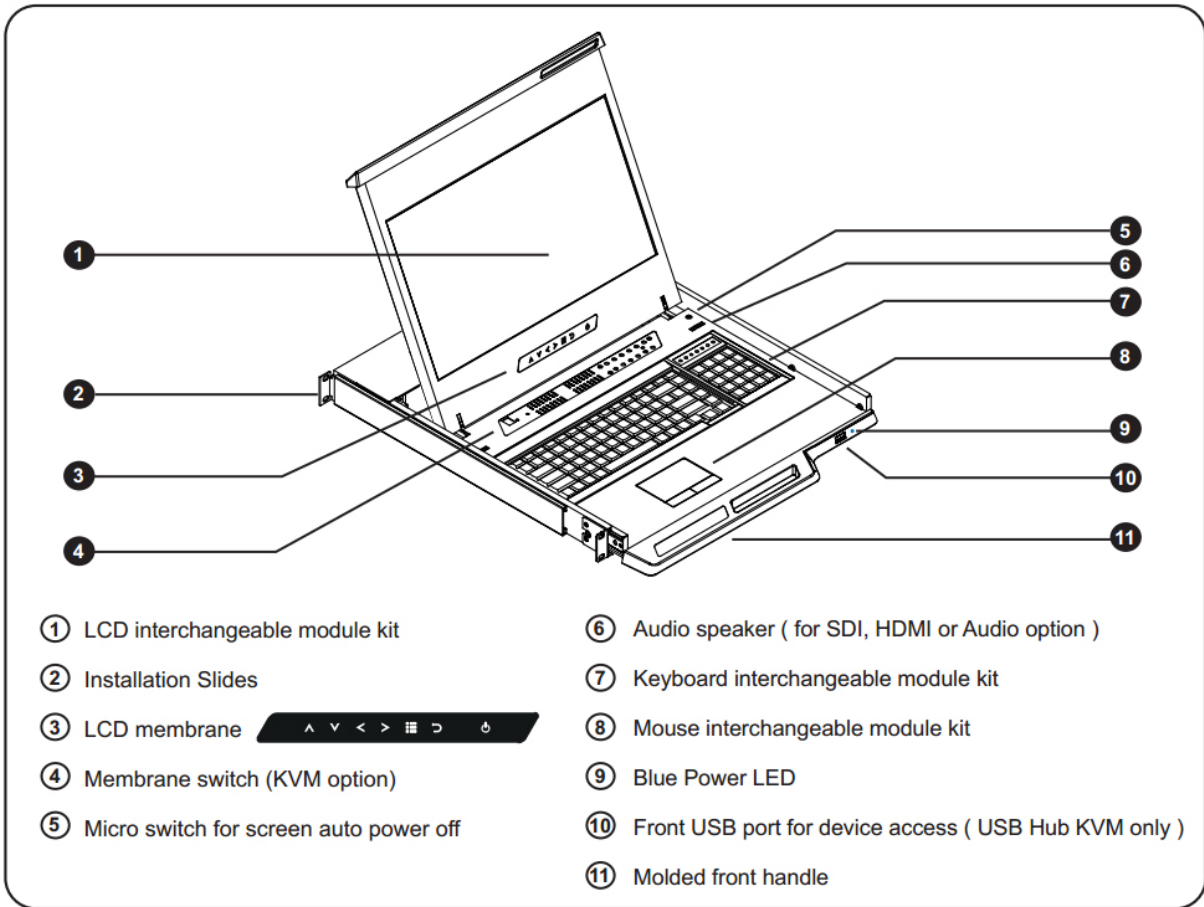

F9
Audio : Mute
Display : Degauss

F11
Audio : Decrease volume
Display : Decrease contrast

F12
Audio : Increase volume
Display : Increase contrast

STRUCTURE DIAGRAM

BUILT-IN USB HUB USAGE & CONNECTION

USB Hub DB-15 IP KVM Benefits

- VGA-USB DB-15 KVM with either 8 or 16 ports in 1U
- IP remote access across the world wide web
- 2 x USB 2.0 port sharing USB peripheral for computers
- Mix USB & SUN with Multi-Platform switch capability
- Support resolution up to 1920 x 1080
- SUN 1152 x 900 resolution compatible
- Hot pluggable, no software or drivers required
- Easy & quick installation

Switch Features & Options

- Multi lingual on screen display menu
- Control hardware and software systems from a remote location without physically being at the server's location
- Advanced user profiles and configurable OSD hot key combinations
- 12V, 24V and 48V DC Power options