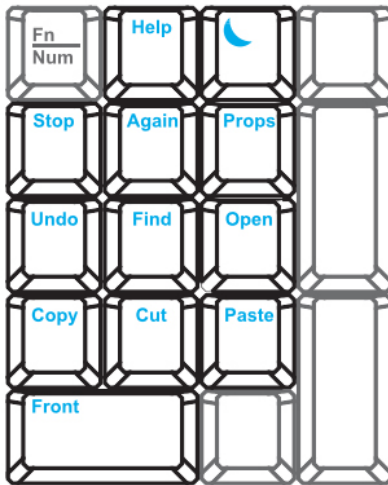

How to Use "SUN" Keyboard

Num LED in Off mode

Key pad behaves as a SUN Solar system administration command mode