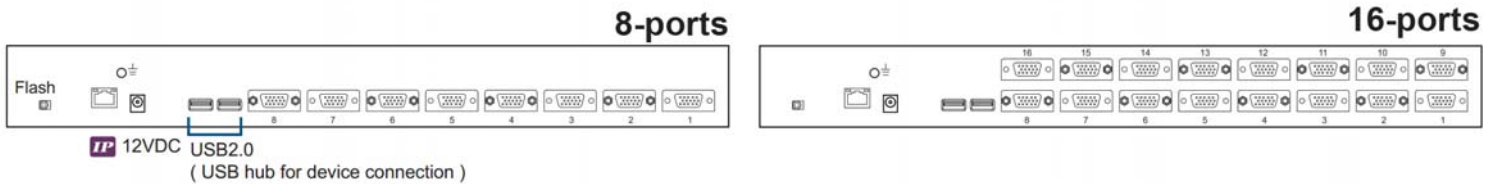

USB Hub DB-15 IP KVM Benefits

- VGA-USB DB-15 KVM with either 8 or 16 ports in 1U
- IP remote access across the world wide web
- 2 x USB 2.0 port sharing USB peripheral for computers
- Mix USB & SUN with Multi-Platform switch capability
- Support resolution up to 1920 x 1080
- SUN 1152 x 900 resolution compatible
- Hot pluggable, no software or drivers required
- Easy & quick installation

Switch Features & Options

- Multi lingual on screen display menu
- Control hardware and software systems from a remote location without physically being at the server's location
- Advanced user profiles and configurable OSD hot key combinations
- 12V, 24V and 48V DC Power options

Note: No Daisy chain function on USB Hub KVM model