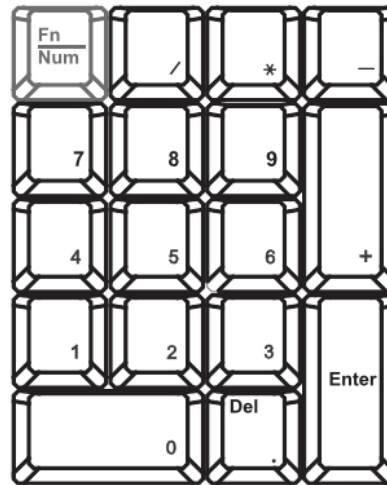

Num LED in Green mode

Key pad behaves as a normal key pad mode

Audio / Display Keys

* Please ask your supplier for full details

F9
Audio : Mute
Display : Degauss

F11
Audio : Decrease volume
Display : Decrease contrast

F12
Audio : Increase volume
Display : Increase contrast