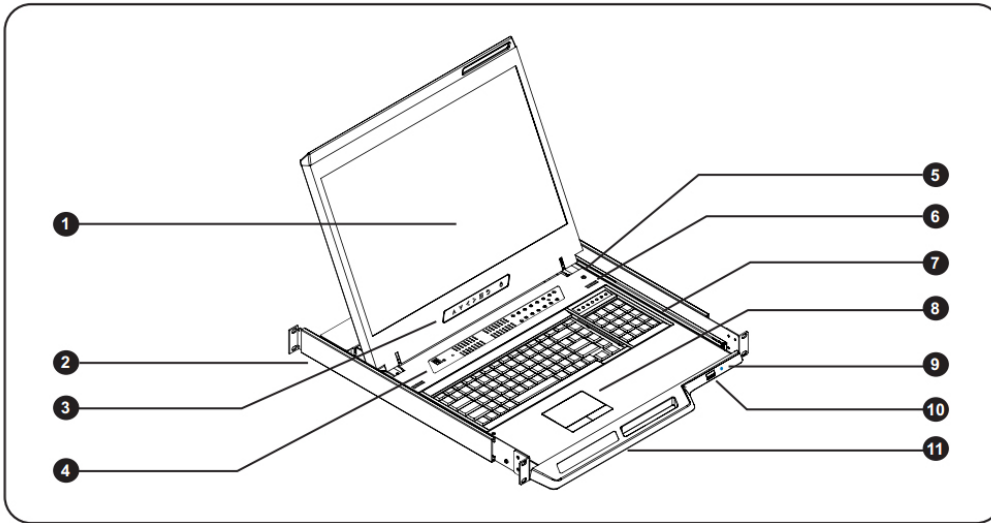

STRUCTURE DIAGRAM