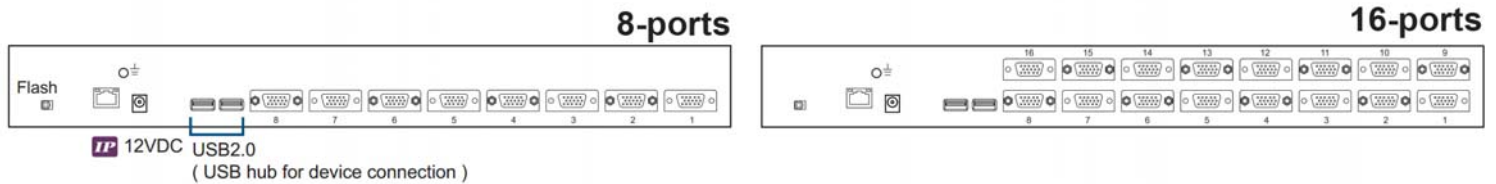

USB Hub DB-15 IP KVM Benefits

- VGA-USB DB-15 KVM with either 8 or 16 ports in 1U
- IP remote access across the world wide web
- 2 x USB 2.0 port sharing USB peripheral for computers
- Mix USB & SUN with Multi-Platform switch capability
- Support resolution up to 1920 x 1080
- SUN 1152 x 900 resolution compatible
- Hot pluggable, no software or drivers required
- Easy & quick installation

Switch Features & Options

- Multi lingual on screen display menu
- Control hardware and software systems from a remote location without physically being at the server's location
- Advanced user profiles and configurable OSD hot key combinations
- 12V, 24V and 48V DC Power options

Note: No Daisy chain function on USB Hub KVM model