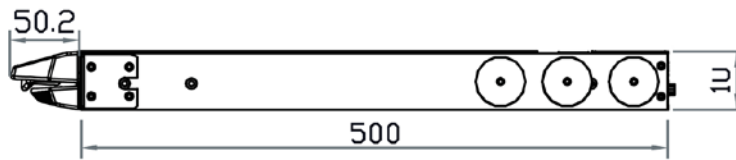

## DIMENSION

Front View

Rear View

Side View

Top View

UNIT : mm  
1mm = 0.03937 inch