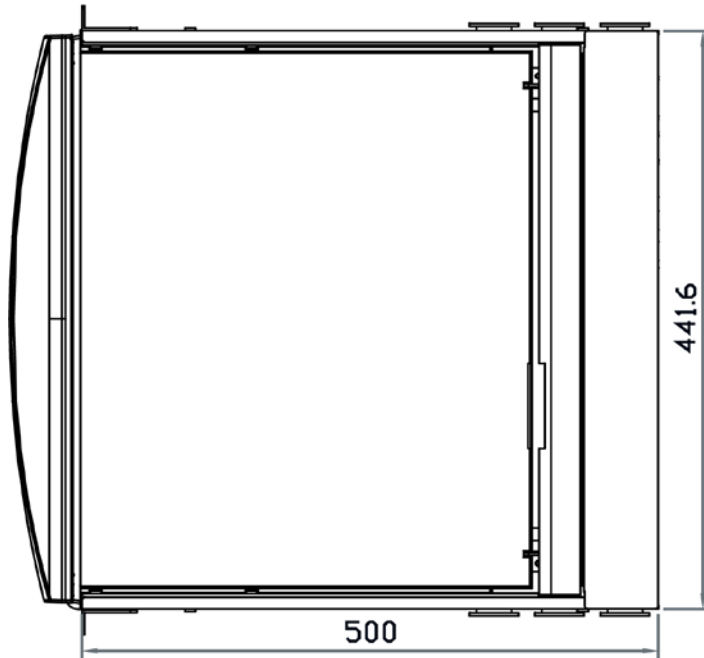

### SPECIFICATIONS:

LCD Panel	
Diagonal size	17" TFT
Max. Resolution	1280 x 1024
Brightness (cd/m2)	250
Backlight	CCFL
Colors	16.7M
Contrast Ratio (typ)	1000 : 1
Viewing Angle (H/V)	160° x 160°
Active area (mm)	338 x 270
MTBF (hrs)	50,000
Casing Color	Black ( RAL 9005 )
Weight ( Single console )	
Net	12.3 kgs ( 27.1 lbs )
Gross	16.5 kgs ( 36 lbs )
Environmental	
Operating	0 to 50°C Degree
Storage	-5 to 60°C Degree
Relative humidity	5-90%, non-condensing
Shock	10G acceleration ( 11 ms duration )
Vibration	5-500Hz 1G RMS random vibration
Regulatory	cUL, FCC, CE
Power	
Input	Auto-sensing 100 to 240VAC, 50 / 60Hz
Consumption	Max. 48 Watt, Standby 5 Watt
Product Dimensions ( Single console )	
Product	441.6 x 500 x 44 mm / 17.4 x 19.7 x 1.73 inch
Packing	590 x 808 x 140 mm / 23.2 x 31.8 x 5.5 inch

## DIMENSION

Front View

Rear View

Side View

Top View

UNIT : mm  
1mm = 0.03937 inch