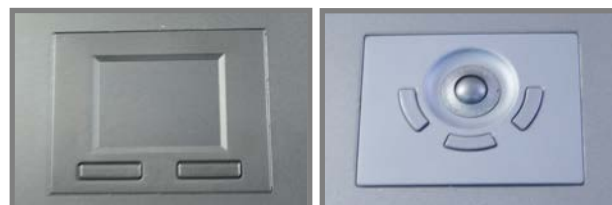

### FEATURES:

- 1U 17" LCD console drawer
- 104-key keyboard with either touchpad or trackball
- New enhanced aesthetics with molded front handle and two point lock
- Short depth design of 500mm(19.7 inch )Deep
- Support widescreen & native SUN 1152 x 900 resolution
- Multi-platform for PCs, SUN and Mac G3 / G4 Mac / iMac
- Hot pluggable, no software or drivers required

### SPECIFICATIONS:

LCD Panel	
Diagonal size	17" TFT
Max. Resolution	1280 x 1024
Brightness (cd/m2)	250
Backlight	CCFL
Colors	16.7M
Contrast Ratio (typ)	1000 : 1
Viewing Angle (H/V)	160° x 160°
Active area (mm)	338 x 270
MTBF (hrs)	50,000
Casing Color	Black ( RAL 9005 )
Weight ( Single console )	
Net	12.3 kgs ( 27.1 lbs )
Gross	16.5 kgs ( 36 lbs )
Environmental	
Operating	0 to 50°C Degree
Storage	-5 to 60°C Degree
Relative humidity	5-90%, non-condensing
Shock	10G acceleration ( 11 ms duration )
Vibration	5-500Hz 1G RMS random vibration
Regulatory	cUL, FCC, CE
Power	
Input	Auto-sensing 100 to 240VAC, 50 / 60Hz
Consumption	Max. 48 Watt, Standby 5 Watt
Product Dimensions ( Single console )	
Product	441.6 x 500 x 44 mm / 17.4 x 19.7 x 1.73 inch
Packing	590 x 808 x 140 mm / 23.2 x 31.8 x 5.5 inch