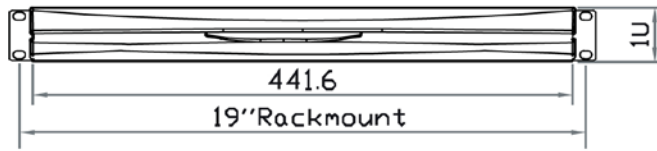

### SPECIFICATIONS:

LCD Panel	
Diagonal size	17" TFT
Max. Resolution	1280 x 1024
Brightness (cd/m2)	250
Backlight	CCFL
Colors	16.7M
Contrast Ratio (typ)	1000 : 1
Viewing Angle (H/V)	160° x 160°
Active area (mm)	338 x 270
MTBF (hrs)	50,000
Casing Color	Black ( RAL 9005 )
Weight ( Single console )	
Net	12.3 kgs ( 27.1 lbs )
Gross	16.5 kgs ( 36 lbs )
Environmental	
Operating	0 to 50°C Degree
Storage	-5 to 60°C Degree
Relative humidity	5-90%, non-condensing
Shock	10G acceleration ( 11 ms duration )
Vibration	5-500Hz 1G RMS random vibration
Regulatory	cUL, FCC, CE
Power	
Input	Auto-sensing 100 to 240VAC, 50 / 60Hz
Consumption	Max. 48 Watt, Standby 5 Watt
Product Dimensions ( Single console )	
Product	441.6 x 500 x 44 mm / 17.4 x 19.7 x 1.73 inch
Packing	590 x 808 x 140 mm / 23.2 x 31.8 x 5.5 inch

## HOW TO USE THE DRAWER:

- Hold the handle and slide out the drawer.

- Flip up the LCD to a suitable angle

- Operate the LCD console drawer.

## DIMENSION

Front View

Rear View

Side View

Top View

UNIT : mm  
1mm = 0.03937 inch