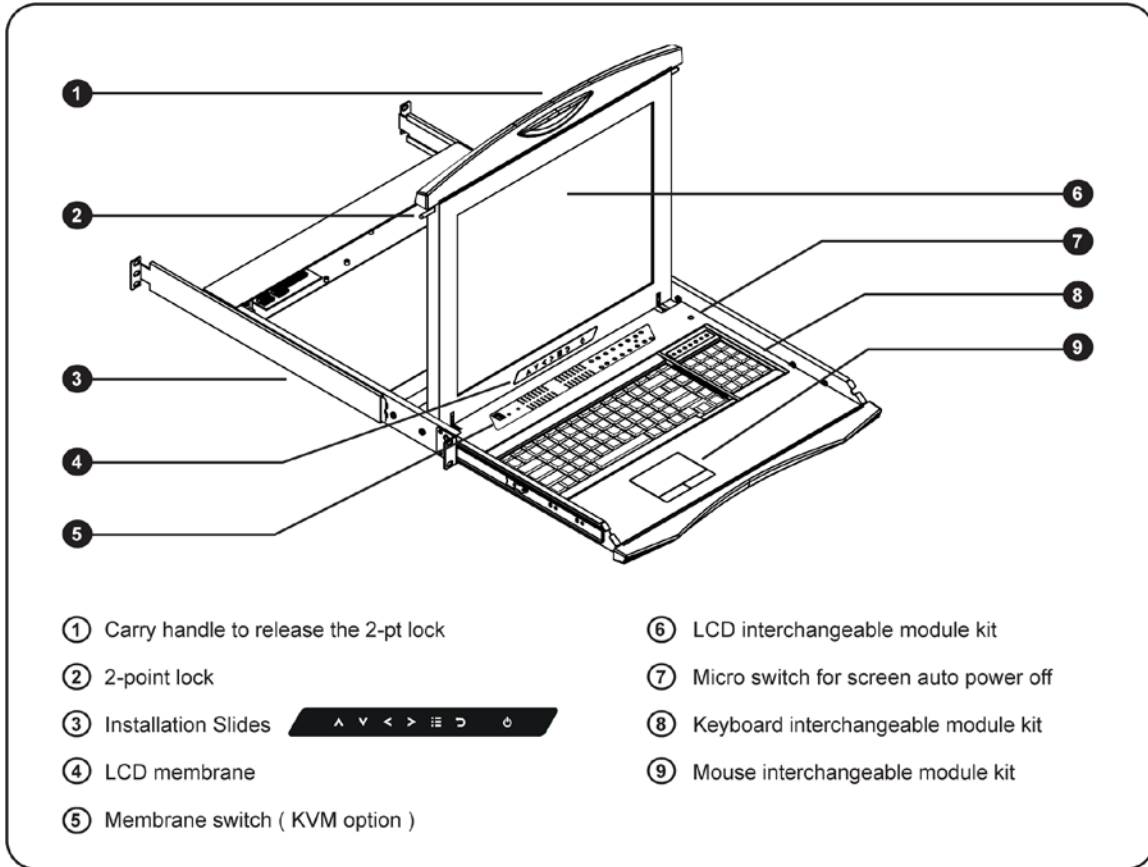

STRUCTURE DIAGRAM