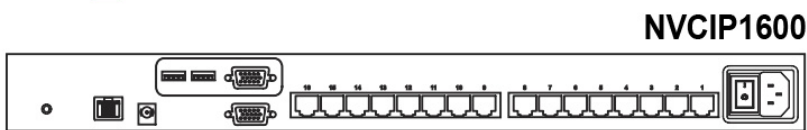

Matrix Cat6 IP KVM Benefits

- Combo Cat6 KVM with either 8, 16 or 32 ports in 1U
- Up to 40 meters between your servers & KVM ports
- IP remote access across the world wide web
- Cascade switches up to 8 levels & Mix switches between Cat6 & Combo DB-15 KVM
- Support DVI-USB, VGA-USB & VGA-PS/2 server interface
- Mix PS/2, USB & SUN with Multi-Platform switch capability

Switch Features & Options

- Multi lingual on screen display menu
- Advanced user profiles and configurable OSD hot key combinations
- Dual power with failover
- 12V, 24V and 48V DC Power options

KVM SPECIFICATIONS

■ KVM Port	
Number of ports:	8, 16 or 32
Connector:	RJ-45
Connectivity:	DVI-D / VGA connector dongle up to 40 meters (132 feet) via Cat6 / Cat5 cable
■ Local Console	
Graphic Connector:	1 x DB-15 VGA
Resolution:	Up to 1600 x 1200
Input device:	2 x USB type A for keyboard & mouse
Resolution support:	4:3 - max. 1600 x 1200 16:10 - max. 1440 x 900
■ IP Remote Console	
Connector:	RJ45 Ethernet
User management:	15-user login, 1 x active user
Network protocol:	DHCP / BOOTP / DNS
Security:	SSL v3, RSA, AES, HTTP / HTTPS, CSR
Resolution:	Up to 1600 x 1200
Browser:	IE, Firefox, Safari, Netscape
Resolution support:	4:3 - max. 1600 x 1200
■ Expansion:	Up to 256 servers by 8-level cascade
■ Compatibility	
Multi-platform:	Mix PCs, SUN and Mac G3 / G4 Mac / iMac
Support:	Windows 7 / Vista / 2003 / XP, Linux, Unix

■ Power	
Input:	Auto sensing 100 to 240VAC, 50 / 60 Hz OR AC / DC power adapter 12V@3.3A (optional)
Consumption:	Max. 24 Watt, Standby 5 Watt
■ Regulatory :	
Safety:	cUL, FCC & CE certified
Environment:	RoHS2 & REACH compliant
■ Environmental	
Operating:	0 to 50°C
Storage:	-5 to 60°C
Relative humidity:	90%, non-condensing
Shock:	50G peak acceleration (11ms, half-sine wave)
Vibration:	58-100Hz / 0.98G (11ms / cycle)
■ Product Information	
Dimension (W x D x H):	443 x 171 x 44 mm / 17.4 x 6.7 x 1.73 inch
Net weight:	3 kg / 6.5 lb
■ Packing Information	
Dimension (W x D x H):	500 x 400 x 90 mm / 19.7 x 15.7 x 3.5 inch
Gross weight:	5 kg / 11 lb