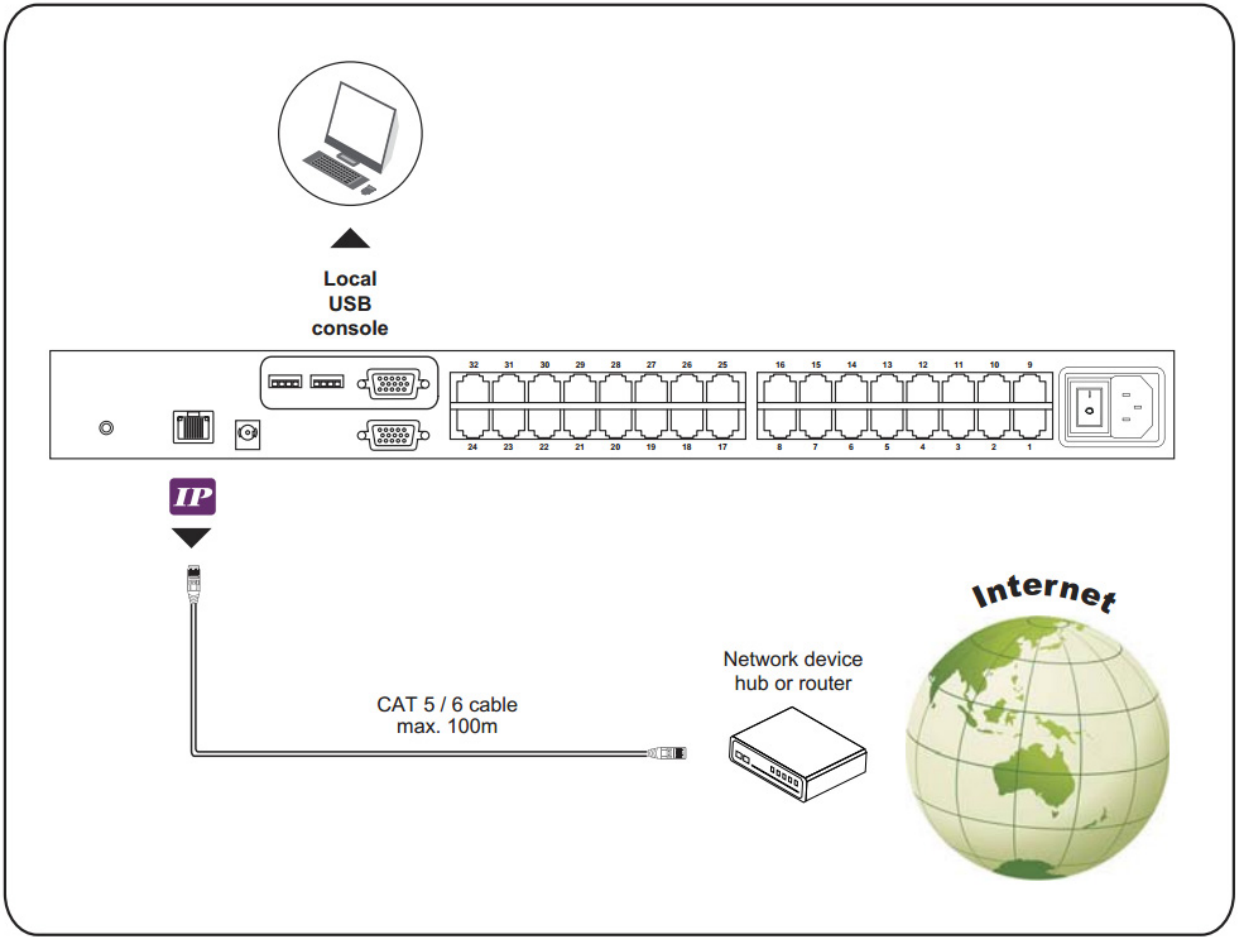

Cat6 Dongle	EDID Resolution Hard-coded	Resolutions Capable			
		4:3			16:10
		1024 x 768	1280 x 1024	1600 x 1200	1440 x 900
IF-DPS2	1600 x 1200	✓	✓	✓	✓*
IF-DUSB	1600 x 1200	✓	✓	✓	✓*
IF-DUSBD	1280 x 1024	✓	✓	✗	✗

* Requires the user to enable showing unsupported resolutions via the target computer's video adapter settings (effectively ignoring the DDC / EDID)

IP & LOCAL CONSOLE CONNECTION