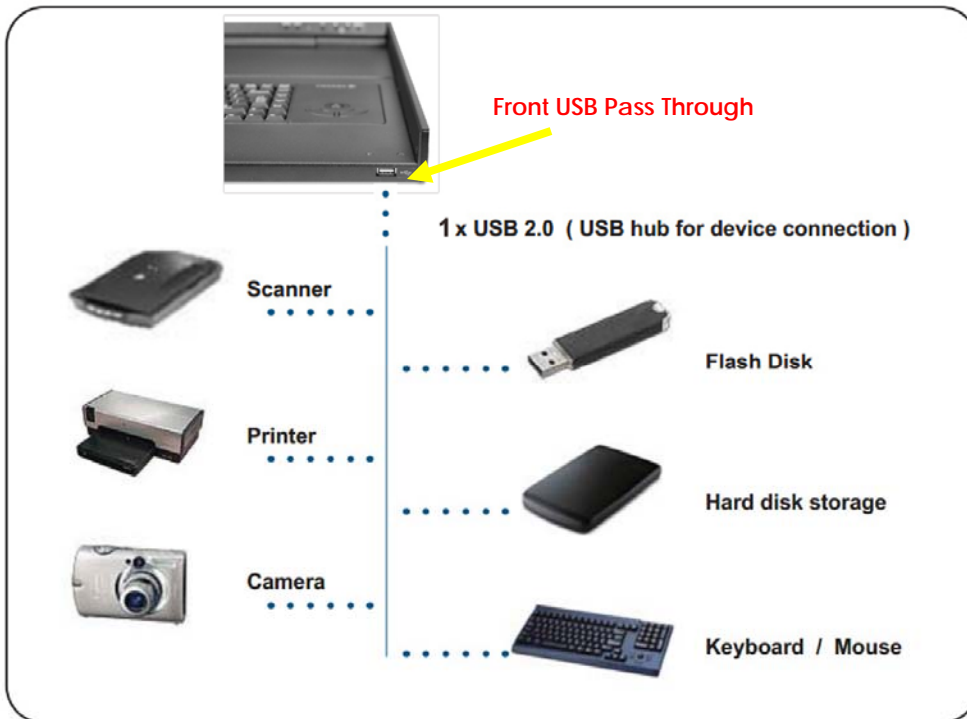

BUILT-IN USB HUB USAGE & CONNECTION