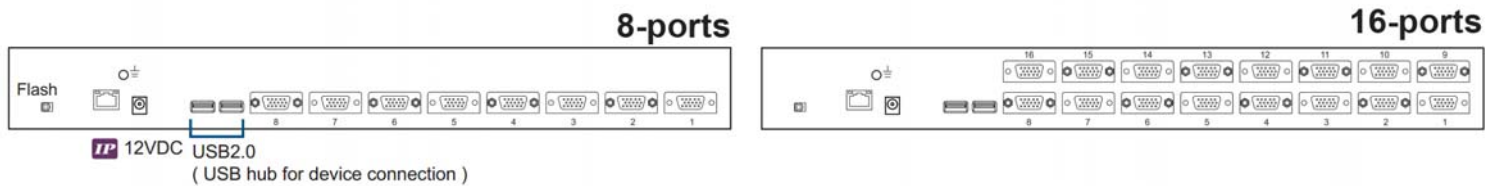

USB Hub DB-15 IP KVM Benefits

- VGA-USB DB-15 KVM with either 8 or 16 ports in 1U
- IP remote access across the world wide web
- 2 x USB 2.0 port sharing USB peripheral for computers
- Mix USB & SUN with Multi-Platform switch capability
- Support resolution up to 1920 x 1080
- SUN 1152 x 900 resolution compatible
- Hot pluggable, no software or divers required
- Easy & quick installation

Switch Features & Options

- Multi lingual on screen display menu
- Control hardware and software systems from a remote location without physically being at the server's location
- Advanced user profiles and configurable OSD hot key combinations
- 12V, 24V and 48V DC Power options

Note: No Daisy chain function on USB Hub KVM model