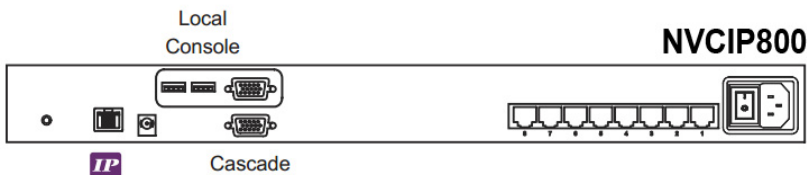

Matrix Cat6 IP KVM Benefits

- Combo Cat6 KVM with either 8, 16 or 32 ports in 1U
- Up to 40 meters between your servers & KVM ports
- IP remote access across the world wide web
- Cascade switches up to 8 levels & Mix switches between Cat6 & Combo DB-15 KVM
- Support DVI-USB, VGA-USB & VGA-PS/2 server interface
- Mix PS/2, USB & SUN with Multi-Platform switch capability

Switch Features & Options

- Multi lingual on screen display menu
- Advanced user profiles and configurable OSD hot key combinations
- Dual power with failover
- 12V, 24V and 48V DC Power options

KVM SPECIFICATIONS

■ KVM Port	
Number of ports:	8, 16 or 32
Connector:	RJ-45
Connectivity:	DVI-D / VGA connector dongle up to 40 meters (132 feet) via Cat6 / Cat5 cable
■ Local Console	
Graphic Connector:	1 x DB-15 VGA
Resolution:	Up to 1600 x 1200
Input device:	2 x USB type A for keyboard & mouse
Resolution support:	4:3 - max. 1600 x 1200 16:10 - max. 1440 x 900
■ IP Remote Console	
Connector:	RJ45 Ethernet
User management:	15-user login, 1 x active user
Network protocol:	DHCP / BOOTP / DNS
Security:	SSL v3, RSA, AES, HTTP / HTTPS, CSR
Resolution:	Up to 1600 x 1200
Browser:	IE, Firefox, Safari, Netscape
Resolution support:	4:3 - max. 1600 x 1200
■ Expansion:	Up to 256 servers by 8-level cascade
■ Compatibility	
Multi-platform:	Mix PCs, SUN and Mac G3 / G4 Mac / iMac
Support:	Windows 7 / Vista / 2003 / XP, Linux, Unix

■ Power	
Input:	Auto sensing 100 to 240VAC, 50 / 60 Hz OR AC / DC power adapter 12V@3.3A (optional)
Consumption:	Max. 24 Watt, Standby 5 Watt
■ Regulatory :	
Safety:	cUL, FCC & CE certified
Environment:	RoHS2 & REACH compliant
■ Environmental	
Operating:	0 to 50°C
Storage:	-5 to 60°C
Relative humidity:	90%, non-condensing
Shock:	50G peak acceleration (11ms, half-sine wave)
Vibration:	58-100Hz / 0.98G (11ms / cycle)
■ Product Information	
Dimension (W x D x H):	443 x 171 x 44 mm / 17.4 x 6.7 x 1.73 inch
Net weight:	3 kg / 6.5 lb
■ Packing Information	
Dimension (W x D x H):	500 x 400 x 90 mm / 19.7 x 15.7 x 3.5 inch
Gross weight:	5 kg / 11 lb