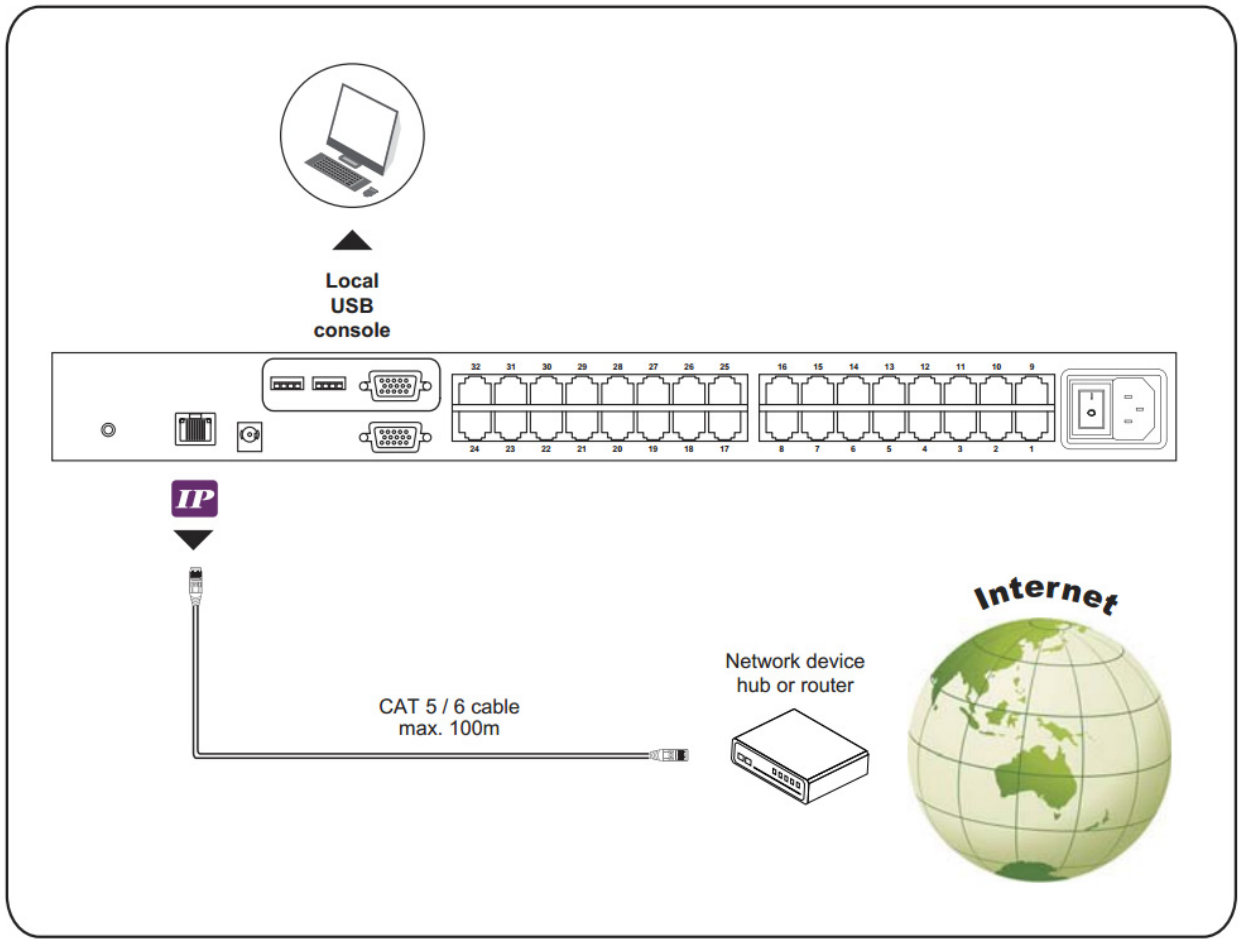

Cat6 Dongle	EDID Resolution Hard-coded	Resolutions Capable			
		4:3			16:10
		1024 x 768	1280 x 1024	1600 x 1200	1440 x 900
IF-DPS2	1600 x 1200	✓	✓	✓	✓*
IF-DUSB	1600 x 1200	✓	✓	✓	✓*
IF-DUSBD	1280 x 1024	✓	✓	✗	✗

* Requires the user to enable showing unsupported resolutions via the target computer's video adapter settings (effectively ignoring the DDC / EDID)

IP & LOCAL CONSOLE CONNECTION