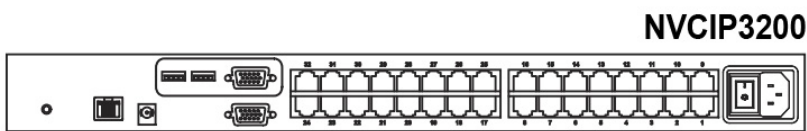

Matrix Cat6 IP KVM Benefits

- Combo Cat6 KVM with either 8, 16 or 32 ports in 1U
- Up to 40 meters between your servers & KVM ports
- IP remote access across the world wide web
- Cascade switches up to 8 levels & Mix switches between Cat6 & Combo DB-15 KVM
- Support DVI-USB, VGA-USB & VGA-PS/2 server interface
- Mix PS/2, USB & SUN with Multi-Platform switch capability

Switch Features & Options

- Multi lingual on screen display menu
- Advanced user profiles and configurable OSD hot key combinations
- Dual power with failover
- 12V, 24V and 48V DC Power options

KVM SPECIFICATIONS

■ KVM Port	
Number of ports:	8, 16 or 32
Connector:	RJ-45
Connectivity:	DVI-D / VGA connector dongle up to 40 meters (132 feet) via Cat6 / Cat5 cable
■ Local Console	
Graphic Connector:	1 x DB-15 VGA
Resolution:	Up to 1600 x 1200
Input device:	2 x USB type A for keyboard & mouse
Resolution support:	4:3 - max. 1600 x 1200 16:10 - max. 1440 x 900
■ IP Remote Console	
Connector:	RJ45 Ethernet
User management:	15-user login, 1 x active user
Network protocol:	DHCP / BOOTP / DNS
Security:	SSL v3, RSA, AES, HTTP / HTTPS, CSR
Resolution:	Up to 1600 x 1200
Browser:	IE, Firefox, Safari, Netscape
Resolution support:	4:3 - max. 1600 x 1200
■ Expansion:	Up to 256 servers by 8-level cascade
■ Compatibility	
Multi-platform:	Mix PCs, SUN and Mac G3 / G4 Mac / iMac
Support:	Windows 7 / Vista / 2003 / XP, Linux, Unix

■ Power	
Input:	Auto sensing 100 to 240VAC, 50 / 60 Hz OR AC / DC power adapter 12V@3.3A (optional)
Consumption:	Max. 24 Watt, Standby 5 Watt
■ Regulatory :	
Safety:	cUL, FCC & CE certified
Environment:	RoHS2 & REACH compliant
■ Environmental	
Operating:	0 to 50°C
Storage:	-5 to 60°C
Relative humidity:	90%, non-condensing
Shock:	50G peak acceleration (11ms, half-sine wave)
Vibration:	58-100Hz / 0.98G (11ms / cycle)
■ Product Information	
Dimension (W x D x H):	443 x 171 x 44 mm / 17.4 x 6.7 x 1.73 inch
Net weight:	3 kg / 6.5 lb
■ Packing Information	
Dimension (W x D x H):	500 x 400 x 90 mm / 19.7 x 15.7 x 3.5 inch
Gross weight:	5 kg / 11 lb