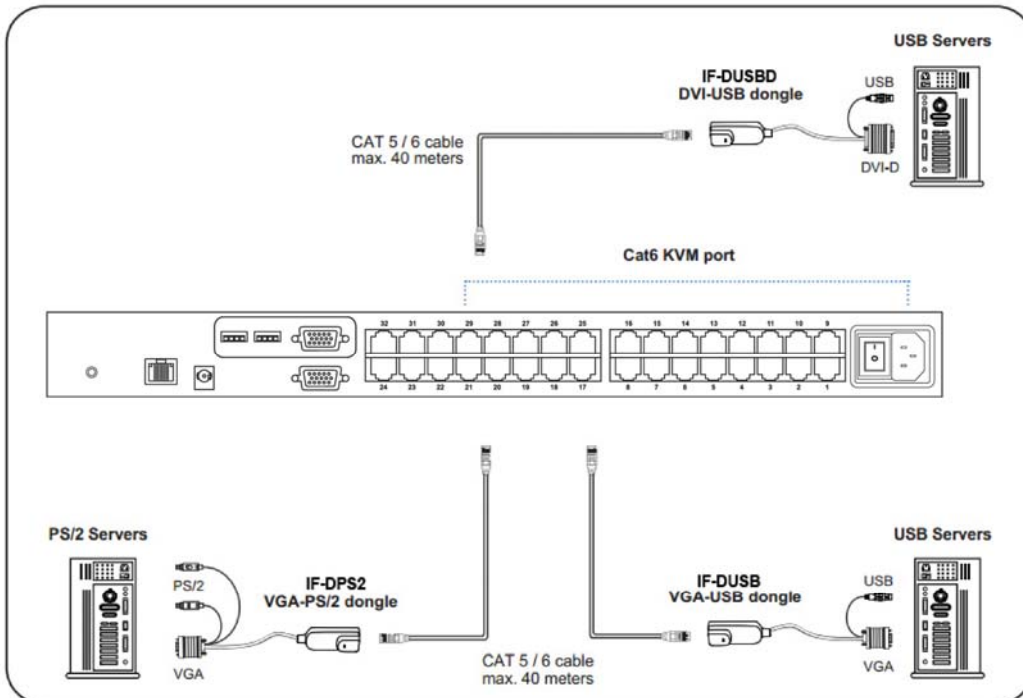

KVM PORT & CAT6 DONGLE CONNECTION

IF-DUSBD DVI-USB dongle

- To connect DVI-D connector to the computer's video card
- To connect USB connector to the computer's USB port

IF-DUSB VGA-USB dongle

- To connect DB-15 connector to the computer's video card
- To connect USB connector to the computer's USB port

IF-DPS2 VGA-PS/2 dongle

- To connect DB-15 connector to the computer's video card
- To connect PS/2 keyboard connector to the computer's keyboard port
- To connect PS/2 mouse connector to the computer's mouse port