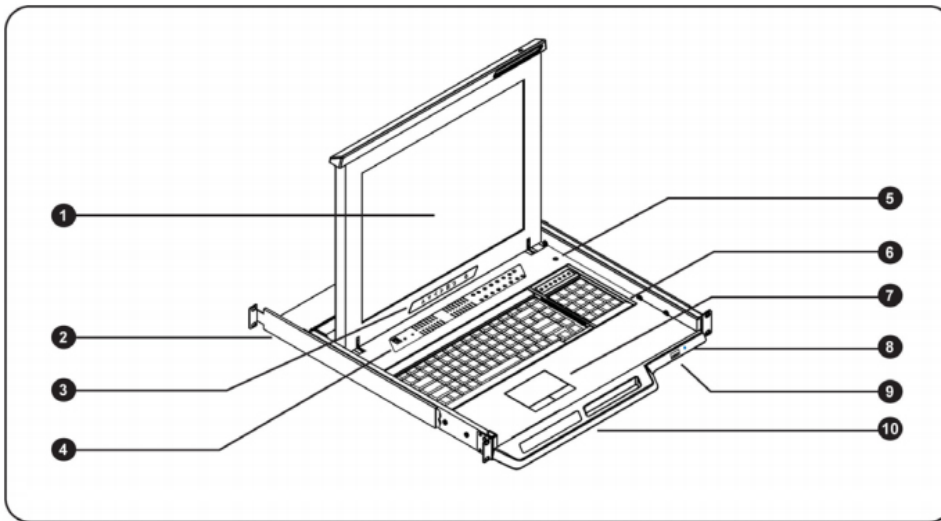

STRUCTURE DIAGRAM