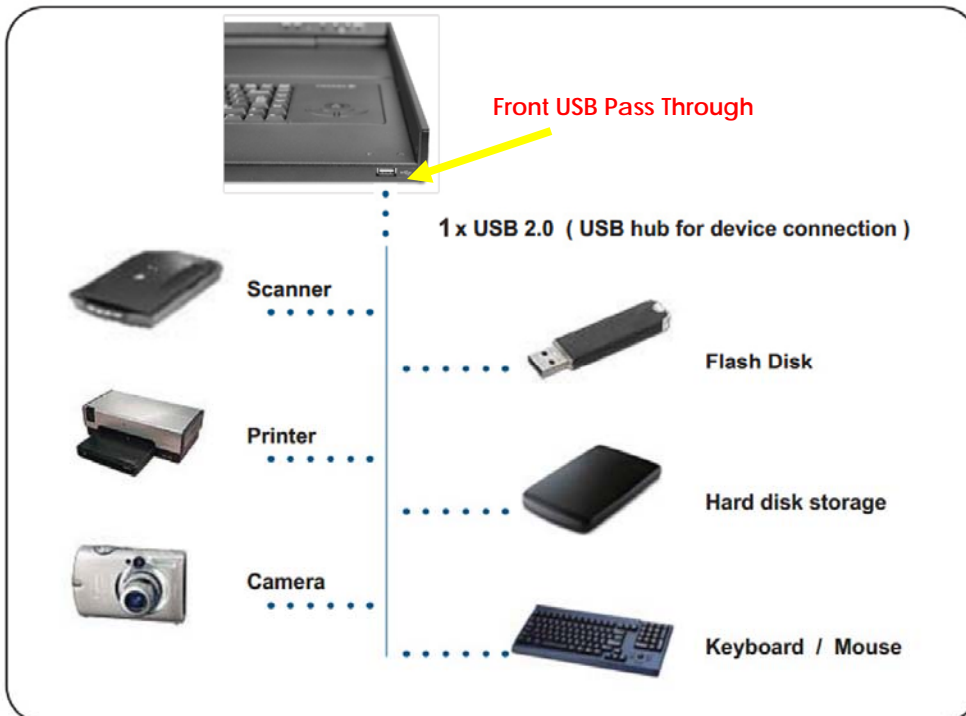

STRUCTURE DIAGRAM

- ① LCD interchangeable module kit
- ② Installation Slides
- ③ LCD membrane 
- ④ Membrane switch (KVM option)
- ⑤ Micro switch for screen auto power off
- ⑥ Keyboard interchangeable module kit
- ⑦ Mouse interchangeable module kit
- ⑧ Blue Power LED
- ⑨ Front USB port for device access (USB Hub KVM only)
- ⑩ Molded front handle

STANDARD KEYBOARD

e keyboard integrated with touchpad

b keyboard integrated with trackball

Supporting layouts

America

United States

BUILT-IN USB HUB USAGE & CONNECTION

USB Hub DB-15 IP KVM Benefits

- VGA-USB DB-15 KVM with either 8 or 16 ports in 1U
- IP remote access across the world wide web
- 2 x USB 2.0 port sharing USB peripheral for computers
- Mix USB & SUN with Multi-Platform switch capability
- Support resolution up to 1920 x 1080
- SUN 1152 x 900 resolution compatible
- Hot pluggable, no software or divers required
- Easy & quick installation