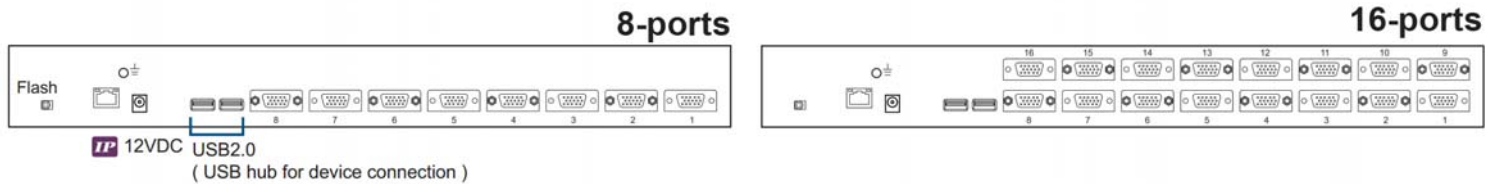

USB Hub DB-15 IP KVM Benefits

- VGA-USB DB-15 KVM with either 8 or 16 ports in 1U
- IP remote access across the world wide web
- 2 x USB 2.0 port sharing USB peripheral for computers
- Mix USB & SUN with Multi-Platform switch capability
- Support resolution up to 1920 x 1080
- SUN 1152 x 900 resolution compatible
- Hot pluggable, no software or divers required
- Easy & quick installation

Switch Features & Options

- Multi lingual on screen display menu
- Control hardware and software systems from a remote location without physically being at the server's location
- Advanced user profiles and configurable OSD hot key combinations
- 12V, 24V and 48V DC Power options

Note: No Daisy chain function on USB Hub KVM model