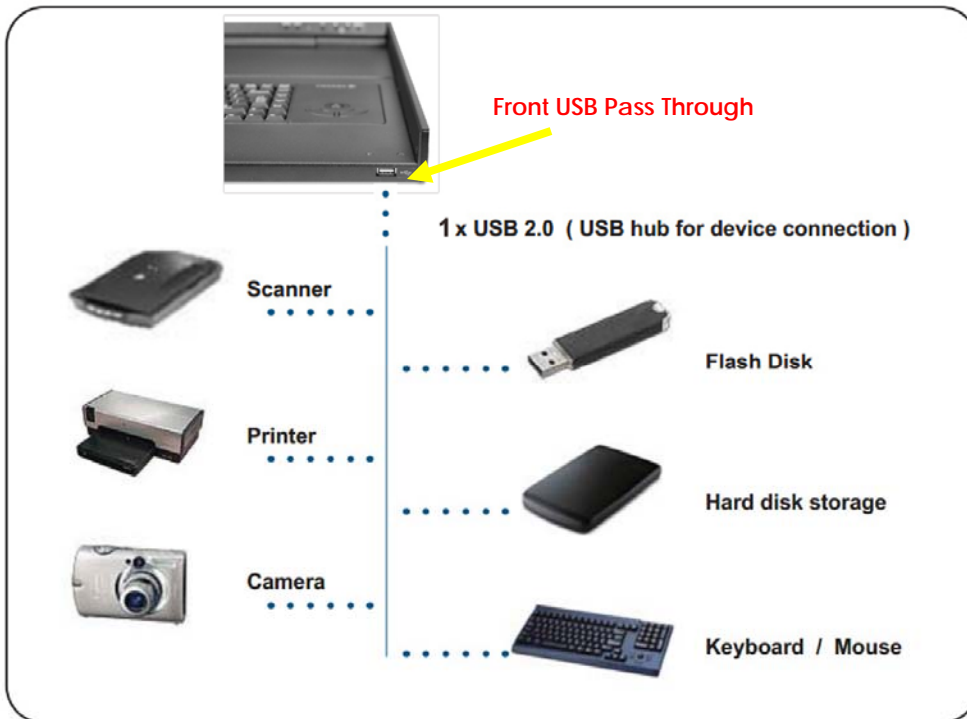

STRUCTURE DIAGRAM

- ① LCD interchangeable module kit
- ② Installation Slides
- ③ LCD membrane 
- ④ Membrane switch (KVM option)
- ⑤ Micro switch for screen auto power off
- ⑥ Keyboard interchangeable module kit
- ⑦ Mouse interchangeable module kit
- ⑧ Blue Power LED
- ⑨ Front USB port for device access (USB Hub KVM only)
- ⑩ Molded front handle

STANDARD KEYBOARD

e keyboard integrated with touchpad

b keyboard integrated with trackball

Supporting layouts

America

United States

BUILT-IN USB HUB USAGE & CONNECTION

USB Hub DB-15 IP KVM Benefits

- VGA-USB DB-15 KVM with either 8 or 16 ports in 1U
- IP remote access across the world wide web
- 2 x USB 2.0 port sharing USB peripheral for computers
- Mix USB & SUN with Multi-Platform switch capability
- Support resolution up to 1920 x 1080
- SUN 1152 x 900 resolution compatible
- Hot pluggable, no software or drivers required
- Easy & quick installation