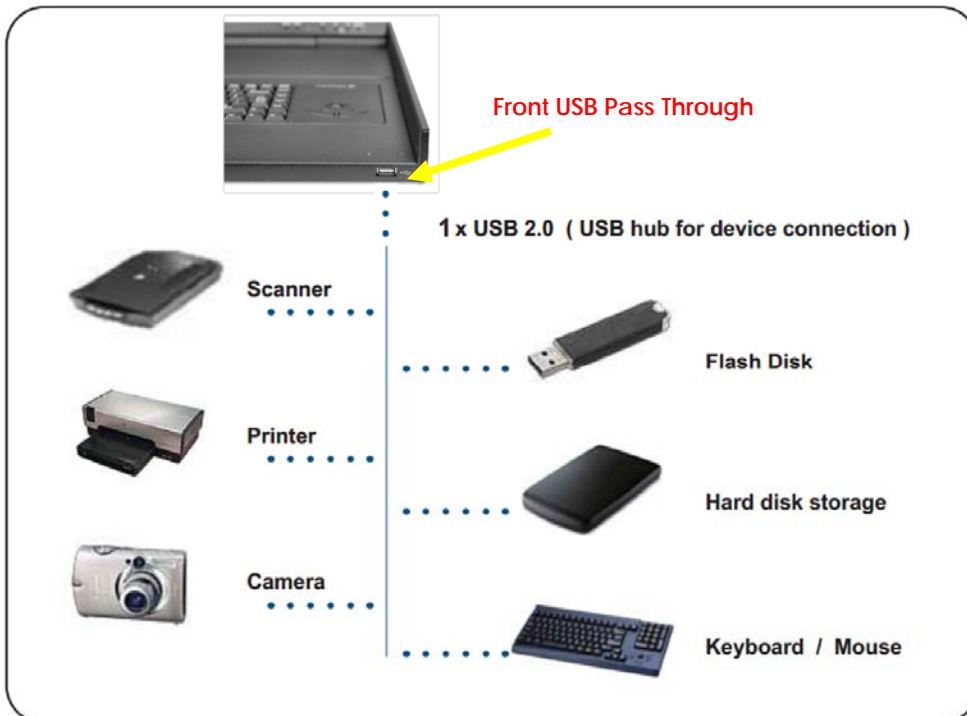

STRUCTURE DIAGRAM

- ① LCD interchangeable module kit
- ② Installation Slides
- ③ LCD membrane 
- ④ Membrane switch (KVM option)
- ⑤ Micro switch for screen auto power off
- ⑥ Keyboard interchangeable module kit
- ⑦ Mouse interchangeable module kit
- ⑧ Blue Power LED
- ⑨ Front USB port for device access (USB Hub KVM only)
- ⑩ Molded front handle

STANDARD KEYBOARD

e keyboard integrated with touchpad

b keyboard integrated with trackball

Supporting layouts

America

United States

BUILT-IN USB HUB USAGE & CONNECTION

USB Hub DB-15 IP KVM Benefits

- VGA-USB DB-15 KVM with either 8 or 16 ports in 1U
- IP remote access across the world wide web
- 2 x USB 2.0 port sharing USB peripheral for computers
- Mix USB & SUN with Multi-Platform switch capability
- Support resolution up to 1920 x 1080
- SUN 1152 x 900 resolution compatible
- Hot pluggable, no software or drivers required
- Easy & quick installation