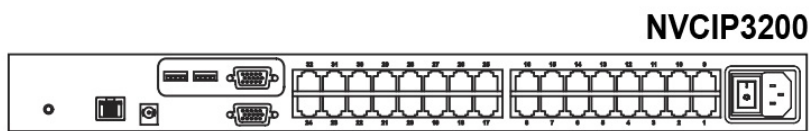

Matrix Cat6 IP KVM Benefits

- Combo Cat6 KVM with either 8, 16 or 32 ports in 1U
- Up to 40 meters between your servers & KVM ports
- IP remote access across the world wide web
- Cascade switches up to 8 levels & Mix switches between Cat6 & Combo DB-15 KVM
- Support DVI-USB, VGA-USB & VGA-PS/2 server interface
- Mix PS/2, USB & SUN with Multi-Platform switch capability

Switch Features & Options

- Multi lingual on screen display menu
- Advanced user profiles and configurable OSD hot key combinations
- Dual power with failover
- 12V, 24V and 48V DC Power options

KVM SPECIFICATIONS

■ KVM Port	
Number of ports:	8, 16 or 32
Connector:	RJ-45
Connectivity:	DVI-D / VGA connector dongle up to 40 meters (132 feet) via Cat6 / Cat5 cable
■ Local Console	
Graphic Connector:	1 x DB-15 VGA
Resolution:	Up to 1600 x 1200
Input device:	2 x USB type A for keyboard & mouse
Resolution support:	4:3 - max. 1600 x 1200 16:10 - max. 1440 x 900
■ IP Remote Console	
Connector:	RJ45 Ethernet
User management:	15-user login, 1 x active user
Network protocol:	DHCP / BOOTP / DNS
Security:	SSL v3, RSA, AES, HTTP / HTTPS, CSR
Resolution:	Up to 1600 x 1200
Browser:	IE, Firefox, Safari, Netscape
Resolution support:	4:3 - max. 1600 x 1200
■ Expansion:	Up to 256 servers by 8-level cascade
■ Compatibility	
Multi-platform:	Mix PCs, SUN and Mac G3 / G4 Mac / iMac
Support:	Windows 7 / Vista / 2003 / XP, Linux, Unix

■ Power	
Input:	Auto sensing 100 to 240VAC, 50 / 60 Hz OR AC / DC power adapter 12V@3.3A (optional)
Consumption:	Max. 24 Watt, Standby 5 Watt
■ Regulatory :	
Safety:	cUL, FCC & CE certified
Environment:	RoHS2 & REACH compliant
■ Environmental	
Operating:	0 to 50°C
Storage:	-5 to 60°C
Relative humidity:	90%, non-condensing
Shock:	50G peak acceleration (11ms, half-sine wave)
Vibration:	58-100Hz / 0.98G (11ms / cycle)
■ Product Information	
Dimension (W x D x H):	443 x 171 x 44 mm / 17.4 x 6.7 x 1.73 inch
Net weight:	3 kg / 6.5 lb
■ Packing Information	
Dimension (W x D x H):	500 x 400 x 90 mm / 19.7 x 15.7 x 3.5 inch
Gross weight:	5 kg / 11 lb