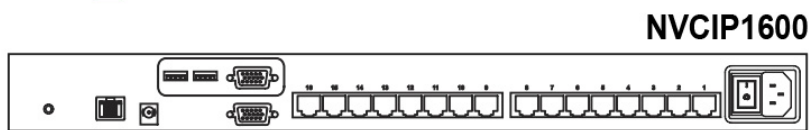

Matrix Cat6 IP KVM Benefits

- Combo Cat6 KVM with either 8, 16 or 32 ports in 1U
- Up to 40 meters between your servers & KVM ports
- IP remote access across the world wide web
- Cascade switches up to 8 levels & Mix switches between Cat6 & Combo DB-15 KVM
- Support DVI-USB, VGA-USB & VGA-PS/2 server interface
- Mix PS/2, USB & SUN with Multi-Platform switch capability

Switch Features & Options

- Multi lingual on screen display menu
- Advanced user profiles and configurable OSD hot key combinations
- Dual power with failover
- 12V, 24V and 48V DC Power options

KVM SPECIFICATIONS

■ KVM Port	
Number of ports:	8, 16 or 32
Connector:	RJ-45
Connectivity:	DVI-D / VGA connector dongle up to 40 meters (132 feet) via Cat6 / Cat5 cable
■ Local Console	
Graphic Connector:	1 x DB-15 VGA
Resolution:	Up to 1600 x 1200
Input device:	2 x USB type A for keyboard & mouse
Resolution support:	4:3 - max. 1600 x 1200 16:10 - max. 1440 x 900
■ IP Remote Console	
Connector:	RJ45 Ethernet
User management:	15-user login, 1 x active user
Network protocol:	DHCP / BOOTP / DNS
Security:	SSL v3, RSA, AES, HTTP / HTTPS, CSR
Resolution:	Up to 1600 x 1200
Browser:	IE, Firefox, Safari, Netscape
Resolution support:	4:3 - max. 1600 x 1200
■ Expansion:	Up to 256 servers by 8-level cascade
■ Compatibility	
Multi-platform:	Mix PCs, SUN and Mac G3 / G4 Mac / iMac
Support:	Windows 7 / Vista / 2003 / XP, Linux, Unix

■ Power	
Input:	Auto sensing 100 to 240VAC, 50 / 60 Hz OR AC / DC power adapter 12V@3.3A (optional)
Consumption:	Max. 24 Watt, Standby 5 Watt
■ Regulatory :	
Safety:	cUL, FCC & CE certified
Environment:	RoHS2 & REACH compliant
■ Environmental	
Operating:	0 to 50°C
Storage:	-5 to 60°C
Relative humidity:	90%, non-condensing
Shock:	50G peak acceleration (11ms, half-sine wave)
Vibration:	58-100Hz / 0.98G (11ms / cycle)
■ Product Information	
Dimension (W x D x H):	443 x 171 x 44 mm / 17.4 x 6.7 x 1.73 inch
Net weight:	3 kg / 6.5 lb
■ Packing Information	
Dimension (W x D x H):	500 x 400 x 90 mm / 19.7 x 15.7 x 3.5 inch
Gross weight:	5 kg / 11 lb