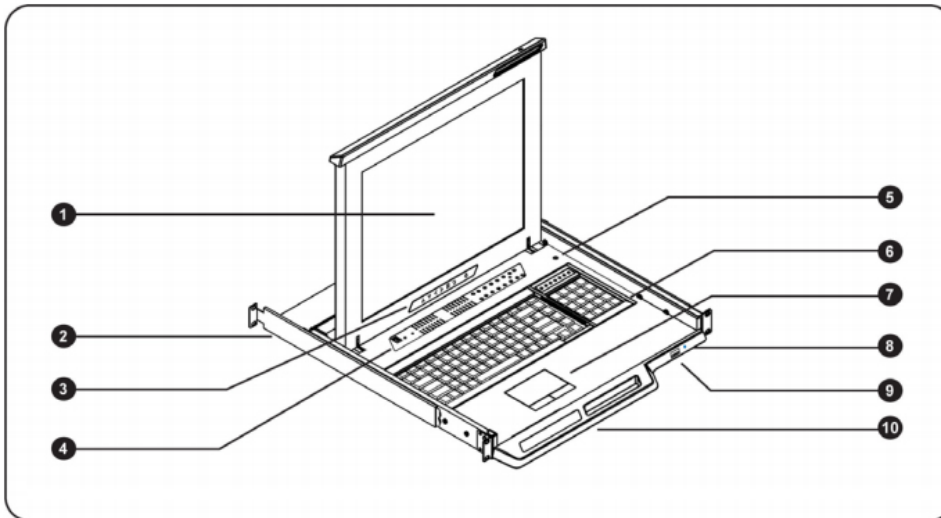

STRUCTURE DIAGRAM

- ① LCD interchangeable module kit
- ② Installation Slides
- ③ LCD membrane
- ④ Membrane switch (KVM option)
- ⑤ Micro switch for screen auto power off
- ⑥ Keyboard interchangeable module kit
- ⑦ Mouse interchangeable module kit
- ⑧ Blue Power LED
- ⑨ Front USB port for device access (USB Hub KVM only)
- ⑩ Molded front handle