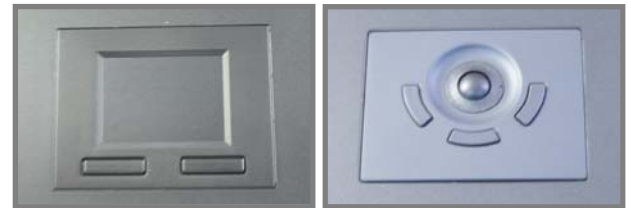

**SPECIFICATIONS:**

LCD Panel	
Diagonal size	19" TFT
Max. Resolution	1280 x 1024 (Direct)
Brightness (cd/m2)	250
Backlight	CCF
Colors	16.7M
Contrast Ratio (typ)	1000 : 1
Viewing Angle (H/V)	160° x 160°
Active area (mm)	376 x 301
MTBF (hrs)	50,000
Casing Color	Black ( RAL 9005 )
Weight ( Single console	
Net	12.7 kgs (27.9 lbs)
Gross	17.3 kgs (38.1 lbs )
Environmental	
Operating	0 to 50°C Degree
Storage	-5 to 60°C Degree
Relative humidity	5-90%, non-condensing
Shock	10G acceleration ( 11 ms duration )
Vibration	5-500Hz 1G RMS random vibration
Regulatory	cUL, FCC, CE
Power	
Input	Auto-sensing 100 to 240VAC, 50 / 60Hz
Consumption	Max. 48 Watt, Standby 5 Watt
<b>Product Dimensions ( Single console )</b>	
Product	441.6 x 620 x 44 mm / 17.4 x 24.4 x 1.73 inch
Packing	590 x 823 x 140 mm / 23.2 x 32.4 x 5.5 inch