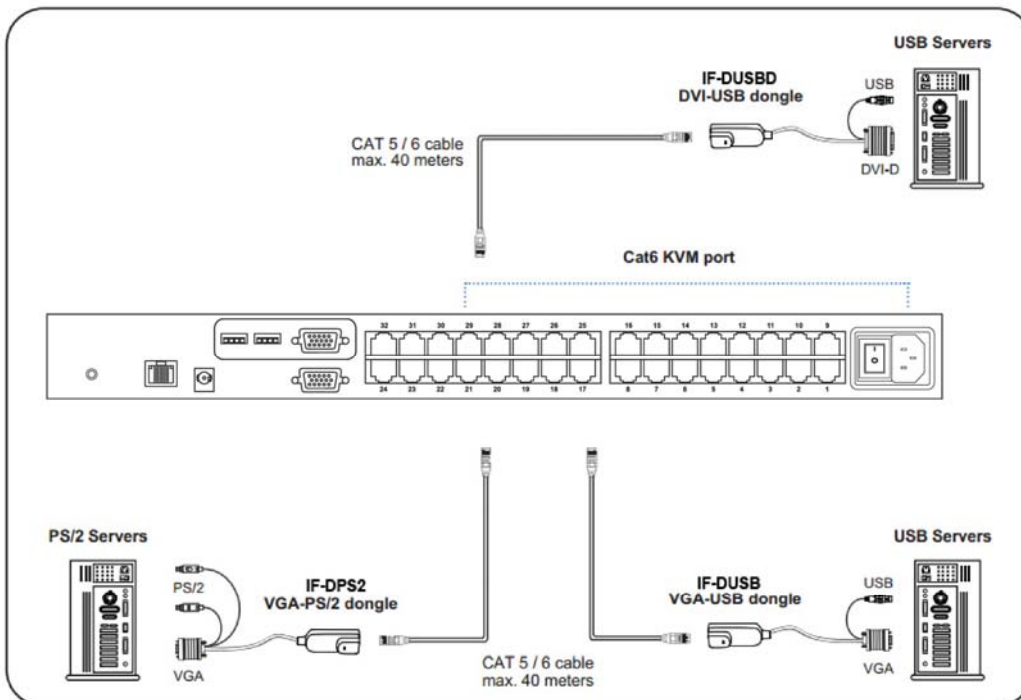

KVM PORT & CAT6 DONGLE CONNECTION

IF-DUSBD DVI-USB dongle

- To connect DVI-D connector to the computer's video card
- To connect USB connector to the computer's USB port

IF-DUSBD VGA-USB dongle

- To connect DB-15 connector to the computer's video card
- To connect USB connector to the computer's USB port

IF-DPS2 VGA-PS/2 dongle

- To connect DB-15 connector to the computer's video card
- To connect PS/2 keyboard connector to the computer's keyboard port
- To connect PS/2 mouse connector to the computer's mouse port