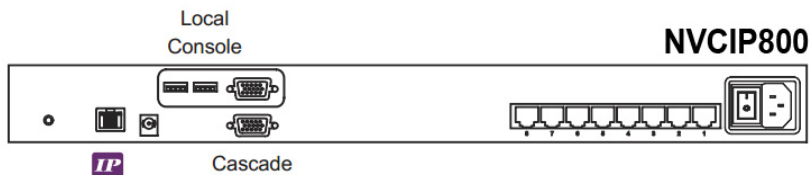

Matrix Cat6 IP KVM Benefits

- Combo Cat6 KVM with either 8, 16 or 32 ports in 1U
- Up to 40 meters between your servers & KVM ports
- IP remote access across the world wide web
- Cascade switches up to 8 levels & Mix switches between Cat6 & Combo DB-15 KVM
- Support DVI-USB, VGA-USB & VGA-PS/2 server interface
- Mix PS/2, USB & SUN with Multi-Platform switch capability

Switch Features & Options

- Multi lingual on screen display menu
- Advanced user profiles and configurable OSD hot key combinations
- Dual power with failover
- 12V, 24V and 48V DC Power options

KVM SPECIFICATIONS

■ KVM Port	
Number of ports:	8, 16 or 32
Connector:	RJ-45
Connectivity:	DVI-D / VGA connector dongle up to 40 meters (132 feet) via Cat6 / Cat5 cable
■ Local Console	
Graphic Connector:	1 x DB-15 VGA
Resolution:	Up to 1600 x 1200
Input device:	2 x USB type A for keyboard & mouse
Resolution support:	4:3 - max. 1600 x 1200 16:10 - max. 1440 x 900
■ IP Remote Console	
Connector:	RJ45 Ethernet
User management:	15-user login, 1 x active user
Network protocol:	DHCP / BOOTP / DNS
Security:	SSL v3, RSA, AES, HTTP / HTTPS, CSR
Resolution:	Up to 1600 x 1200
Browser:	IE, Firefox, Safari, Netscape
Resolution support:	4:3 - max. 1600 x 1200
■ Expansion:	Up to 256 servers by 8-level cascade
■ Compatibility	
Multi-platform:	Mix PCs, SUN and Mac G3 / G4 Mac / iMac
Support:	Windows 7 / Vista / 2003 / XP, Linux, Unix

■ Power	
Input:	Auto sensing 100 to 240VAC, 50 / 60 Hz OR AC / DC power adapter 12V@3.3A (optional)
Consumption:	Max. 24 Watt, Standby 5 Watt
■ Regulatory :	
Safety:	cUL, FCC & CE certified
Environment:	RoHS2 & REACH compliant
■ Environmental	
Operating:	0 to 50°C
Storage:	-5 to 60°C
Relative humidity:	90%, non-condensing
Shock:	50G peak acceleration (11ms, half-sine wave)
Vibration:	58-100Hz / 0.98G (11ms / cycle)
■ Product Information	
Dimension (W x D x H):	443 x 171 x 44 mm / 17.4 x 6.7 x 1.73 inch
Net weight:	3 kg / 6.5 lb
■ Packing Information	
Dimension (W x D x H):	500 x 400 x 90 mm / 19.7 x 15.7 x 3.5 inch
Gross weight:	5 kg / 11 lb