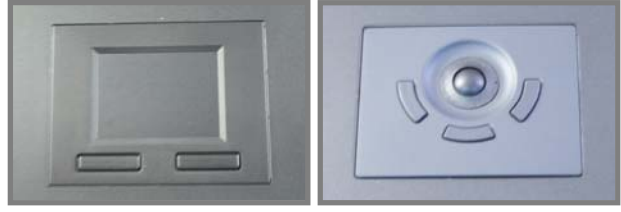

**SPECIFICATIONS:**

LCD Panel	
Diagonal size	19" TFT
Max. Resolution	1280 x 1024 (Direct)
Brightness (cd/m2)	250
Backlight	CCF
Colors	16.7M
Contrast Ratio (typ)	1000 : 1
Viewing Angle (H/V)	160° x 160°
Active area (mm)	376 x 301
MTBF (hrs)	50,000
Casing Color	Black (RAL 9005)
Weight ( Single console	
Net	12.7 kgs (27.9 lbs)
Gross	17.3 kgs (38.1 lbs )
Environmental	
Operating	0 to 50°C Degree
Storage	-5 to 60°C Degree
Relative humidity	5-90%, non-condensing
Shock	10G acceleration ( 11 ms duration )
Vibration	5-500Hz 1G RMS random vibration
Regulatory	cUL, FCC, CE
Power	
Input	Auto-sensing 100 to 240VAC, 50 / 60Hz
Consumption	Max. 48 Watt, Standby 5 Watt
<b>Product Dimensions ( Single console )</b>	
Product	441.6 x 620 x 44 mm / 17.4 x 24.4 x 1.73 inch
Packing	590 x 823 x 140 mm / 23.2 x 32.4 x 5.5 inch