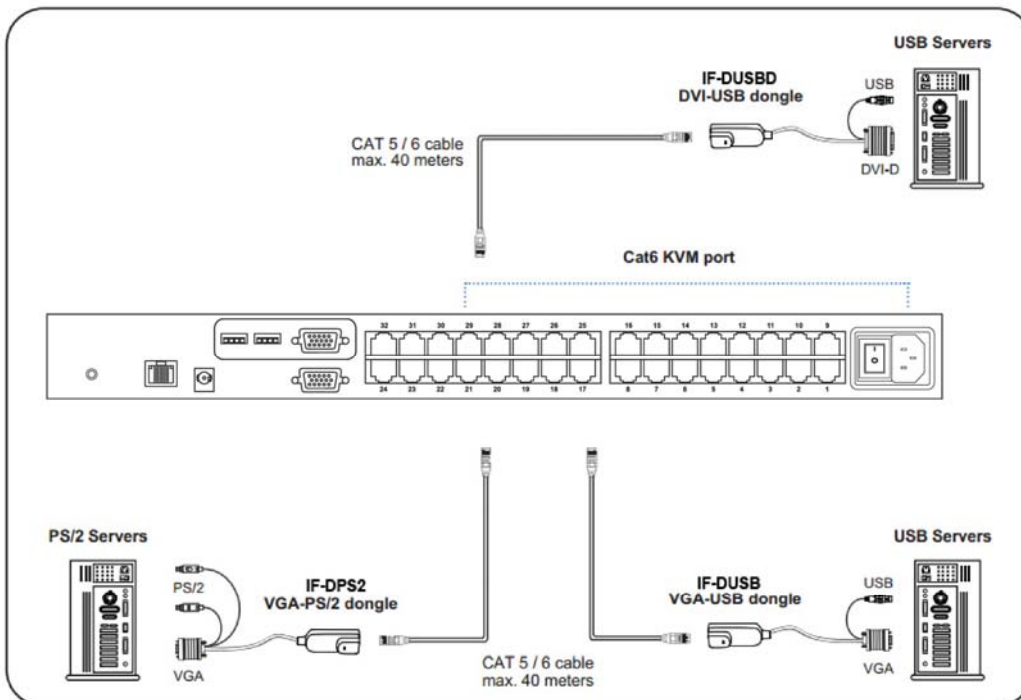

KVM PORT & CAT6 DONGLE CONNECTION

IF-DUSBD DVI-USB dongle

- To connect DVI-D connector to the computer's video card
- To connect USB connector to the computer's USB port

IF-DUSB VGA-USB dongle

- To connect DB-15 connector to the computer's video card
- To connect USB connector to the computer's USB port

IF-DPS2 VGA-PS/2 dongle

- To connect DB-15 connector to the computer's video card
- To connect PS/2 keyboard connector to the computer's keyboard port
- To connect PS/2 mouse connector to the computer's mouse port